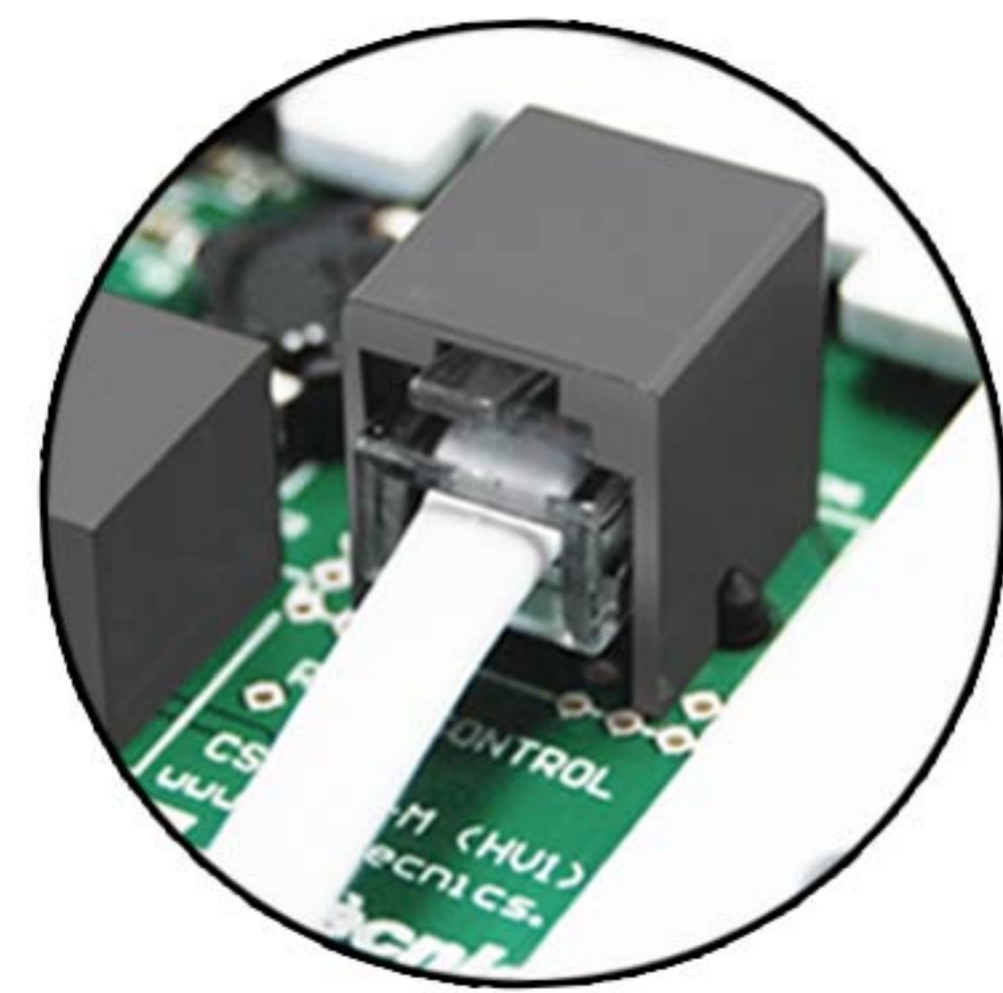

OPTIONAL SOLENOID VALVE

8 PINS CONNECTORS RJ45

TO UNIT 4, 5 ... UP TO 12

CONTROL

7 m CABLE

EXTERNAL CONNECTION BOX

CLEVER

STANDARD

INTERNAL CONNECTIONS

3~PHASE

UNIT 1 (MASTER)

1~PHASE

3~PHASE