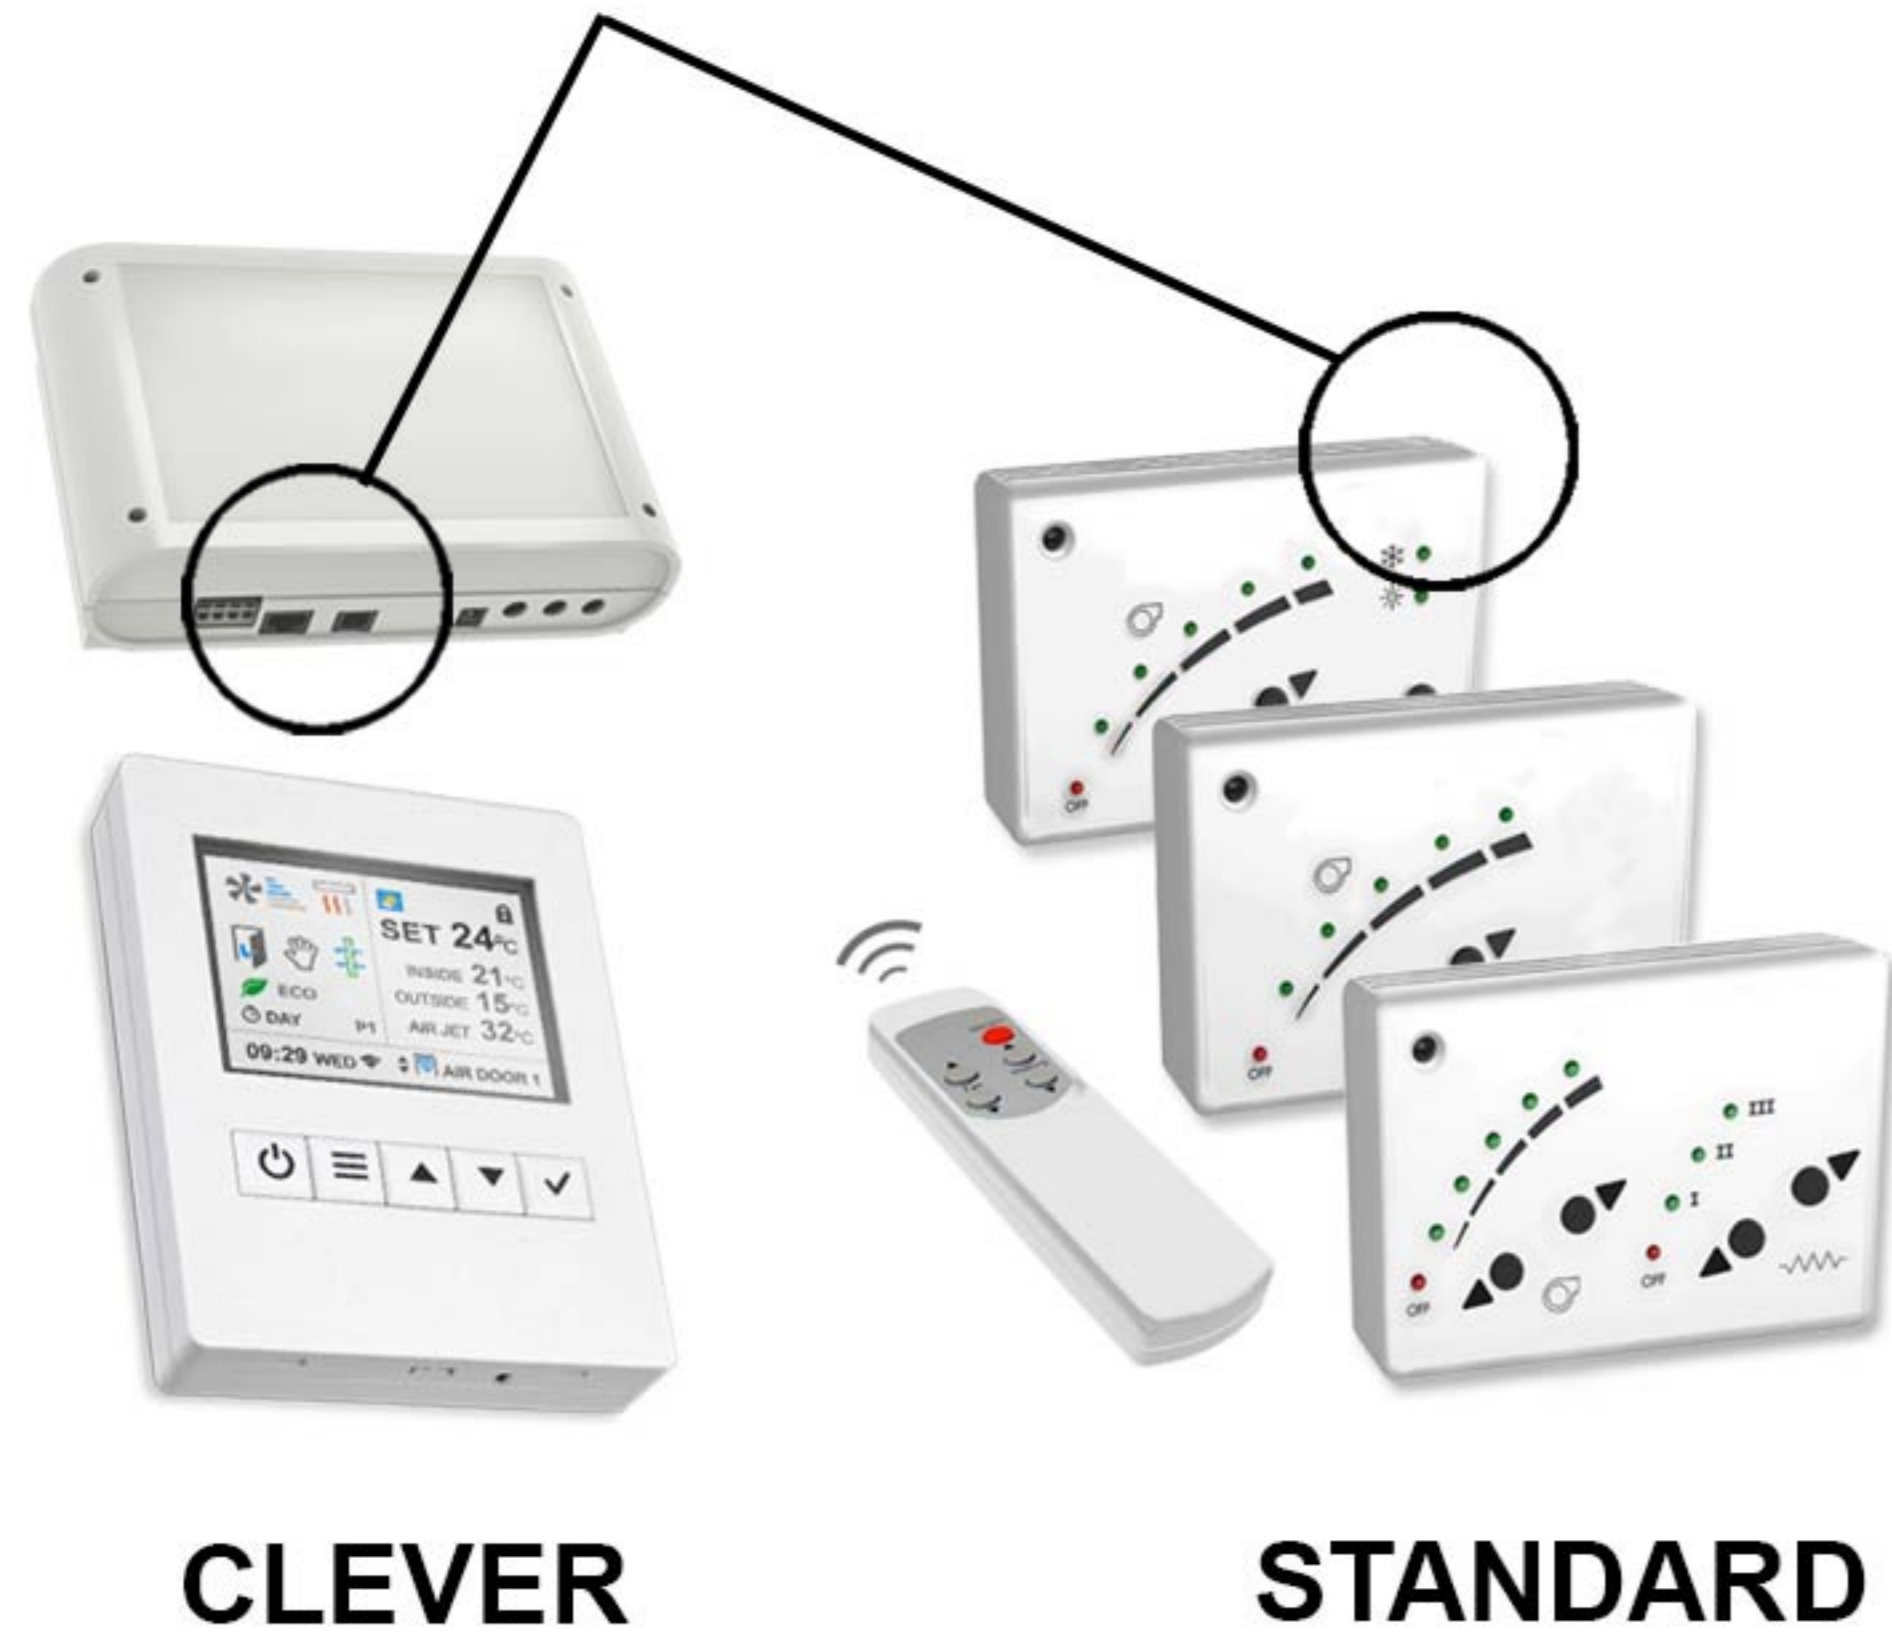

OPTIONAL SOLENOID VALVE

8 PINS CONNECTORS RJ45

TO UNIT 4, 5 ... UP TO 12

CONTROL

7 m CABLE

EXTERNAL CONNECTION BOX

CLEVER

STANDARD

INTERNAL CONNECTIONS

3~PHASE

UNIT 1 (MASTER)

1~PHASE

3~PHASE