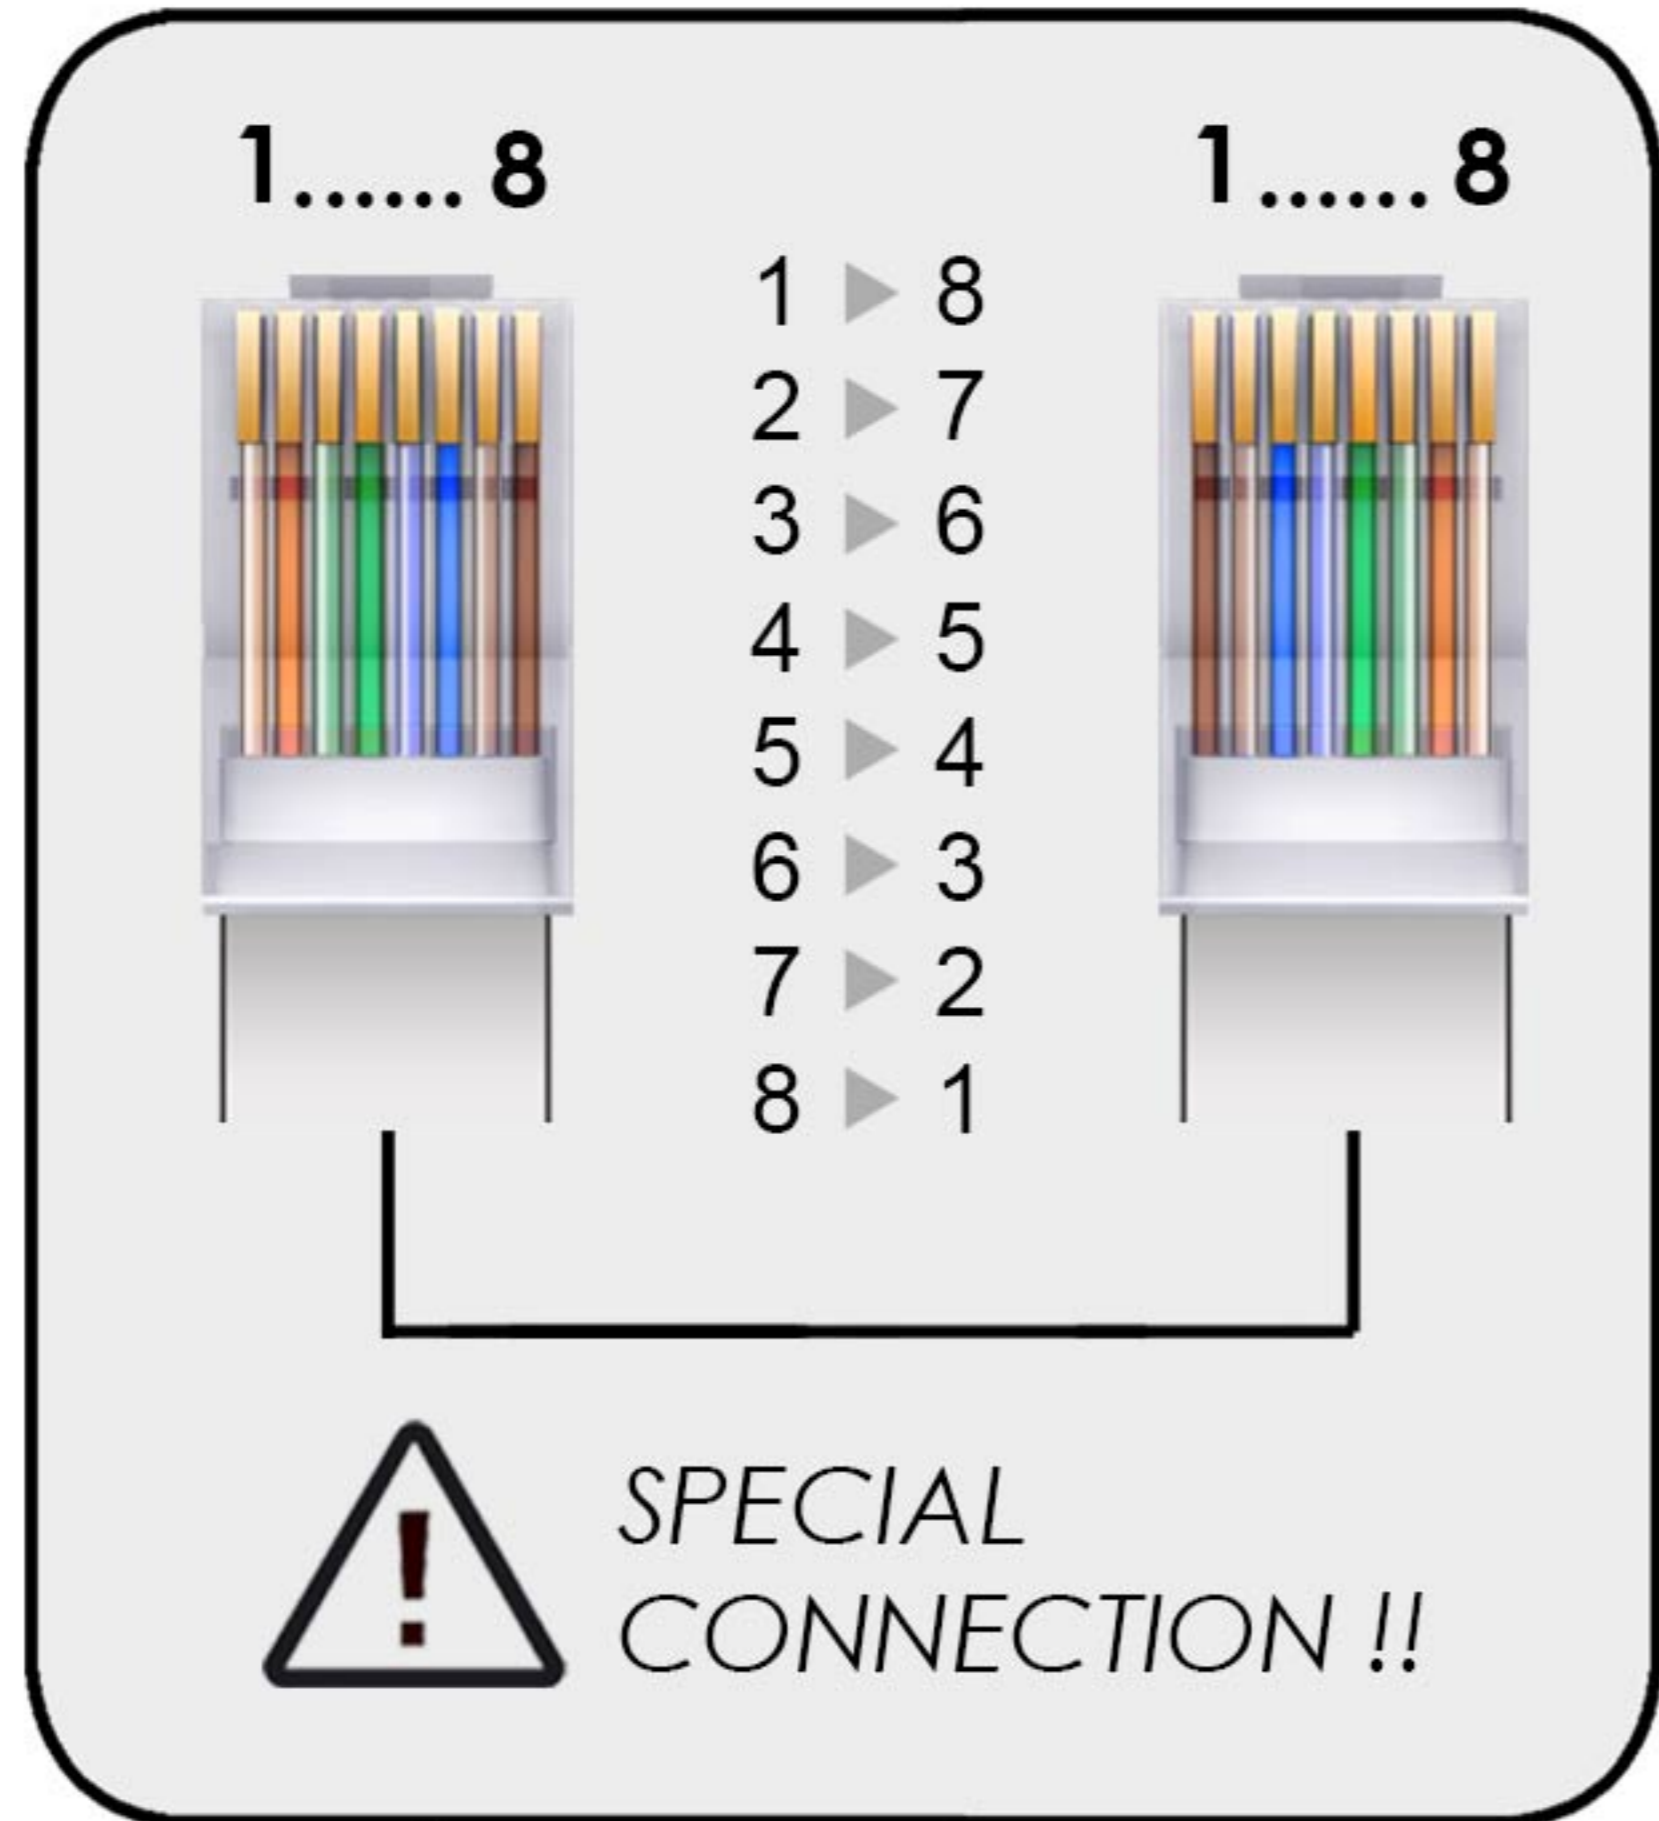

OPTIONAL SOLENOID VALVE

8 PINS CONNECTORS RJ45

TO UNIT 4, 5 ... UP TO 12

CONTROL

7 m CABLE

EXTERNAL CONNECTION BOX

CLEVER

STANDARD

INTERNAL CONNECTIONS

3~PHASE

UNIT 1 (MASTER)

1~PHASE

3~PHASE