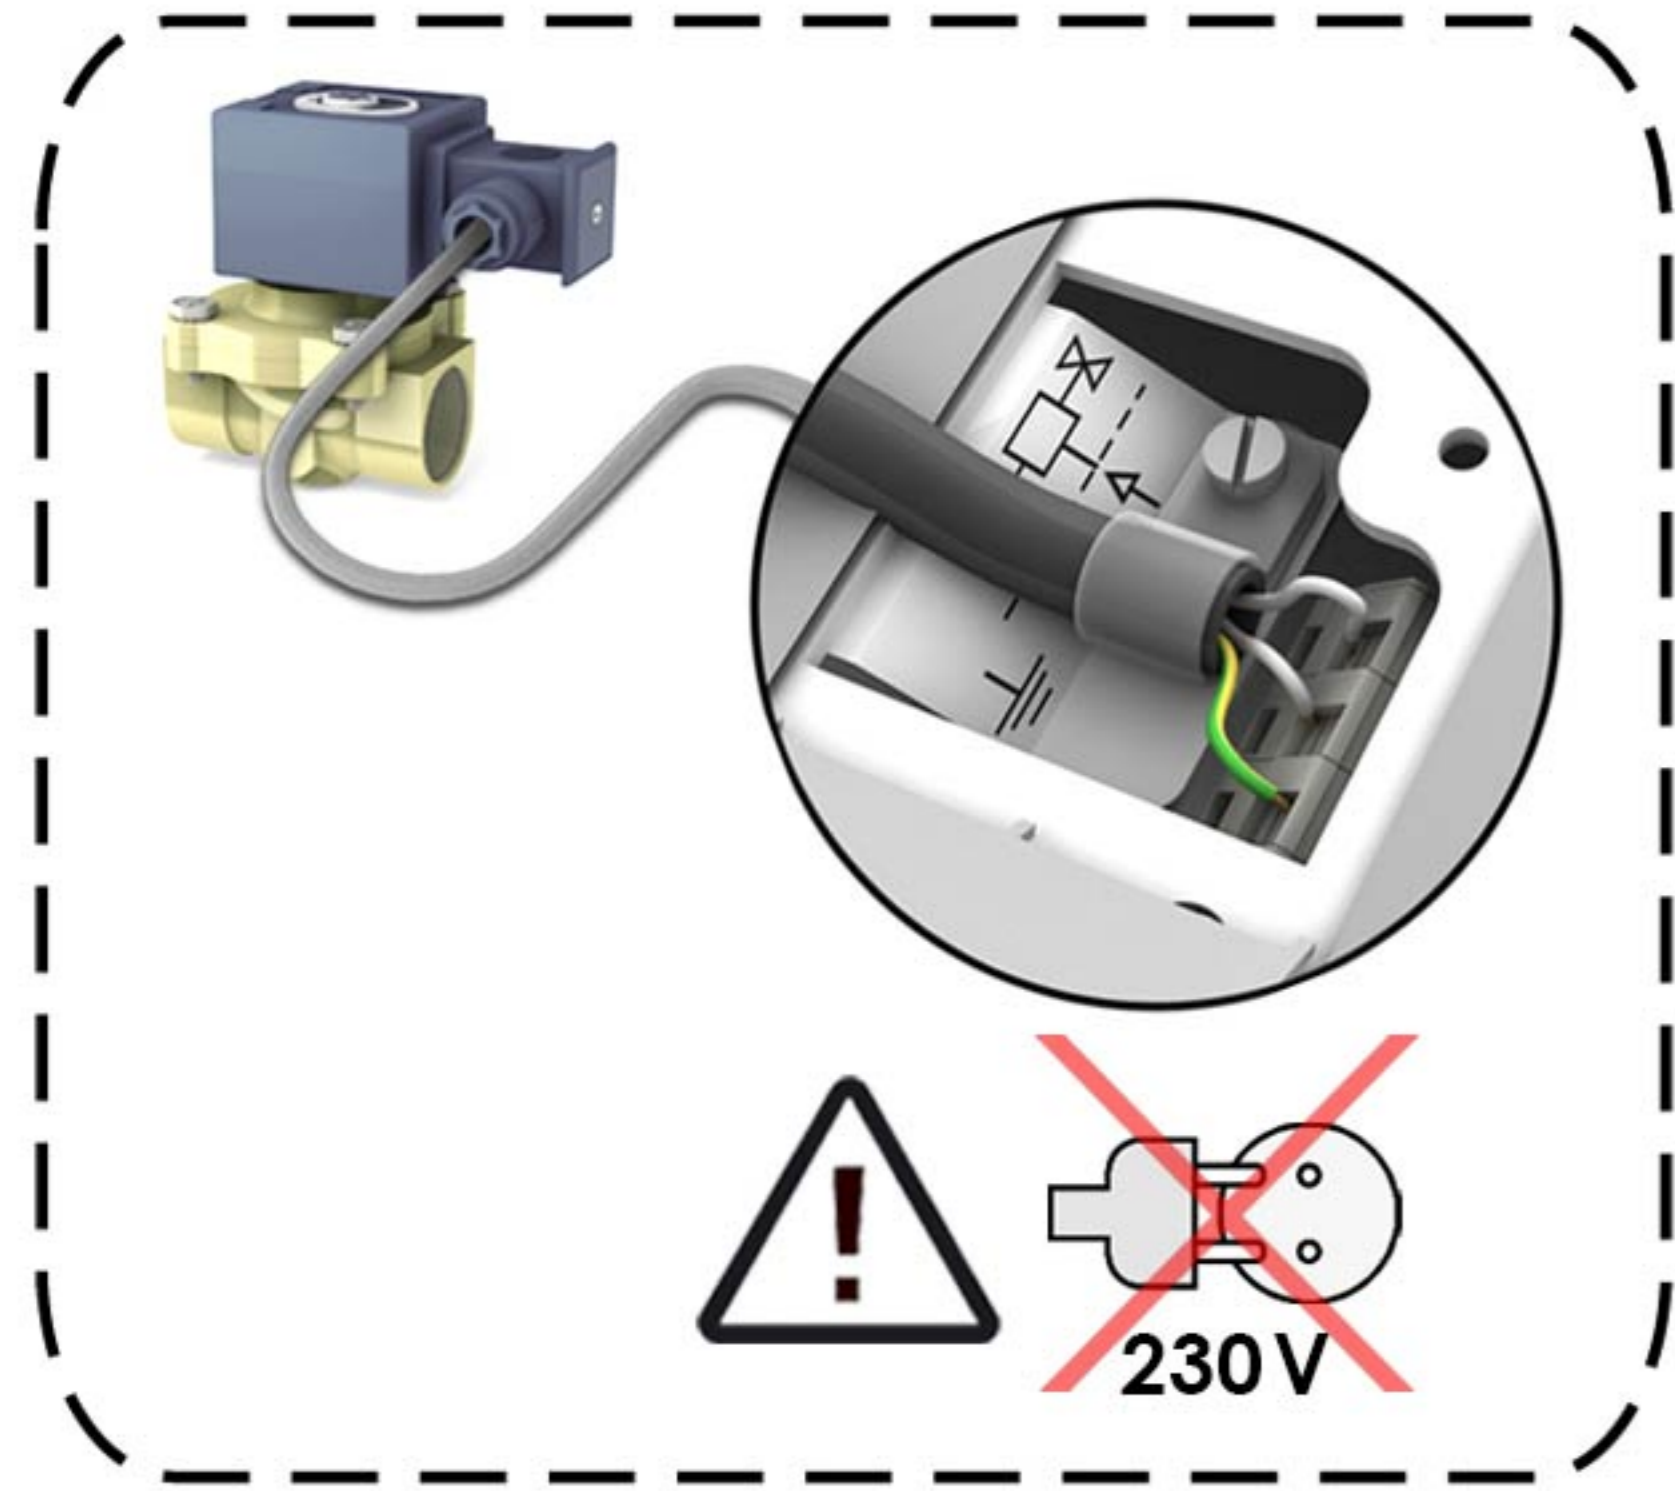

OPTIONAL SOLENOID VALVE

8 PINS CONNECTORS RJ45

TO UNIT 4, 5 ... UP TO 12

CONTROL

7 m CABLE

EXTERNAL CONNECTION BOX

CLEVER

STANDARD

INTERNAL CONNECTIONS

3~PHASE

UNIT 1 (MASTER)

1~PHASE

3~PHASE