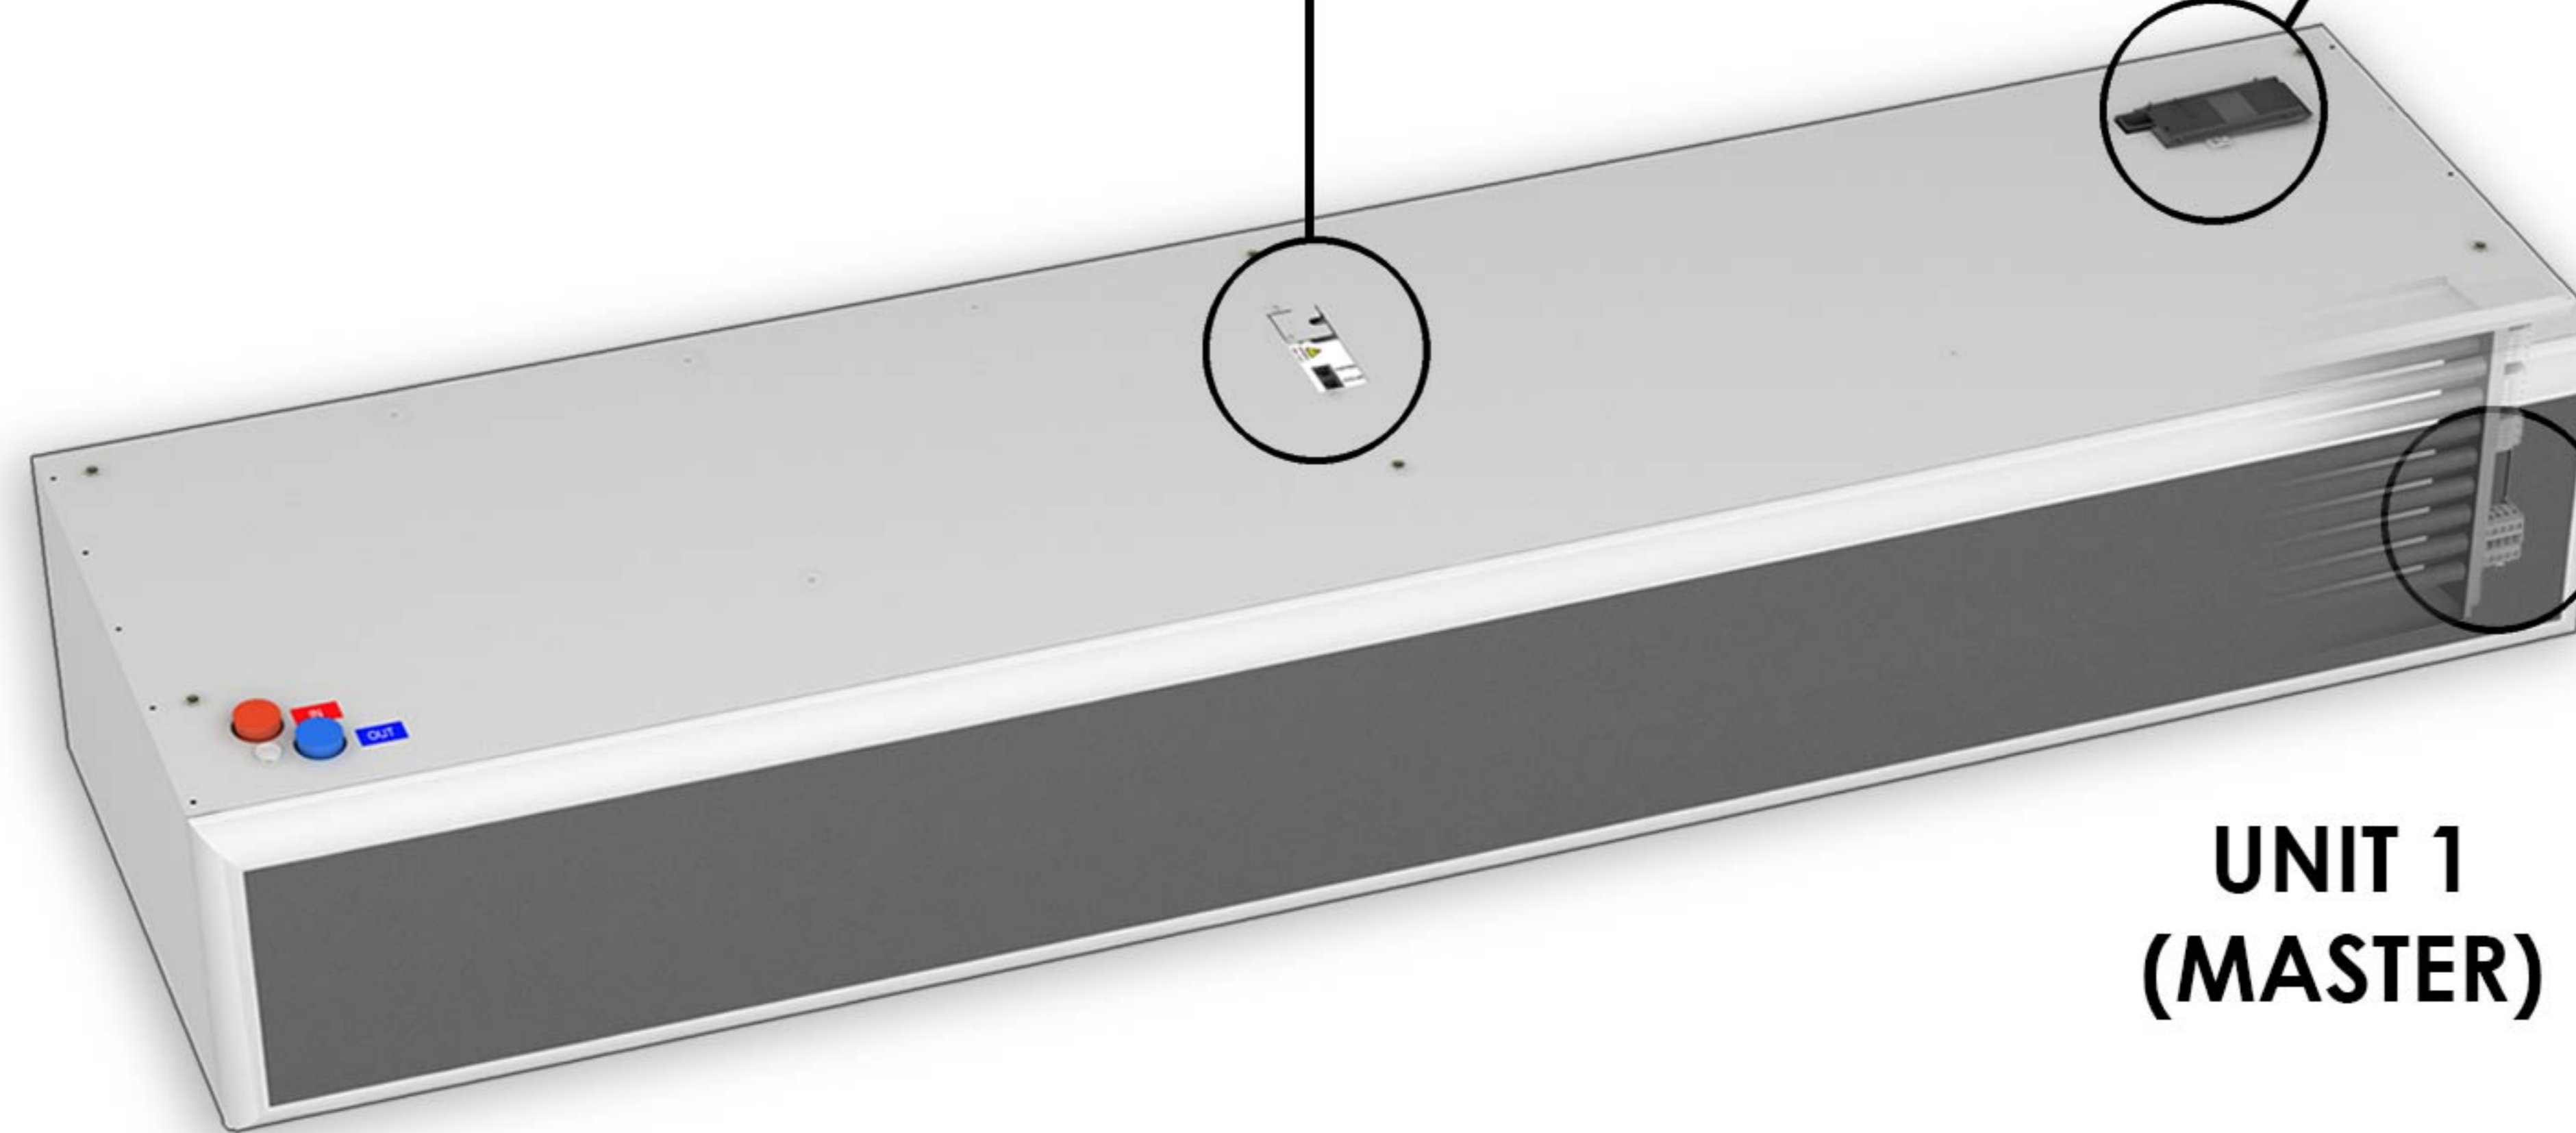

OPTIONAL SOLENOID VALVE

8 PINS CONNECTORS RJ45

TO UNIT 4, 5 ... UP TO 12

CONTROL

7 m CABLE

EXTERNAL CONNECTION BOX

CLEVER

STANDARD

INTERNAL CONNECTIONS

3~PHASE

UNIT 1 (MASTER)

1~PHASE

3~PHASE