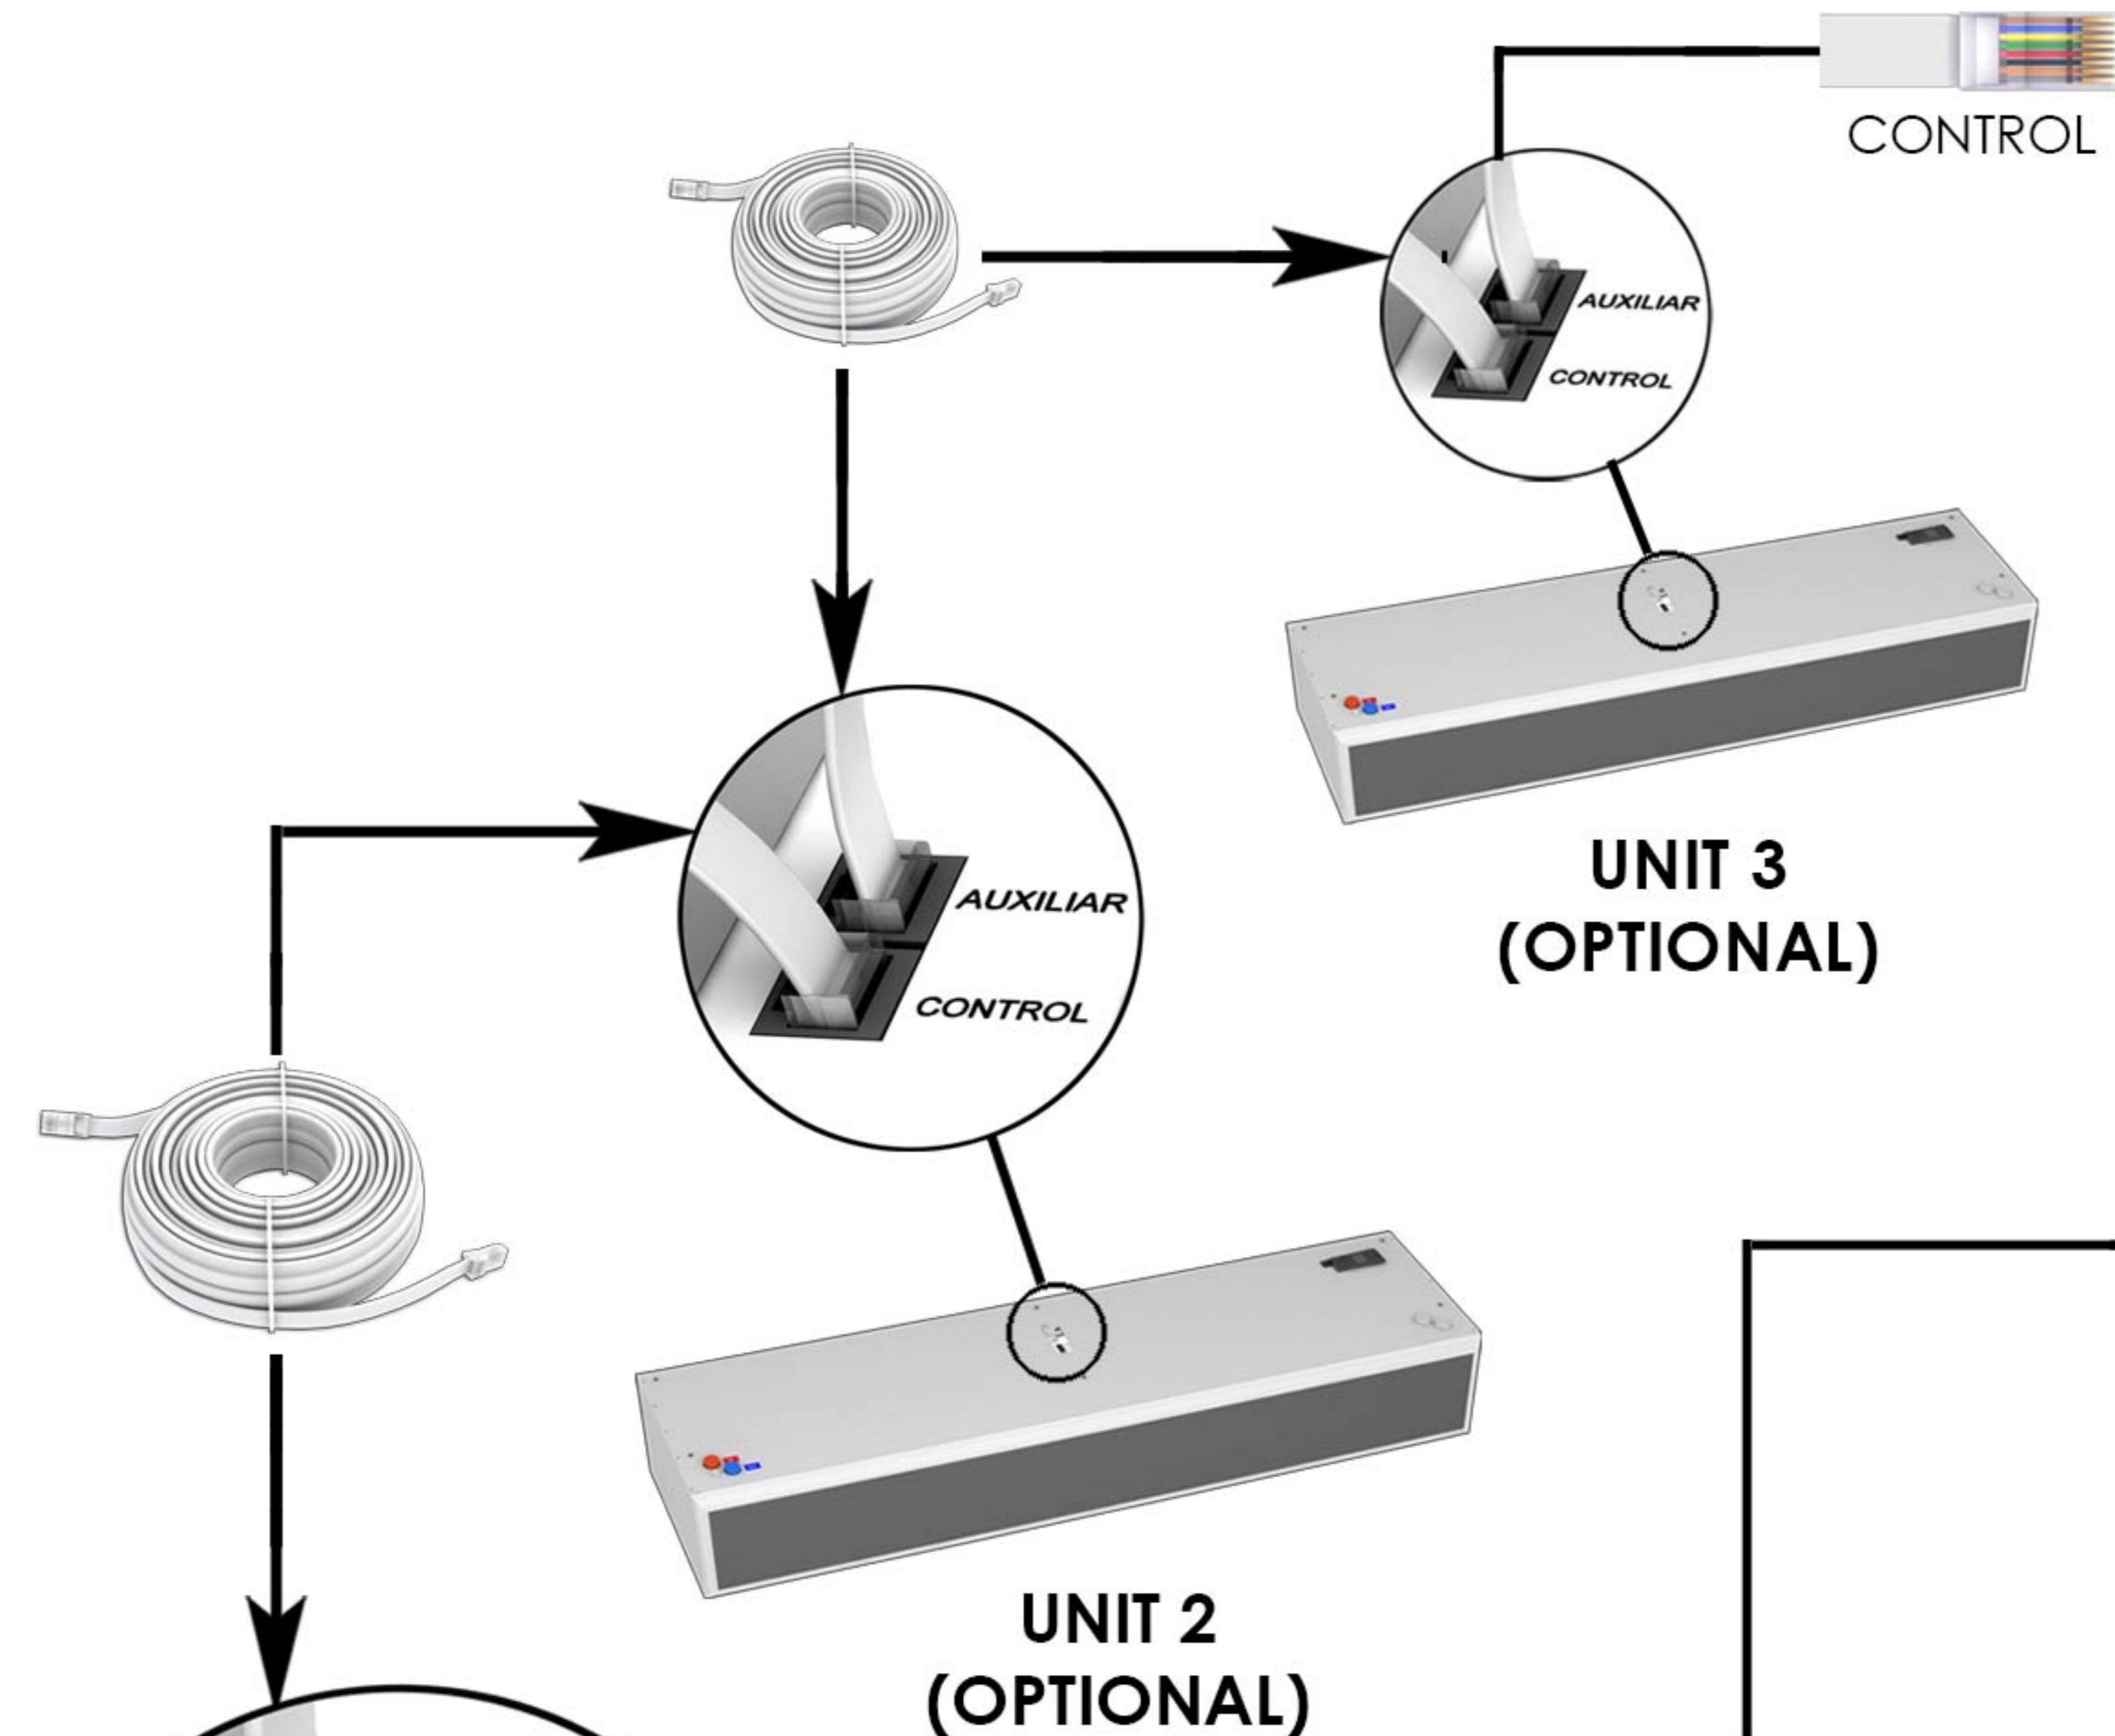

OPTIONAL SOLENOID VALVE

8 PINS CONNECTORS RJ45

TO UNIT 4, 5 ... UP TO 12

CONTROL

7 m CABLE

EXTERNAL CONNECTION BOX

CLEVER

STANDARD

INTERNAL CONNECTIONS

3~PHASE

UNIT 1 (MASTER)

1~PHASE

3~PHASE