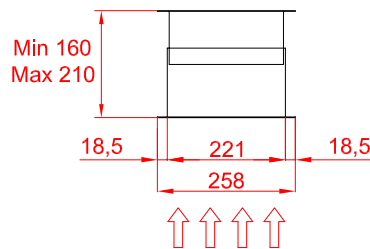

View from the top

View from the bottom

Installation Ceiling Hole Dimensions

Service Door Width

L	A	B	C	H
1000	920	-	950	971
1500	1420	710	1450	1471
2000	1920	960	1950	1971
2500	2420	1210	2450	2471
3000	2920	1460	2950	2971

SERVICE AND MAINTENANCE

① Remove Ceiling Service Panel

② Open air curtain service door

View from the bottom

Ceiling Service Panel Dimensions

P
971
1471
1971
2471
2971