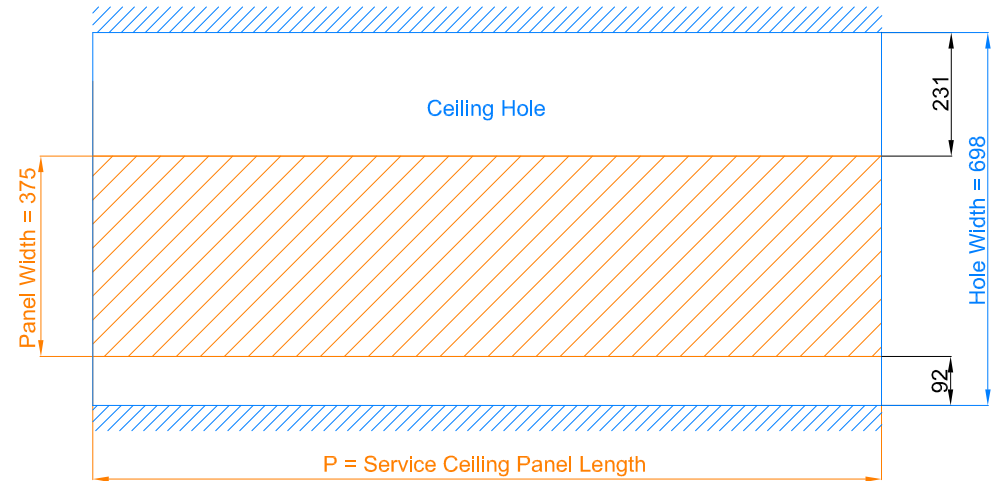

View from the top

View from the bottom

Installation Ceiling Hole Dimensions

Service Door Width

L	A	B	C	H
1000	920	-	950	971
1500	1420	710	1450	1471
2000	1920	960	1950	1971
2500	2420	1210	2450	2471
3000	2920	1460	2950	2971

SERVICE AND MAINTENANCE

① Remove Ceiling Service Panel

② Open air curtain service door

View from the bottom

Ceiling Service Panel Dimensions

P
971
1471
1971
2471
2971