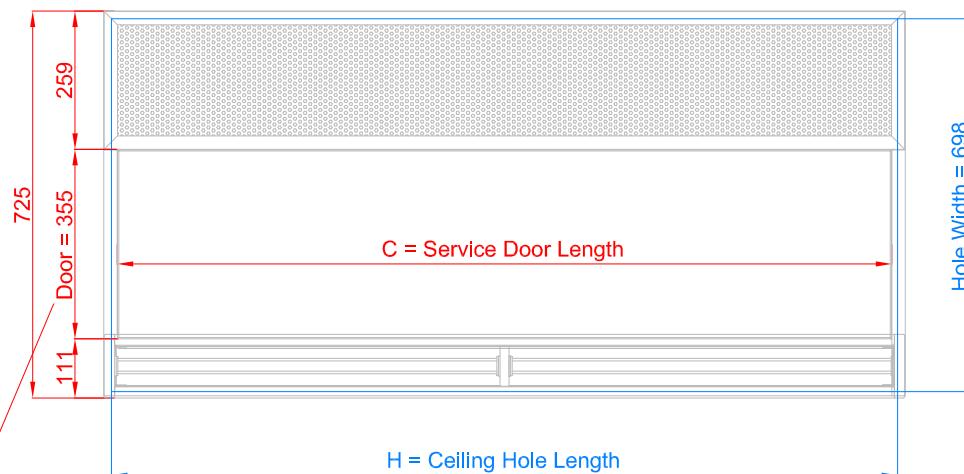

View from the top

View from the bottom

Installation Ceiling Hole Dimensions

Service Door Width

L	A	B	C	H
1000	920	-	950	971
1500	1420	710	1450	1471
2000	1920	960	1950	1971
2500	2420	1210	2450	2471
3000	2920	1460	2950	2971

SERVICE AND MAINTENANCE

① Remove Ceiling Service Panel

② Open air curtain service door

View from the bottom

Ceiling Service Panel Dimensions

P
971
1471
1971
2471
2971