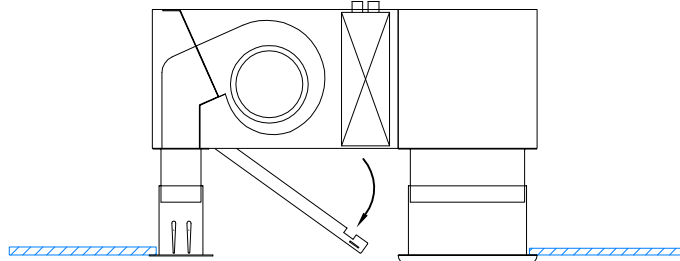

View from the top

View from the bottom

Installation Ceiling Hole Dimensions

Service Door Width

L	A	B	C	H
1000	920	-	950	971
1500	1420	710	1450	1471
2000	1920	960	1950	1971
2500	2420	1210	2450	2471
3000	2920	1460	2950	2971

SERVICE AND MAINTENANCE

① Remove Ceiling Service Panel

② Open air curtain service door

View from the bottom

Ceiling Service Panel Dimensions

P
971
1471
1971
2471
2971