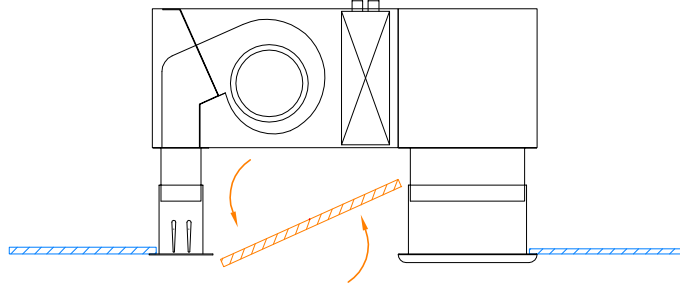

View from the top

View from the bottom

Installation Ceiling Hole Dimensions

Service Door Width

L	A	B	C	H
1000	920	-	950	971
1500	1420	710	1450	1471
2000	1920	960	1950	1971
2500	2420	1210	2450	2471
3000	2920	1460	2950	2971

SERVICE AND MAINTENANCE

① Remove Ceiling Service Panel

② Open air curtain service door

View from the bottom

Ceiling Service Panel Dimensions

P
971
1471
1971
2471
2971