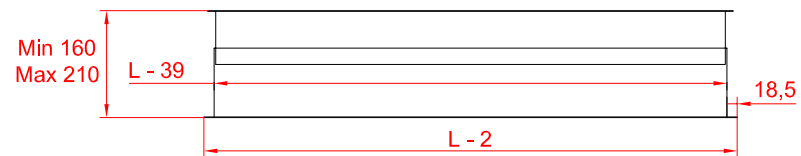

View from the top

View from the bottom

Installation Ceiling Hole Dimensions

Service Door Width

L	A	B	C	H
1000	920	-	950	971
1500	1420	710	1450	1471
2000	1920	960	1950	1971
2500	2420	1210	2450	2471
3000	2920	1460	2950	2971

SERVICE AND MAINTENANCE

① Remove Ceiling Service Panel

② Open air curtain service door

View from the bottom

Ceiling Service Panel Dimensions

P
971
1471
1971
2471
2971