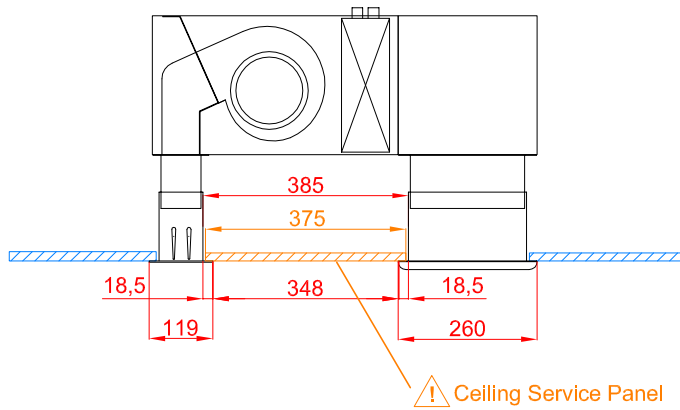

View from the top

View from the bottom

Installation Ceiling Hole Dimensions

Service Door Width

L	A	B	C	H
1000	920	-	950	971
1500	1420	710	1450	1471
2000	1920	960	1950	1971
2500	2420	1210	2450	2471
3000	2920	1460	2950	2971

SERVICE AND MAINTENANCE

① Remove Ceiling Service Panel

② Open air curtain service door

View from the bottom

Ceiling Service Panel Dimensions

P
971
1471
1971
2471
2971