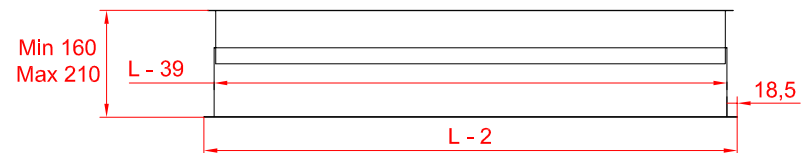

View from the top

View from the bottom

Installation Ceiling Hole Dimensions

Service Door Width

L	A	B	C	H
1000	920	-	950	971
1500	1420	710	1450	1471
2000	1920	960	1950	1971
2500	2420	1210	2450	2471
3000	2920	1460	2950	2971

SERVICE AND MAINTENANCE

① Remove Ceiling Service Panel

② Open air curtain service door

View from the bottom

Ceiling Service Panel Dimensions

P
971
1471
1971
2471
2971