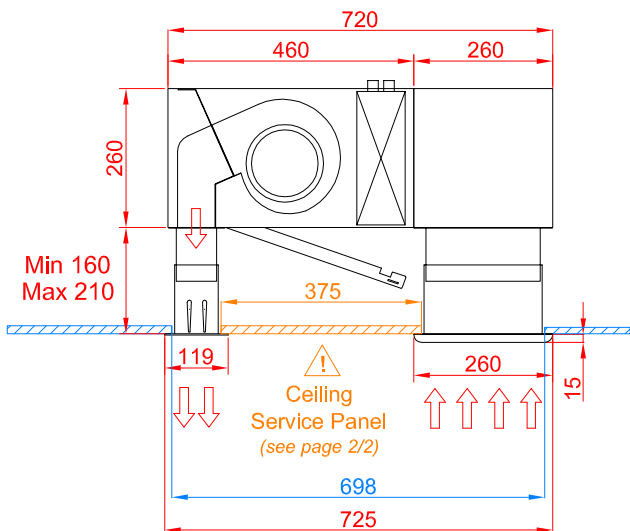

View from the top

View from the bottom

Installation Ceiling Hole Dimensions

Service Door Width

L	A	B	C	H
1000	920	-	950	971
1500	1420	710	1450	1471
2000	1920	960	1950	1971
2500	2420	1210	2450	2471
3000	2920	1460	2950	2971

SERVICE AND MAINTENANCE

① Remove Ceiling Service Panel

② Open air curtain service door

View from the bottom

Ceiling Service Panel Dimensions

P
971
1471
1971
2471
2971