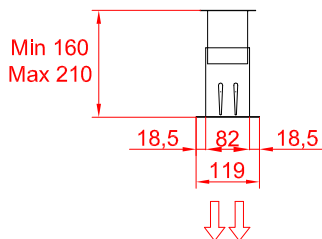

View from the top

View from the bottom

Installation Ceiling Hole Dimensions

Service Door Width

L	A	B	C	H
1000	920	-	950	971
1500	1420	710	1450	1471
2000	1920	960	1950	1971
2500	2420	1210	2450	2471
3000	2920	1460	2950	2971

SERVICE AND MAINTENANCE

① Remove Ceiling Service Panel

② Open air curtain service door

View from the bottom

Ceiling Service Panel Dimensions

P
971
1471
1971
2471
2971