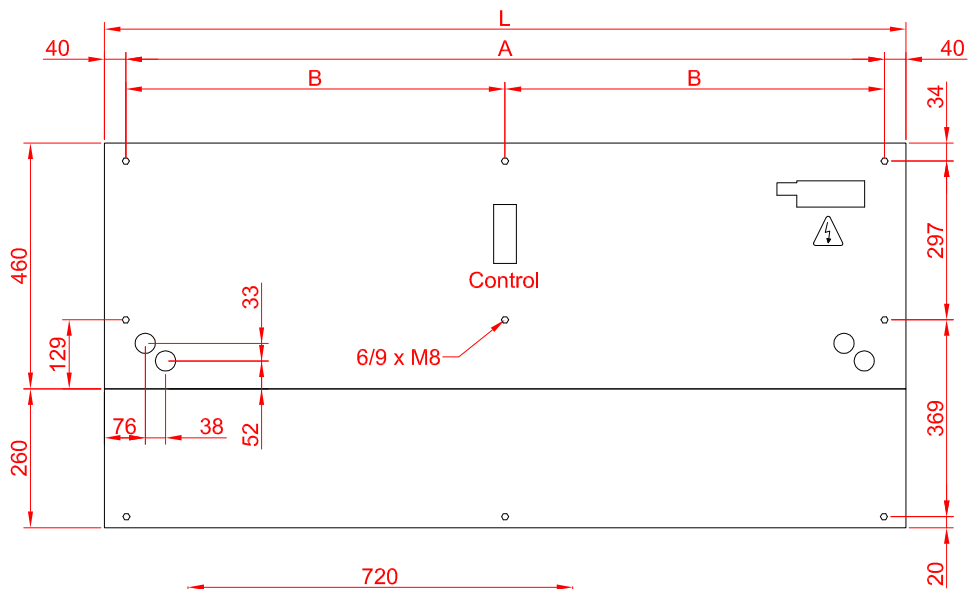

View from the top

View from the bottom

Installation Ceiling Hole Dimensions

Service Door Width

L	A	B	C	H
1000	920	-	950	971
1500	1420	710	1450	1471
2000	1920	960	1950	1971
2500	2420	1210	2450	2471
3000	2920	1460	2950	2971

SERVICE AND MAINTENANCE

① Remove Ceiling Service Panel

② Open air curtain service door

View from the bottom

Ceiling Service Panel Dimensions

P
971
1471
1971
2471
2971