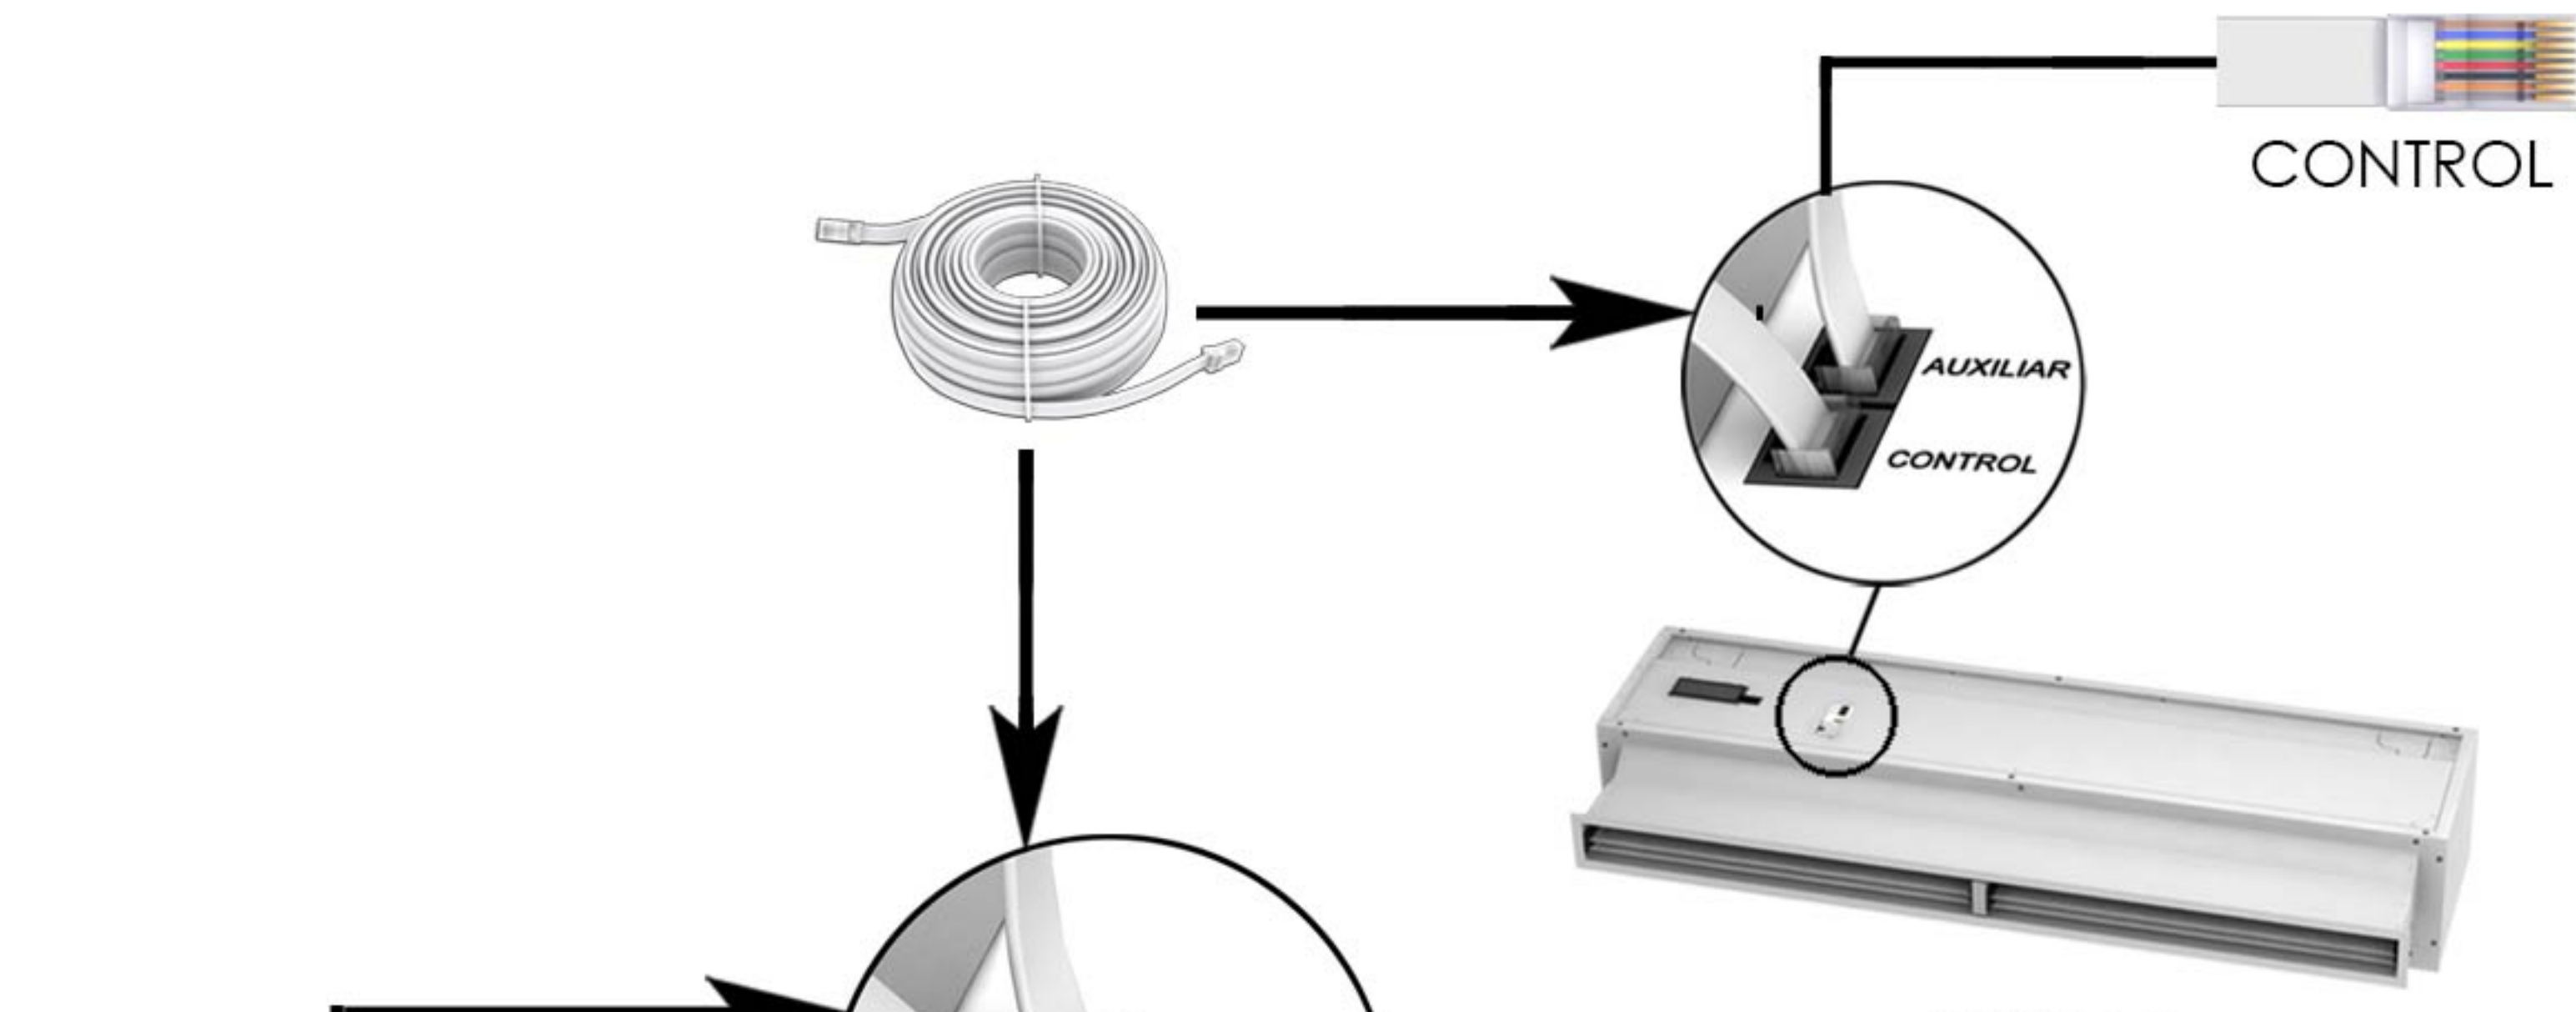

**OPTIONAL SOLENOID VALVE**

**8 PINS CONNECTORS RJ45**

**TO UNIT 4, 5 ... UP TO 12**

**EXTERNAL CONNECTION BOX**

**INTERNAL CONNECTIONS**  
Open Service Panel to enter into the internal area

1~PHASE

3~PHASE