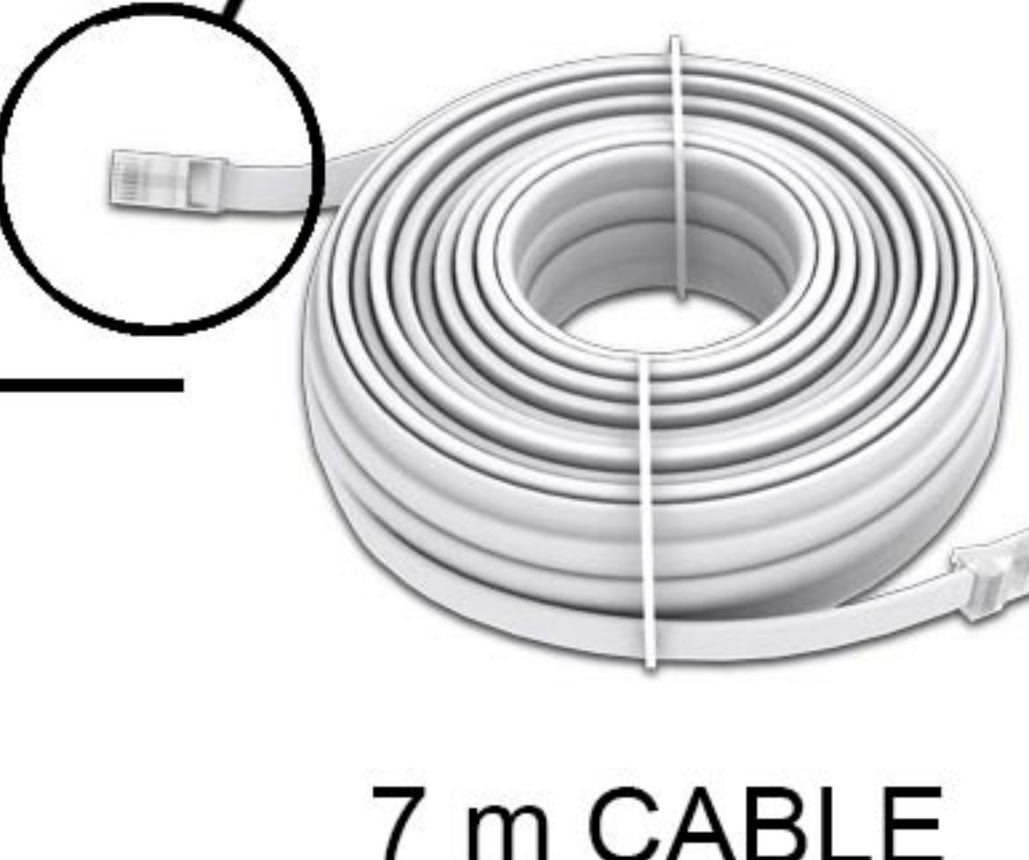

**OPTIONAL SOLENOID VALVE**

**8 PINS CONNECTORS RJ45**

**TO UNIT 4, 5 ... UP TO 12**

**EXTERNAL CONNECTION BOX**

**INTERNAL CONNECTIONS**  
Open Service Panel to enter into the internal area

1~PHASE

3~PHASE