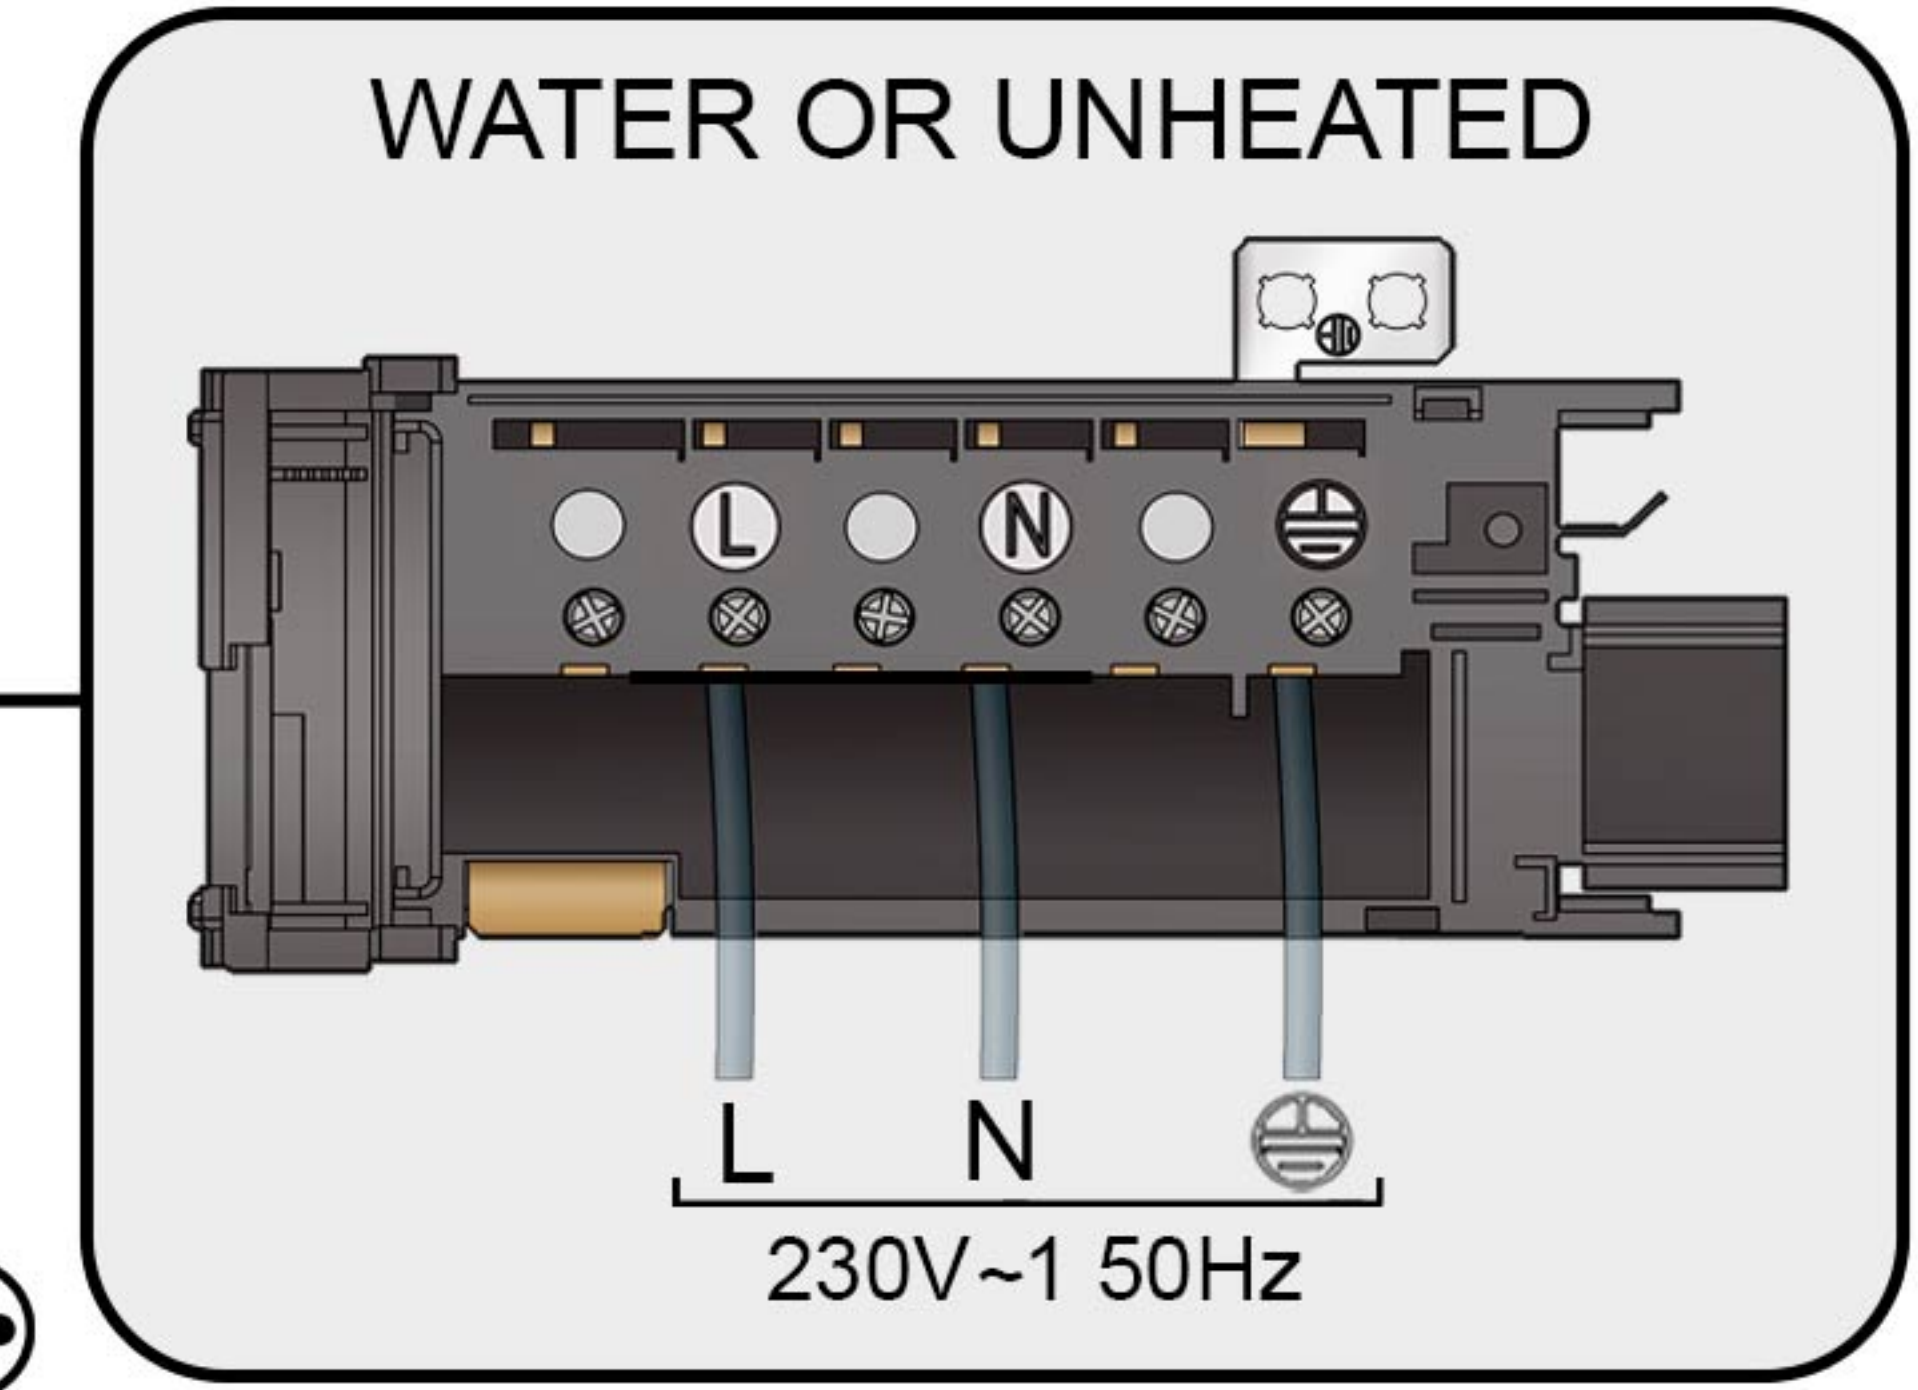

**OPTIONAL SOLENOID VALVE**

**8 PINS CONNECTORS RJ45**

**TO UNIT 4, 5 ... UP TO 12**

**EXTERNAL CONNECTION BOX**

**INTERNAL CONNECTIONS**  
Open Service Panel to enter into the internal area

1~PHASE

3~PHASE