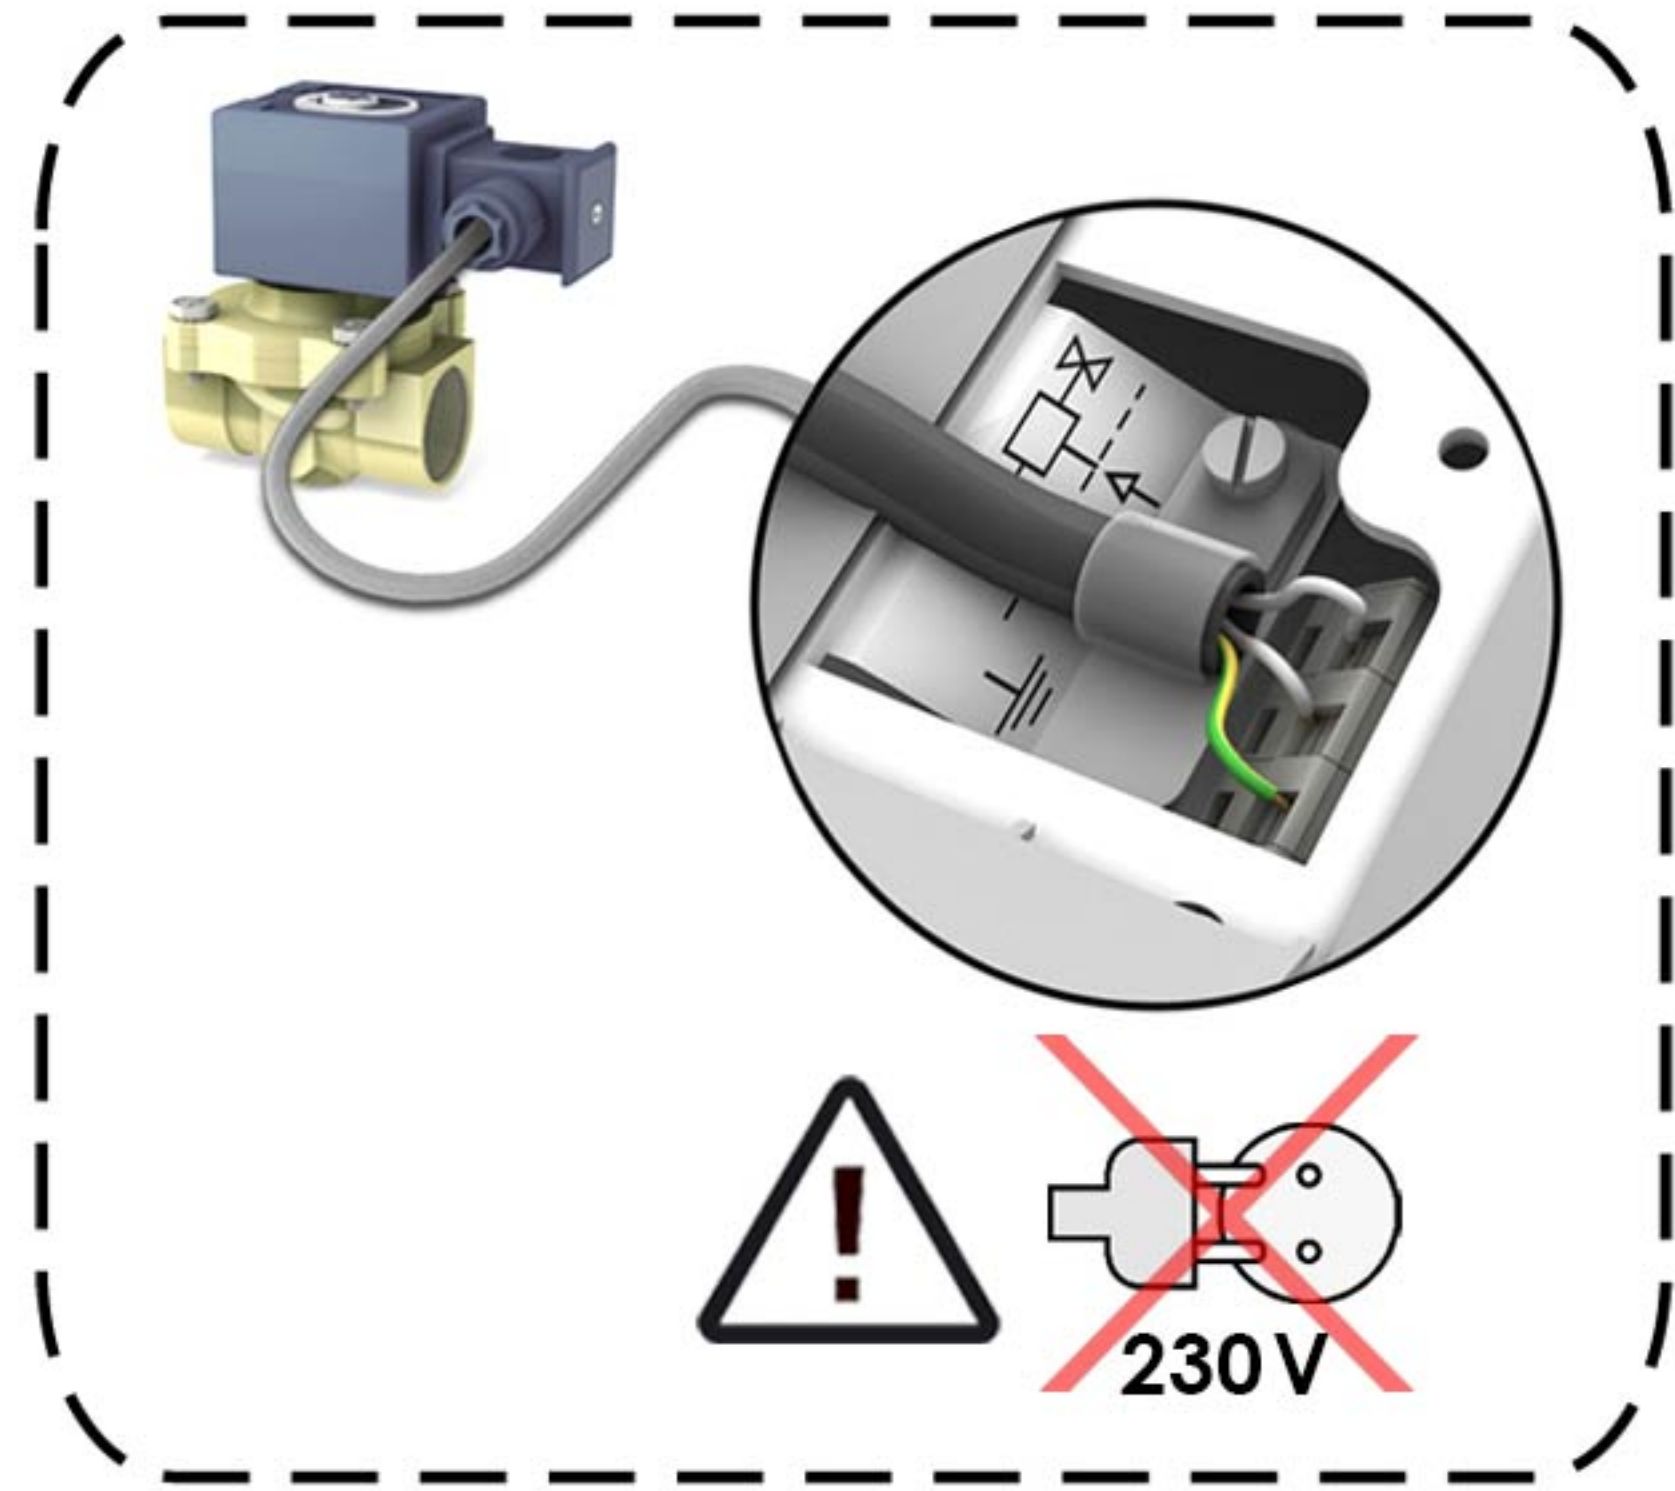

**OPTIONAL SOLENOID VALVE**

**8 PINS CONNECTORS RJ45**

**TO UNIT 4, 5 ... UP TO 12**

**EXTERNAL CONNECTION BOX**

**INTERNAL CONNECTIONS**  
Open Service Panel to enter into the internal area

1~PHASE

3~PHASE