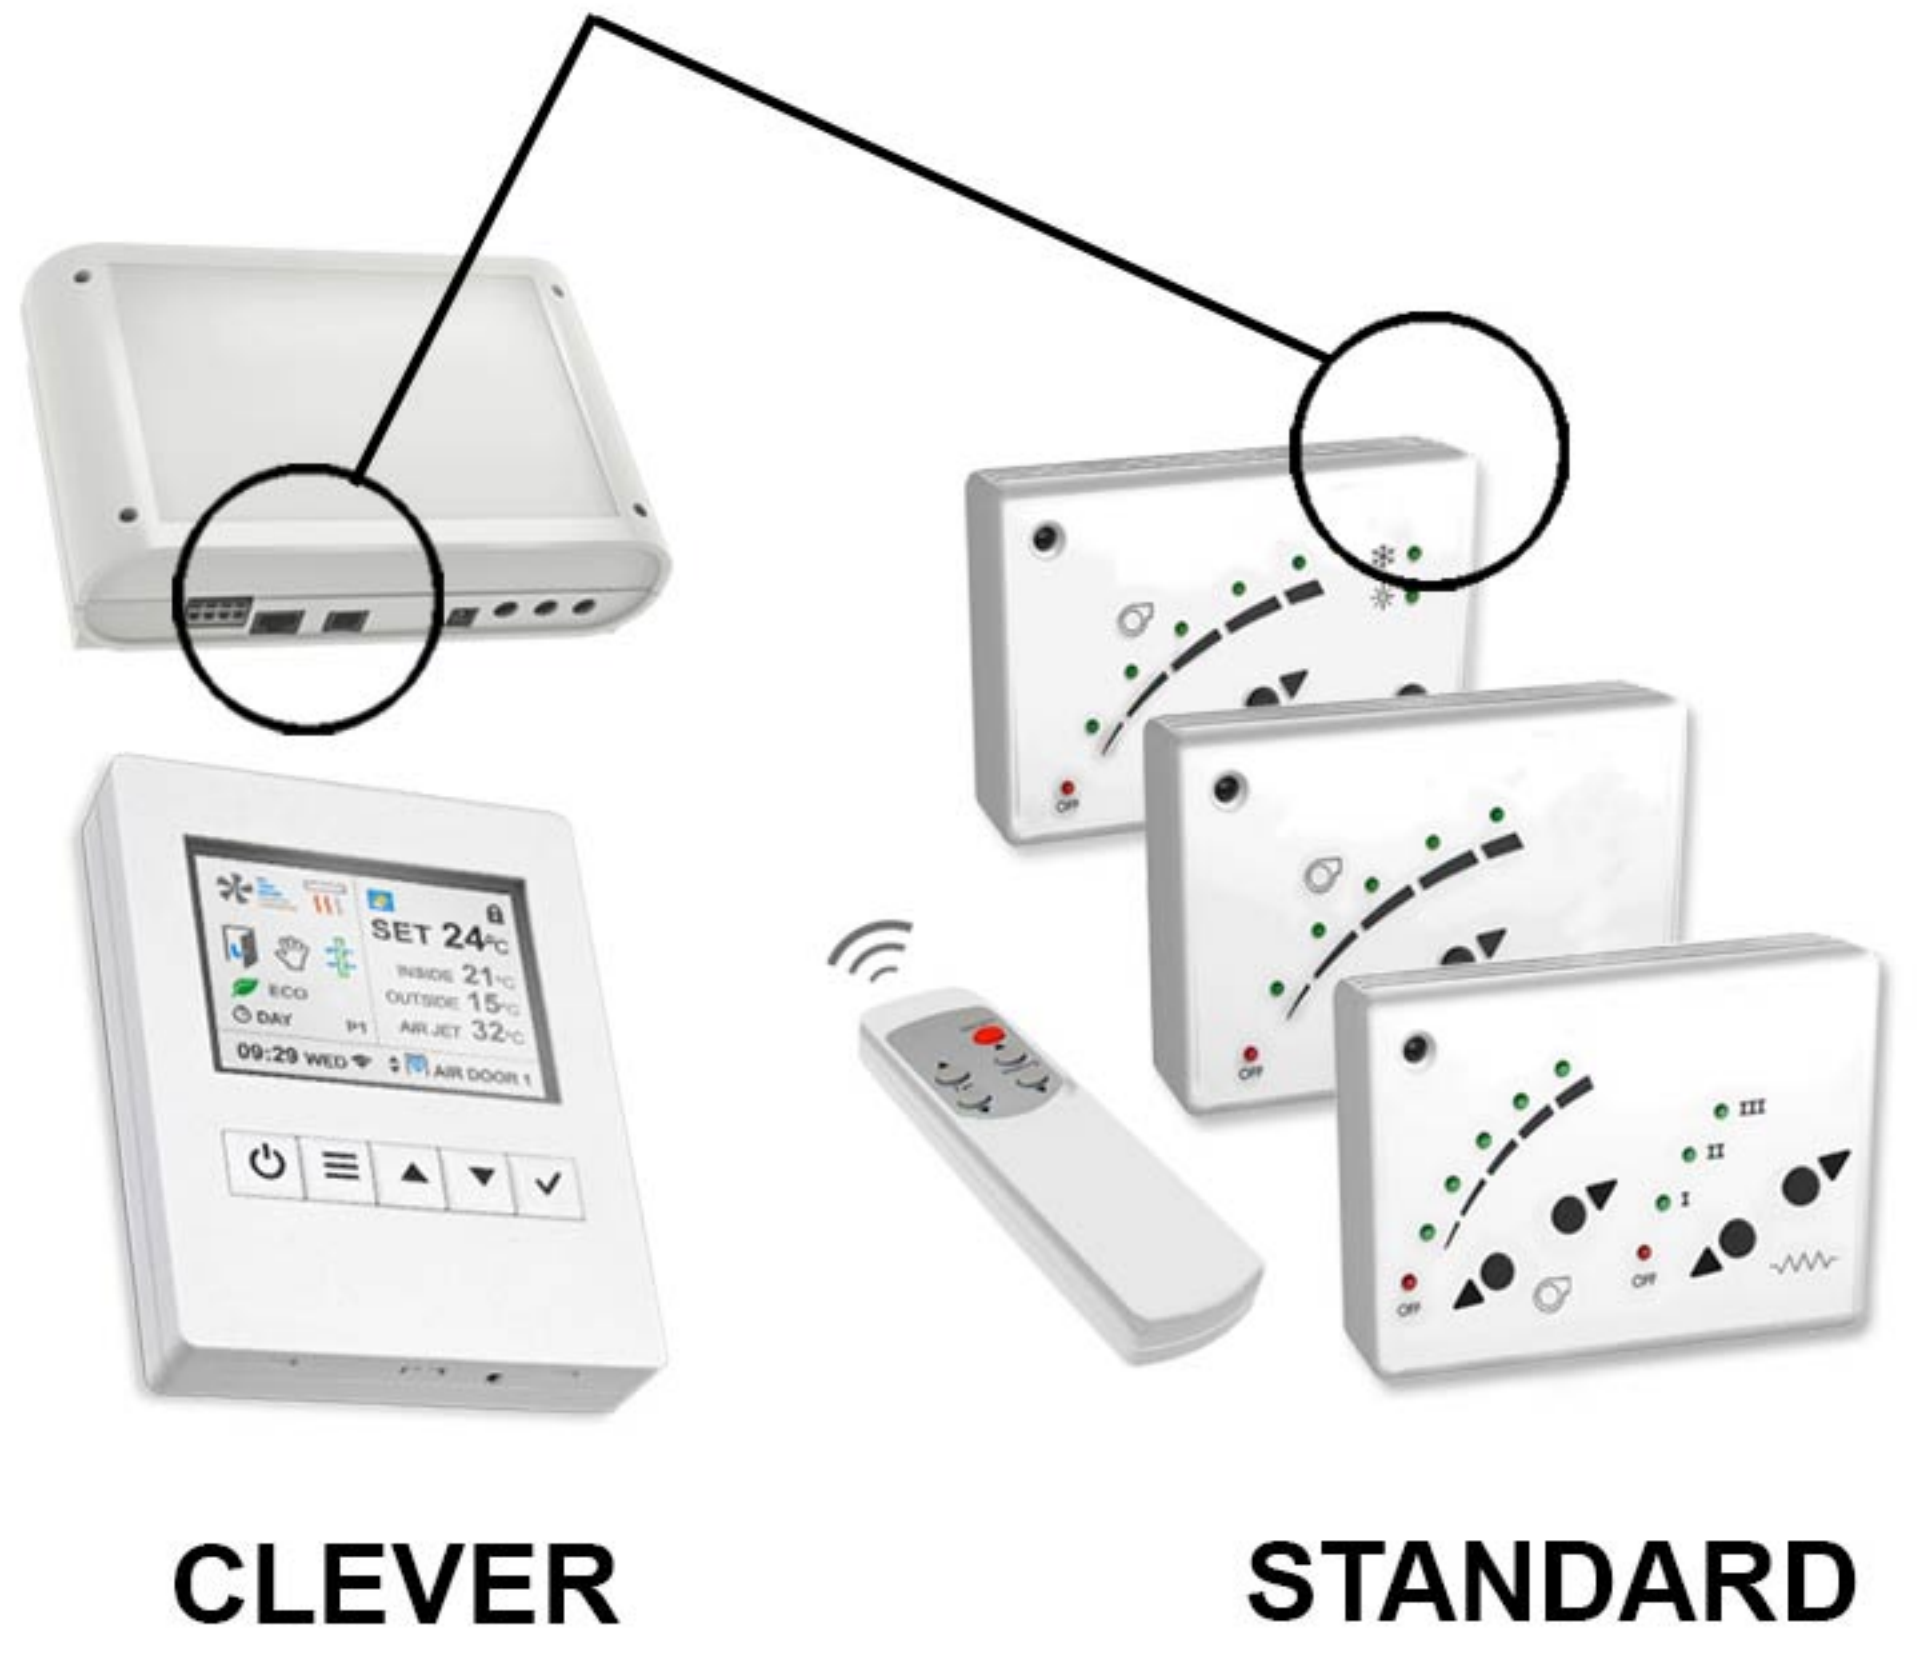

**OPTIONAL SOLENOID VALVE**

**8 PINS CONNECTORS RJ45**

**TO UNIT 4, 5 ... UP TO 12**

**EXTERNAL CONNECTION BOX**

**INTERNAL CONNECTIONS**  
Open Service Panel to enter into the internal area

1~PHASE

3~PHASE

3~PHASE