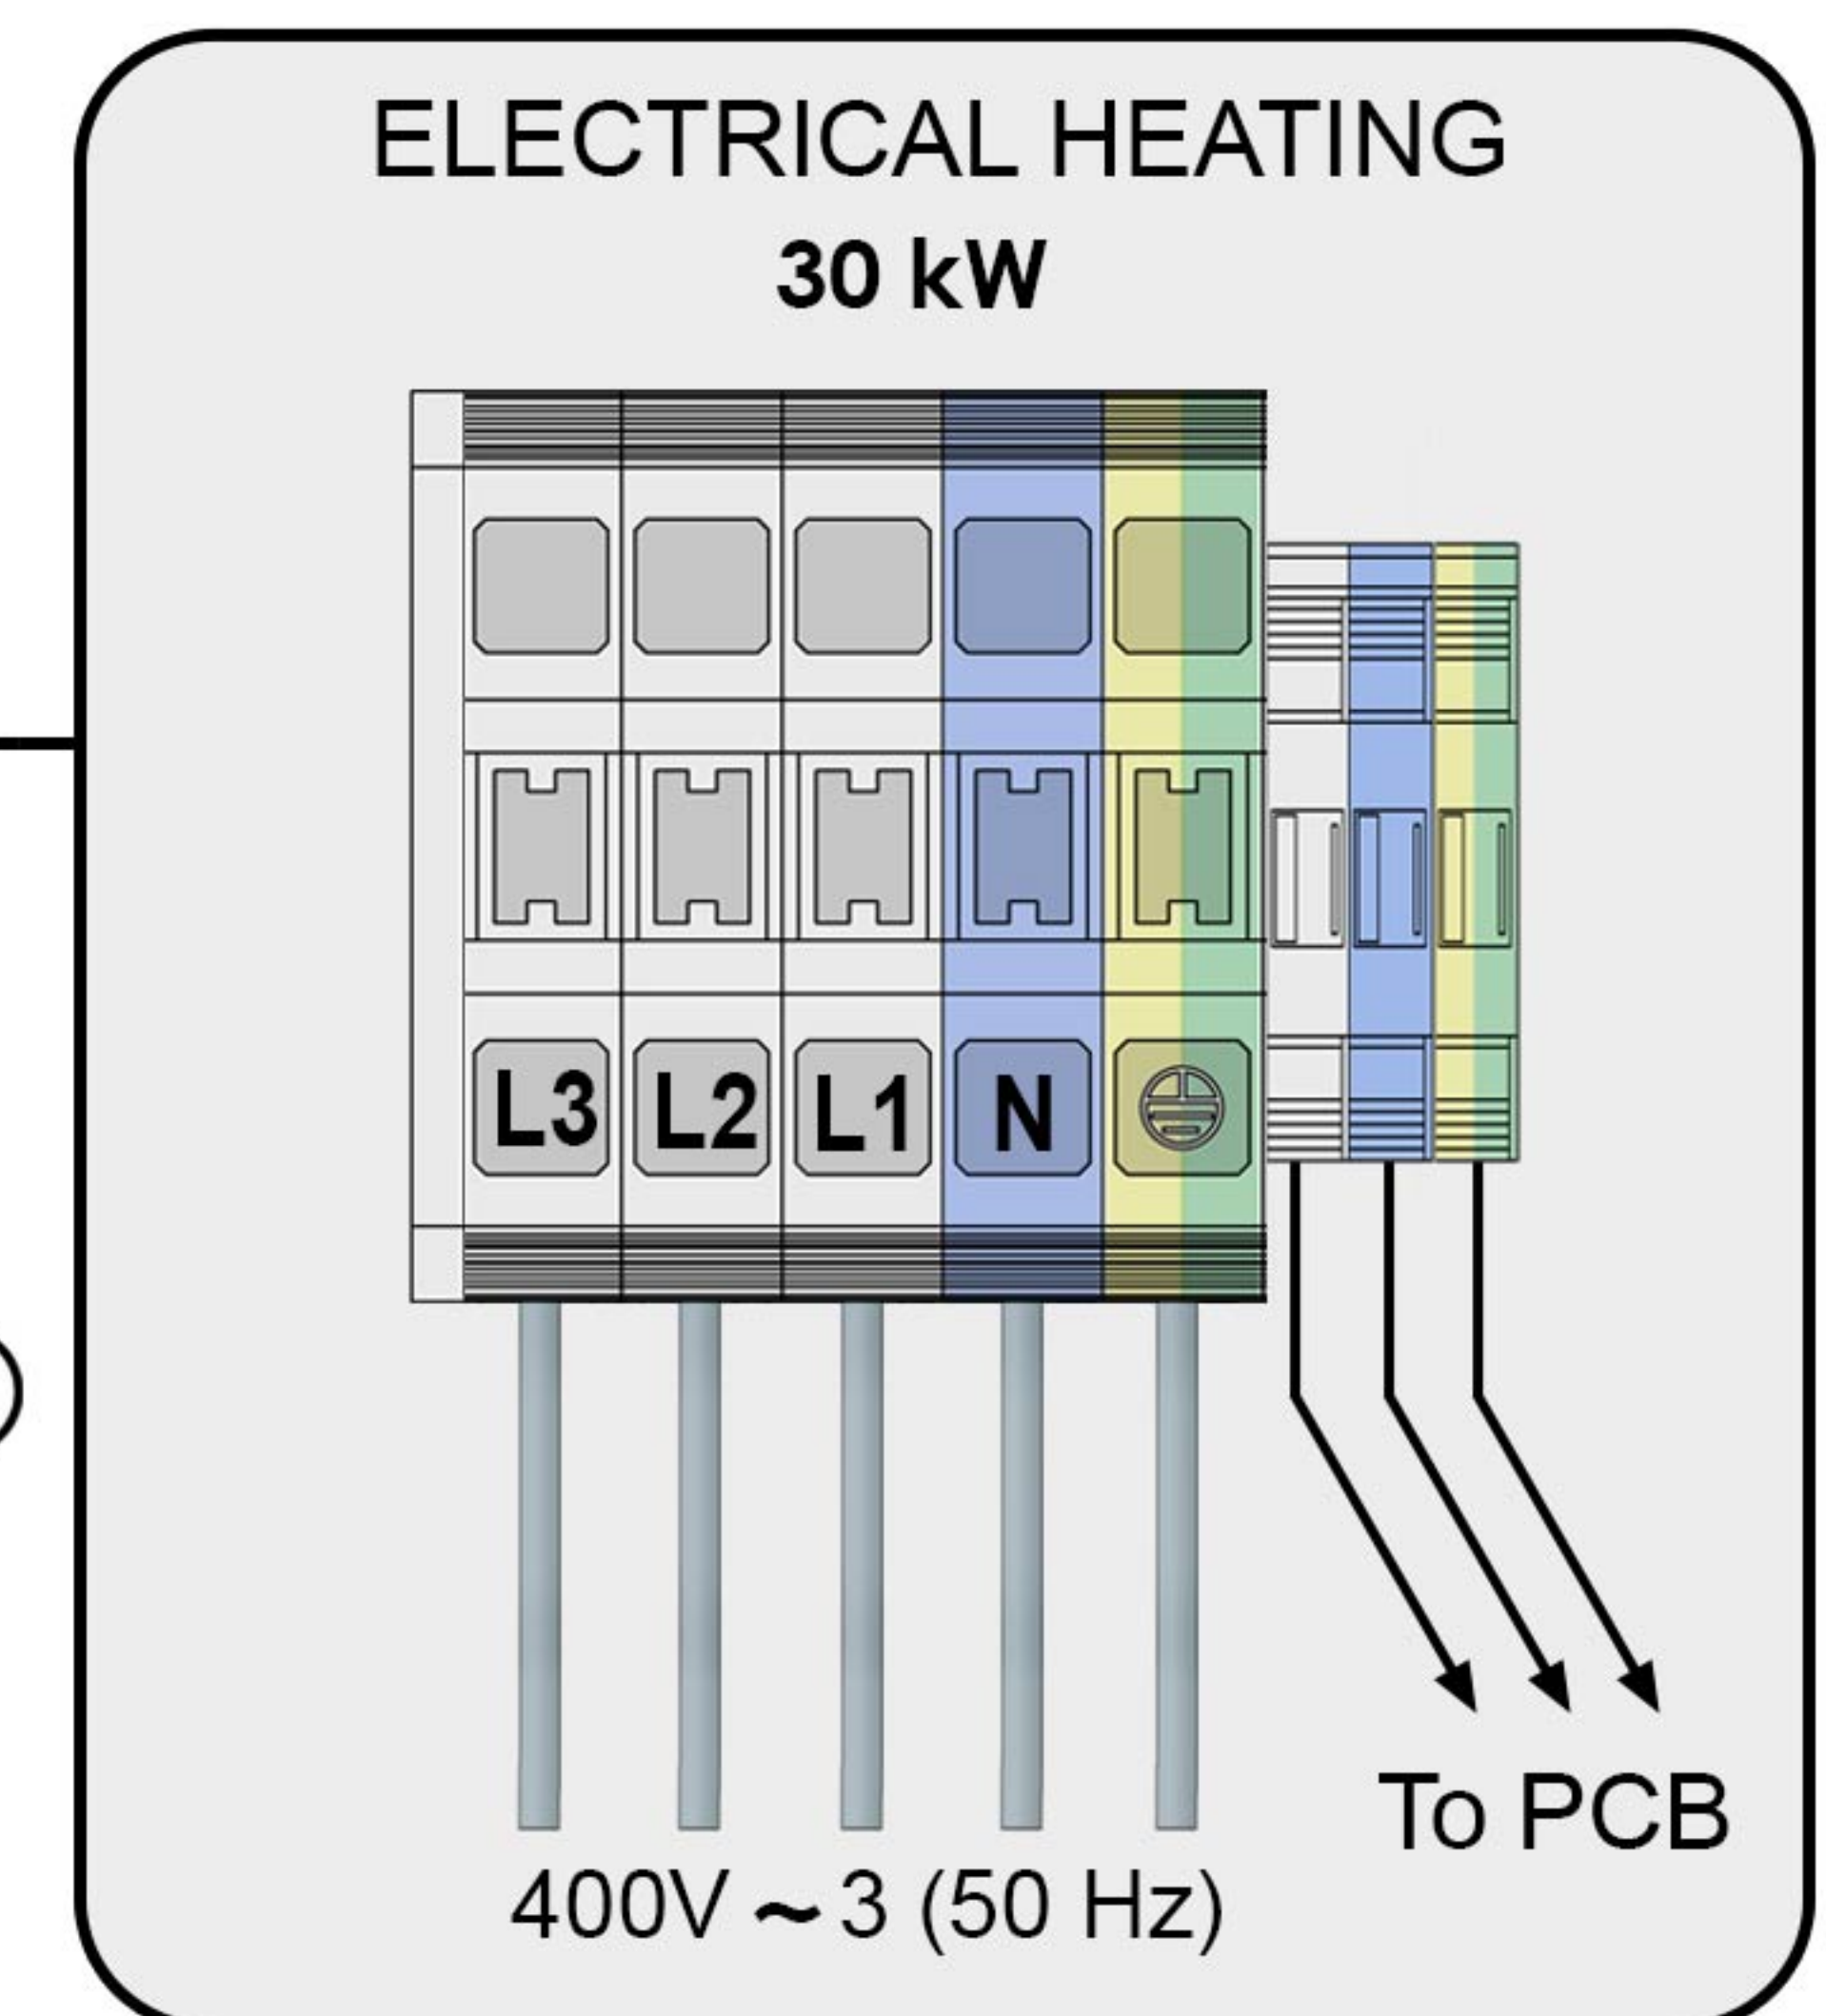

**OPTIONAL SOLENOID VALVE**

**8 PINS CONNECTORS RJ45**

**TO UNIT 4, 5 ... UP TO 12**

**EXTERNAL CONNECTION BOX**

**INTERNAL CONNECTIONS**  
Open Service Panel to enter into the internal area

1~PHASE

3~PHASE