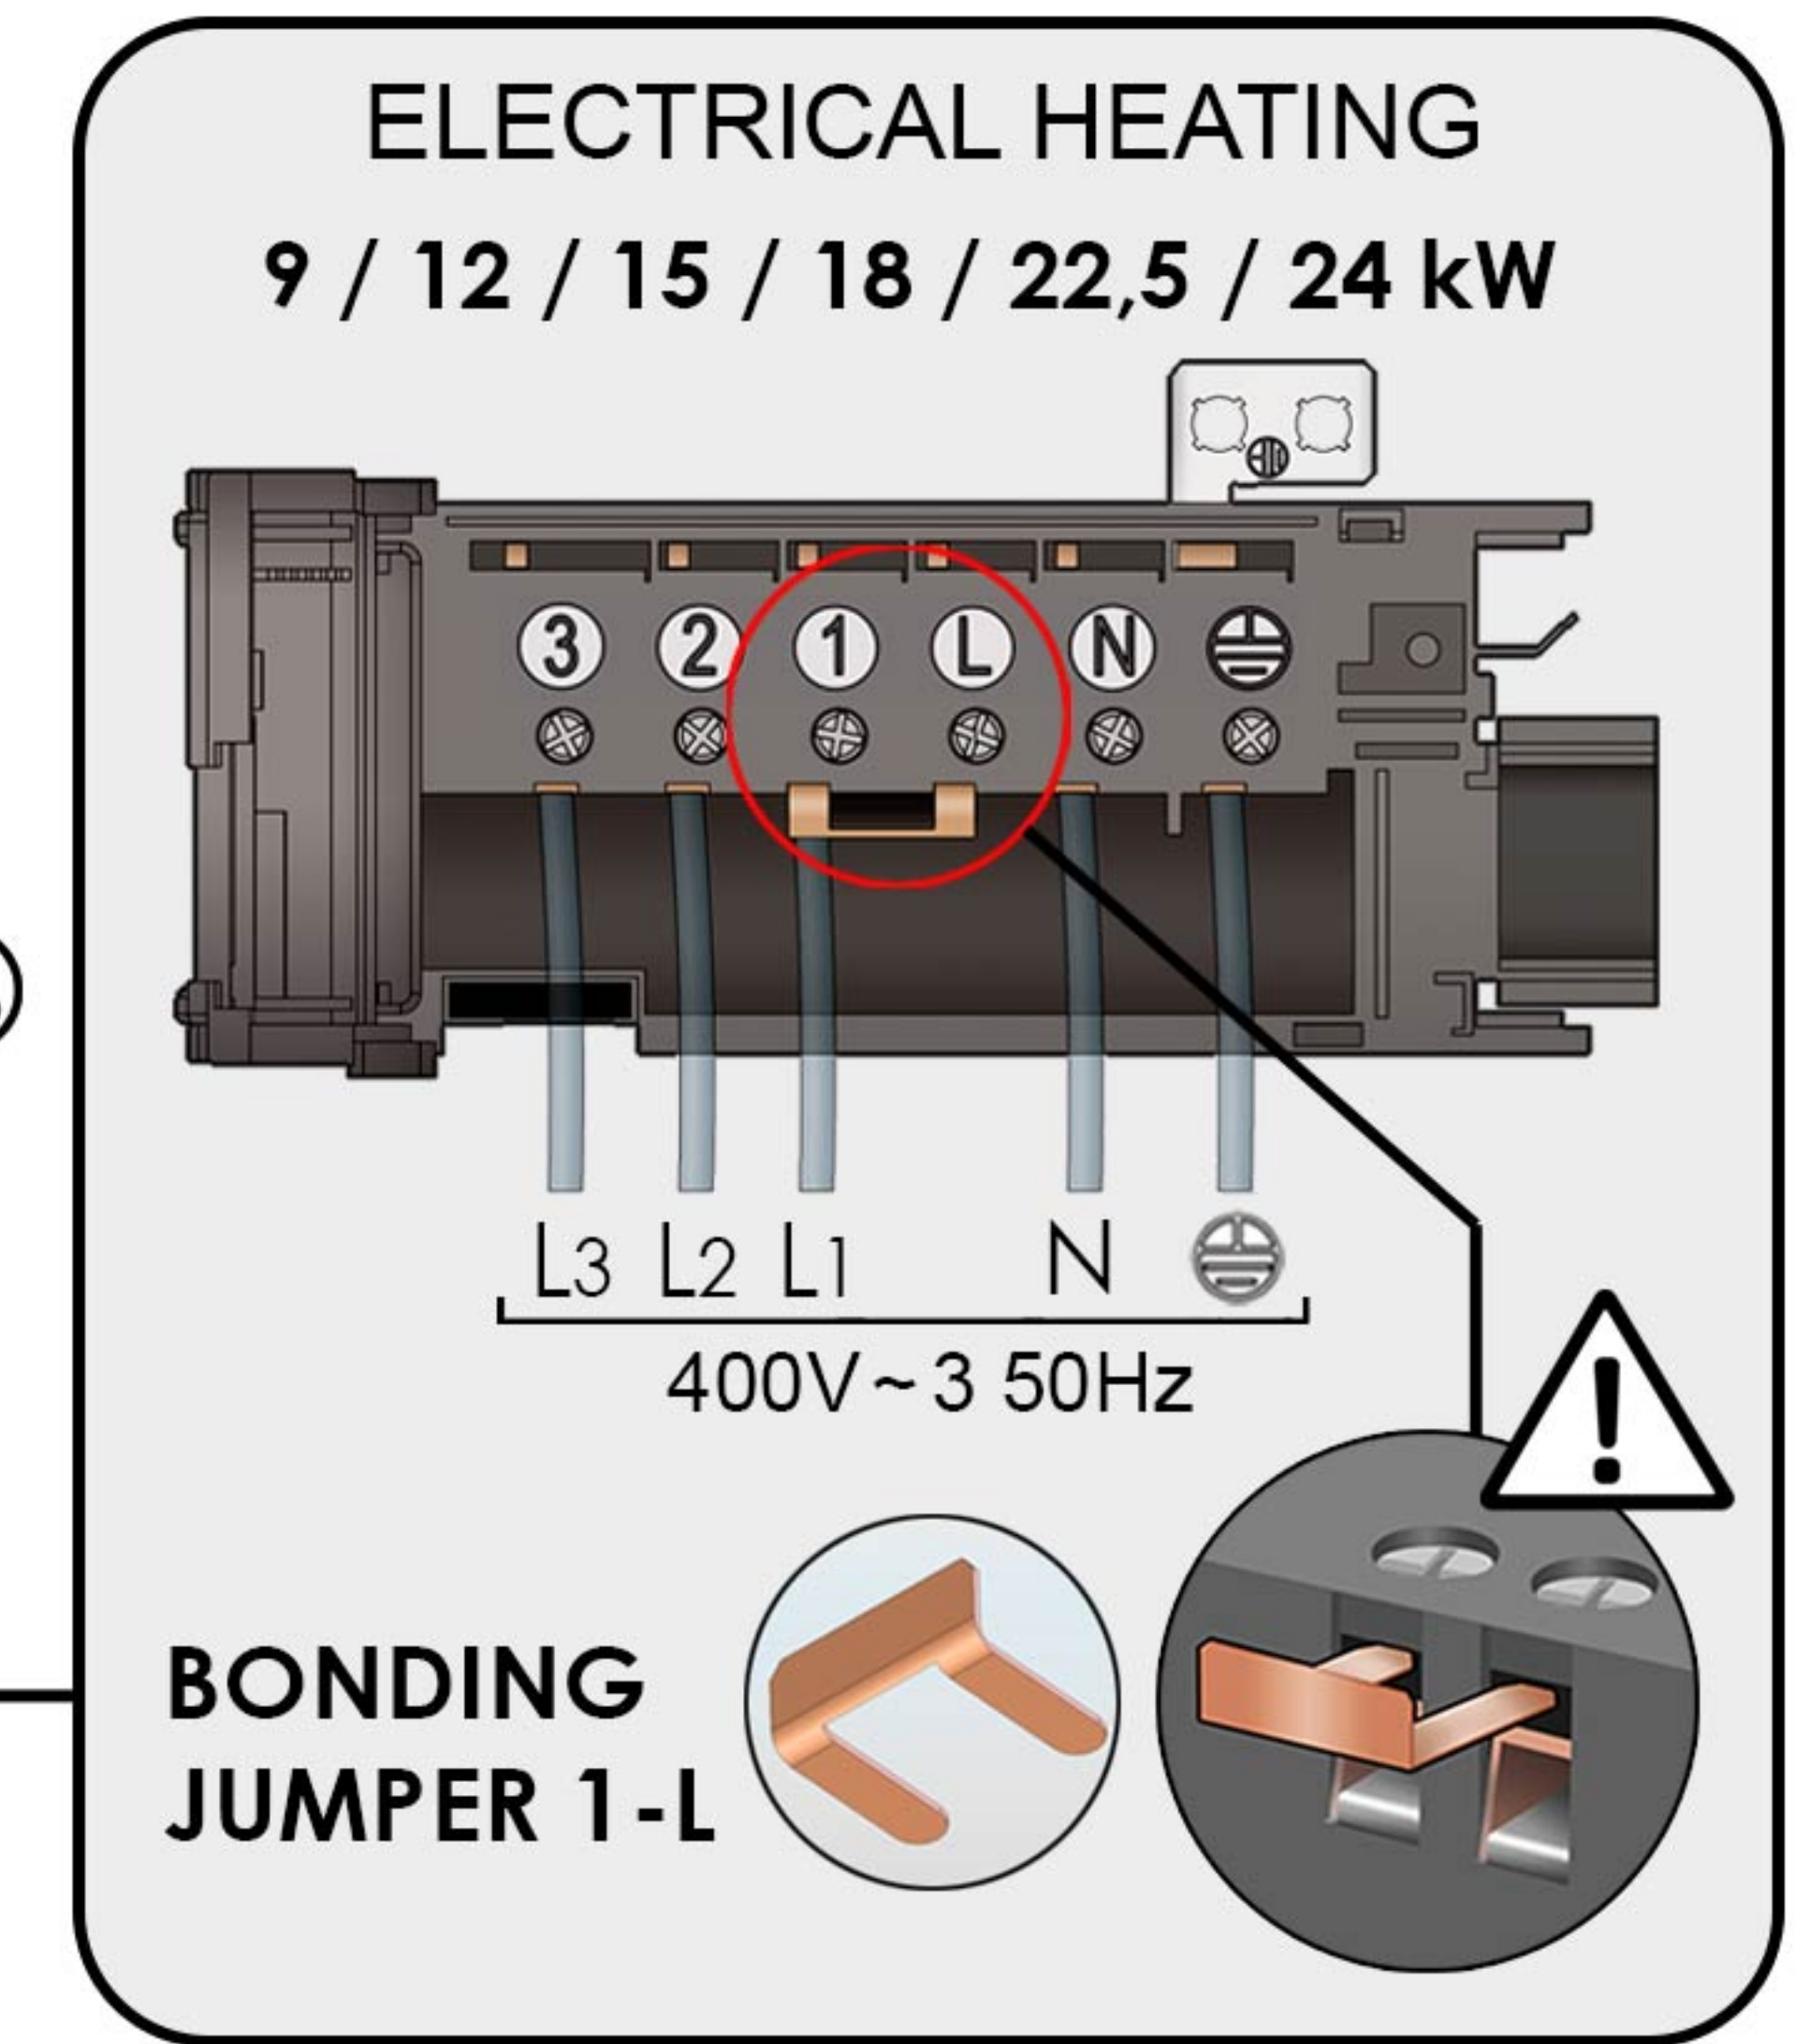

**OPTIONAL SOLENOID VALVE**

**8 PINS CONNECTORS RJ45**

**TO UNIT 4, 5 ... UP TO 12**

**EXTERNAL CONNECTION BOX**

**INTERNAL CONNECTIONS**  
Open Service Panel to enter into the internal area

1~PHASE

3~PHASE