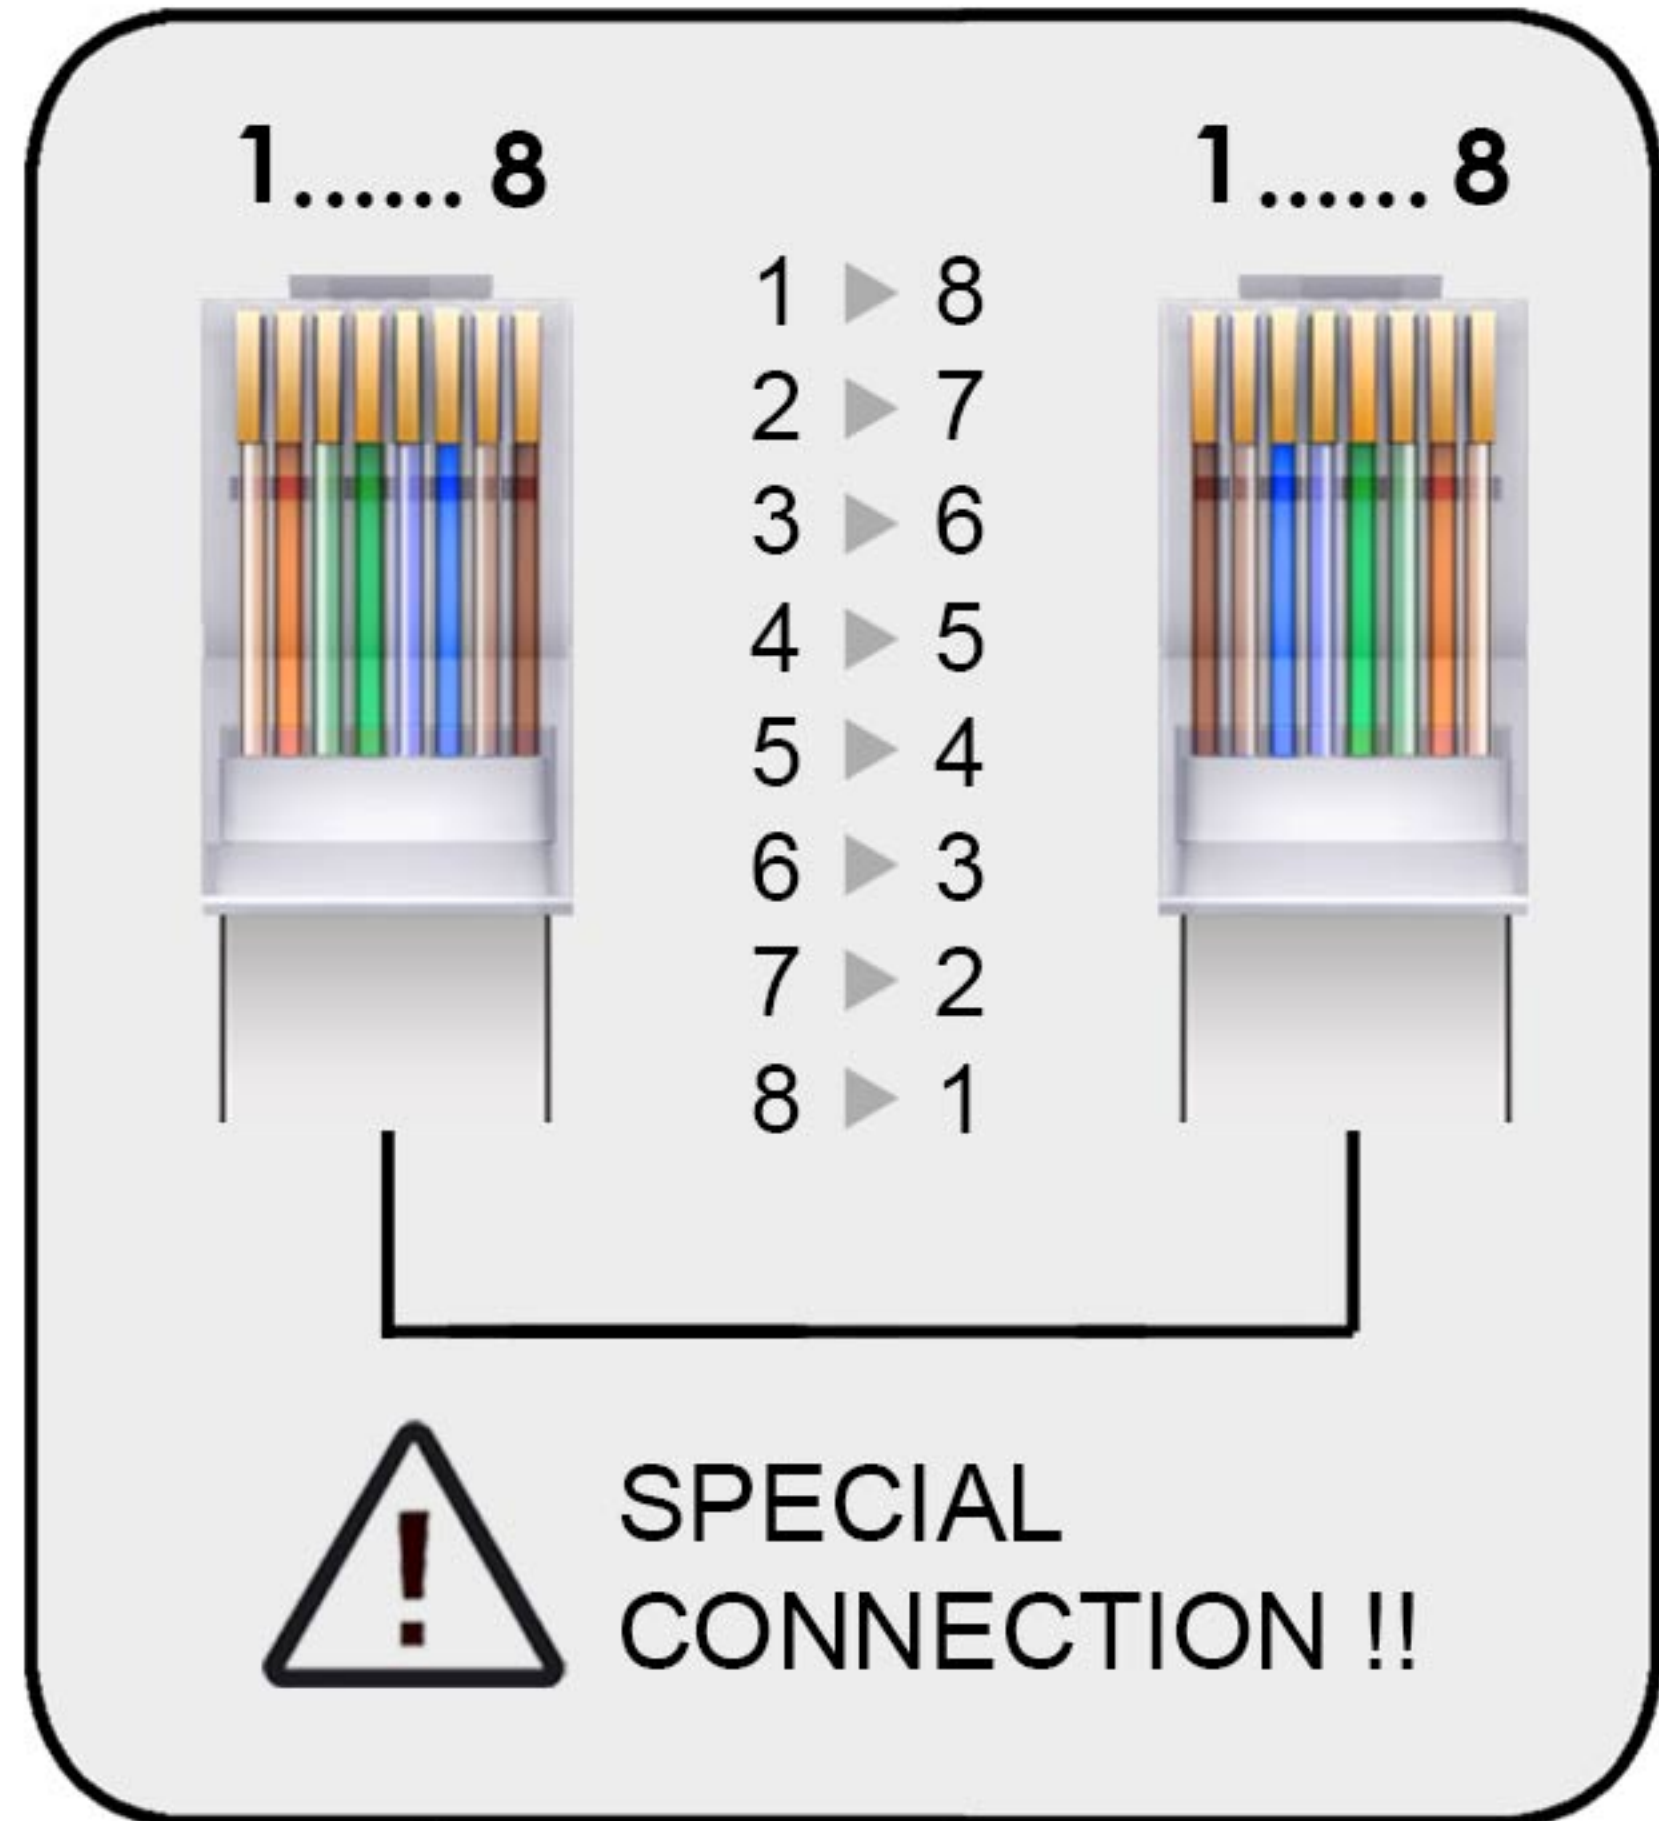

**OPTIONAL SOLENOID VALVE**

**8 PINS CONNECTORS RJ45**

**TO UNIT 4, 5 ... UP TO 12**

**EXTERNAL CONNECTION BOX**

**INTERNAL CONNECTIONS**  
Open Service Panel to enter into the internal area

1~PHASE

3~PHASE