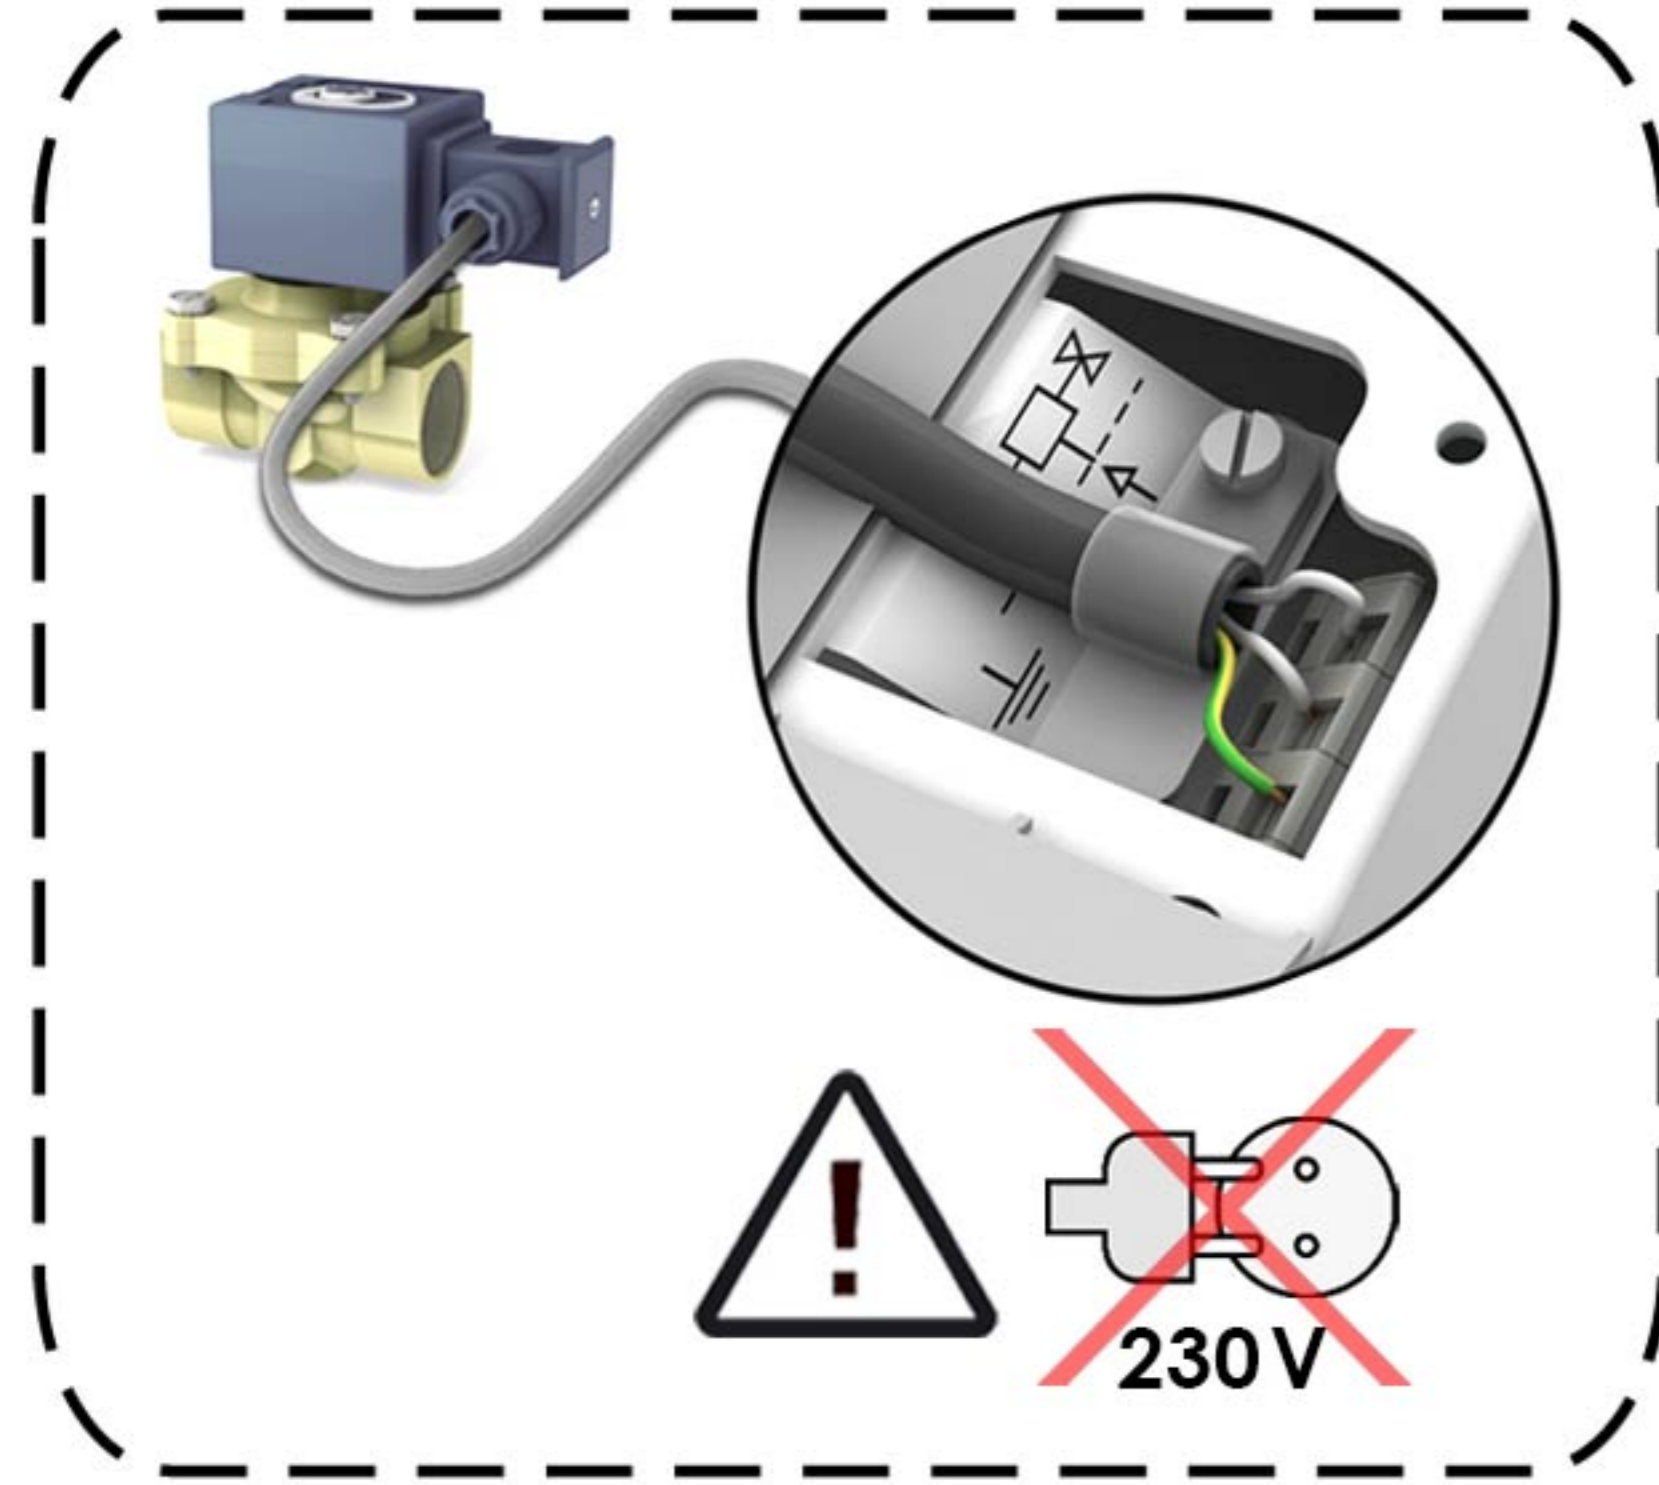

OPTIONAL SOLENOID VALVE

8 PINS CONNECTORS RJ45

CONTROL

10 m CABLE

CLEVER

STANDARD

CONNECTION BOX

WATER OR UNHEATED

230V~1 50Hz

1~PHASE

CONNECTION BOX

WATER OR UNHEATED

400V~3 50Hz

3~PHASES

UNIT 1 (MASTER)

UNIT 2 (OPTIONAL)