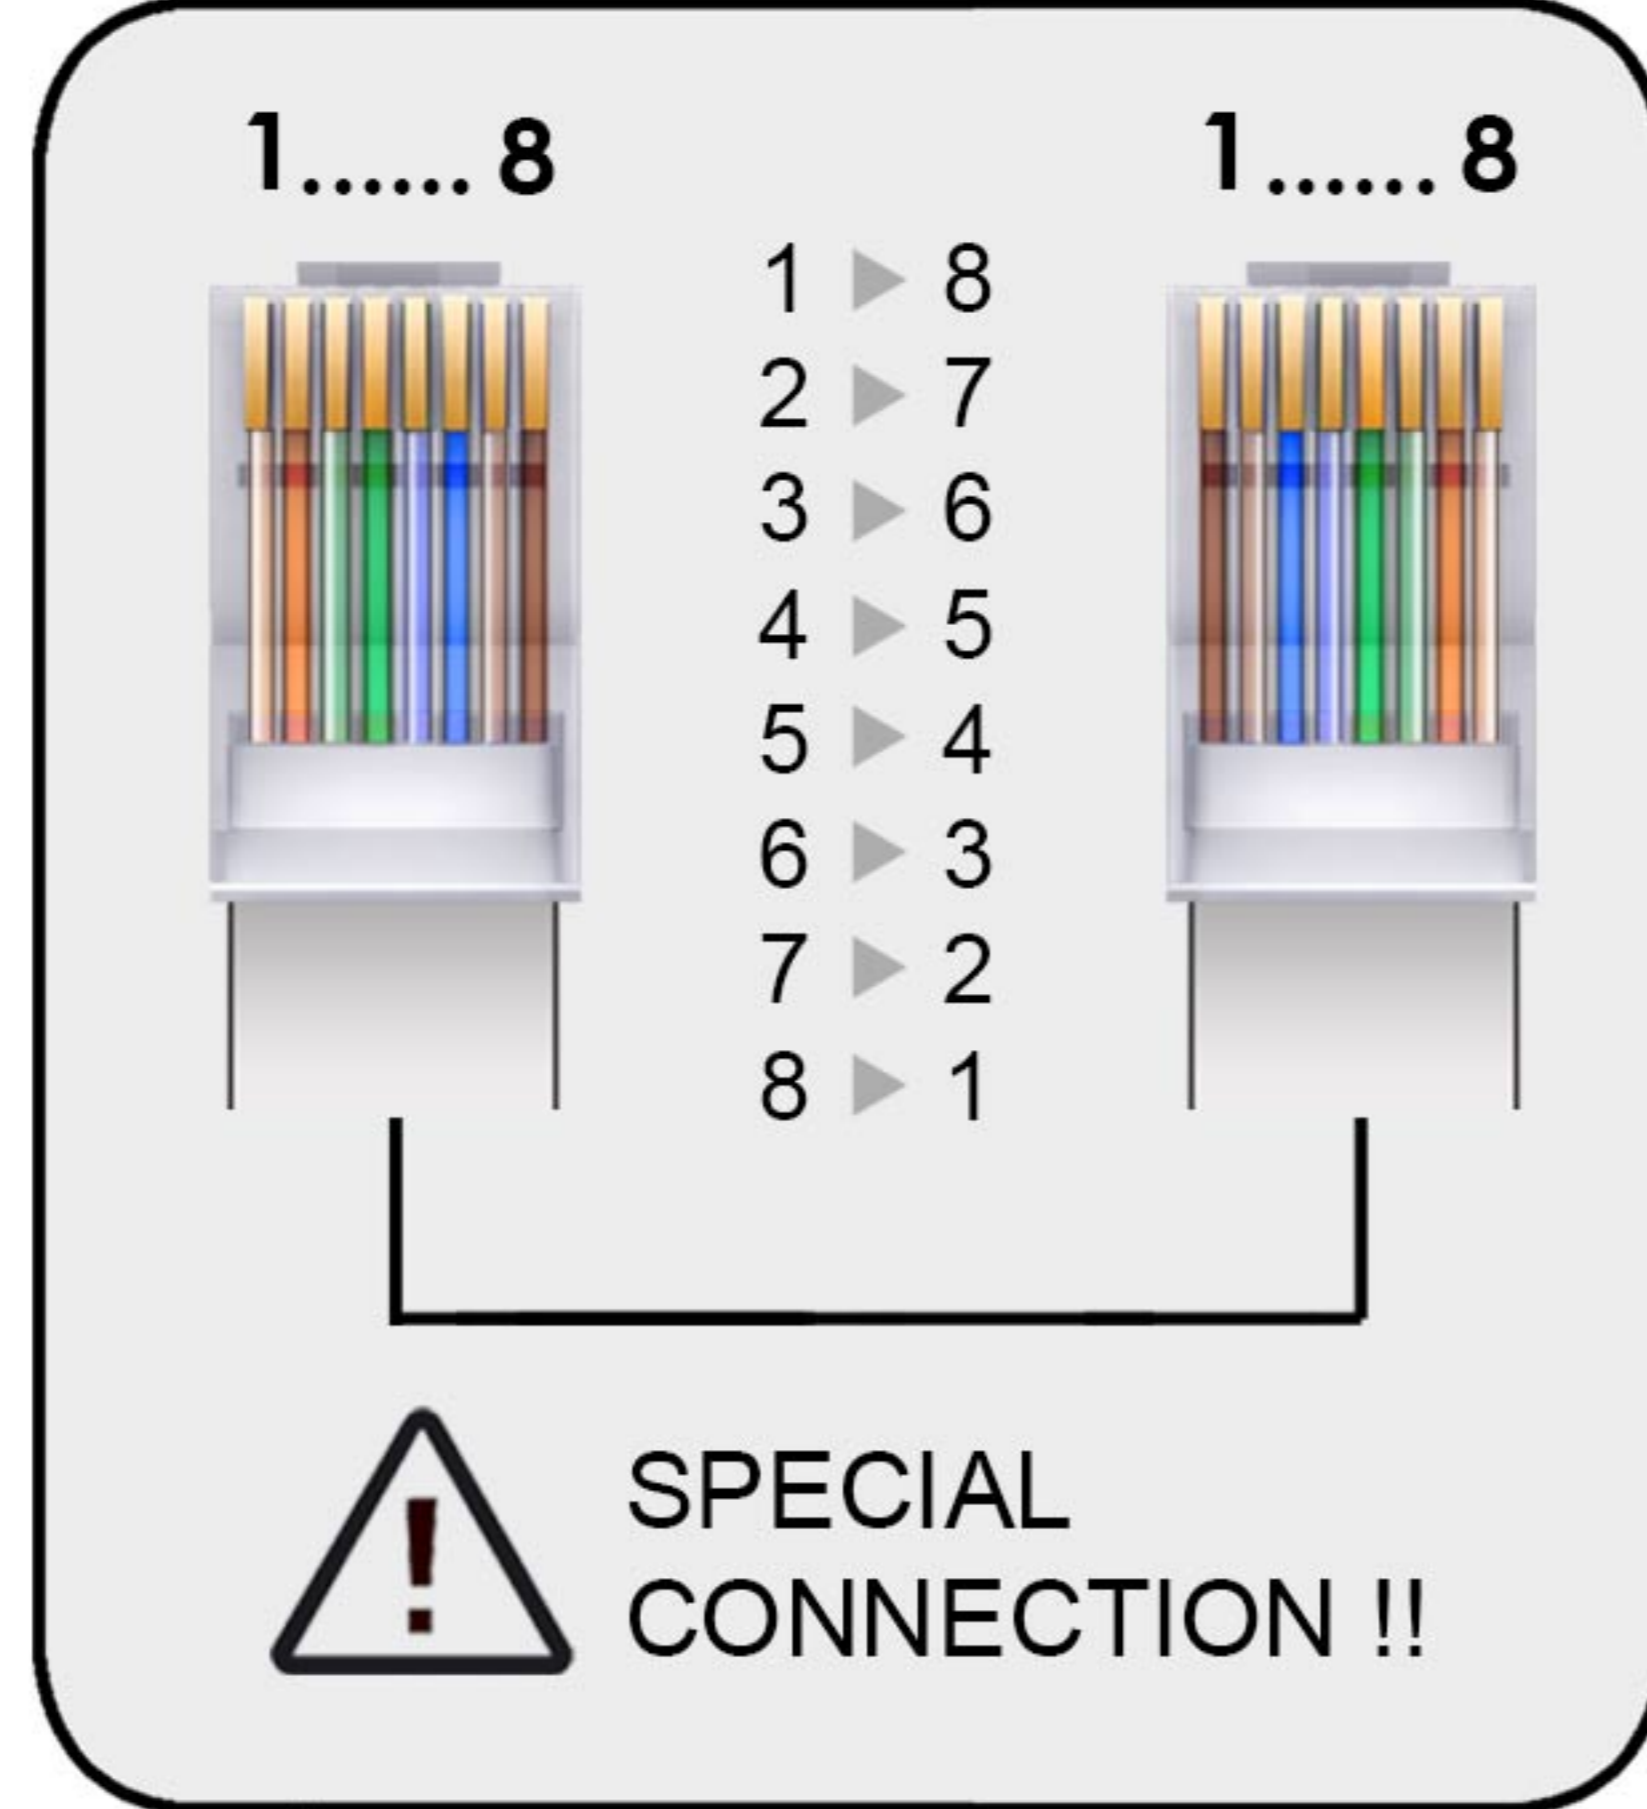

OPTIONAL SOLENOID VALVE

8 PINS CONNECTORS RJ45

CONTROL

10 m CABLE

CLEVER

STANDARD

CONNECTION BOX

WATER OR UNHEATED

230V~1 50Hz

1~PHASE

CONNECTION BOX

WATER OR UNHEATED

400V~3 50Hz

3~PHASES

UNIT 1 (MASTER)

UNIT 2 (OPTIONAL)