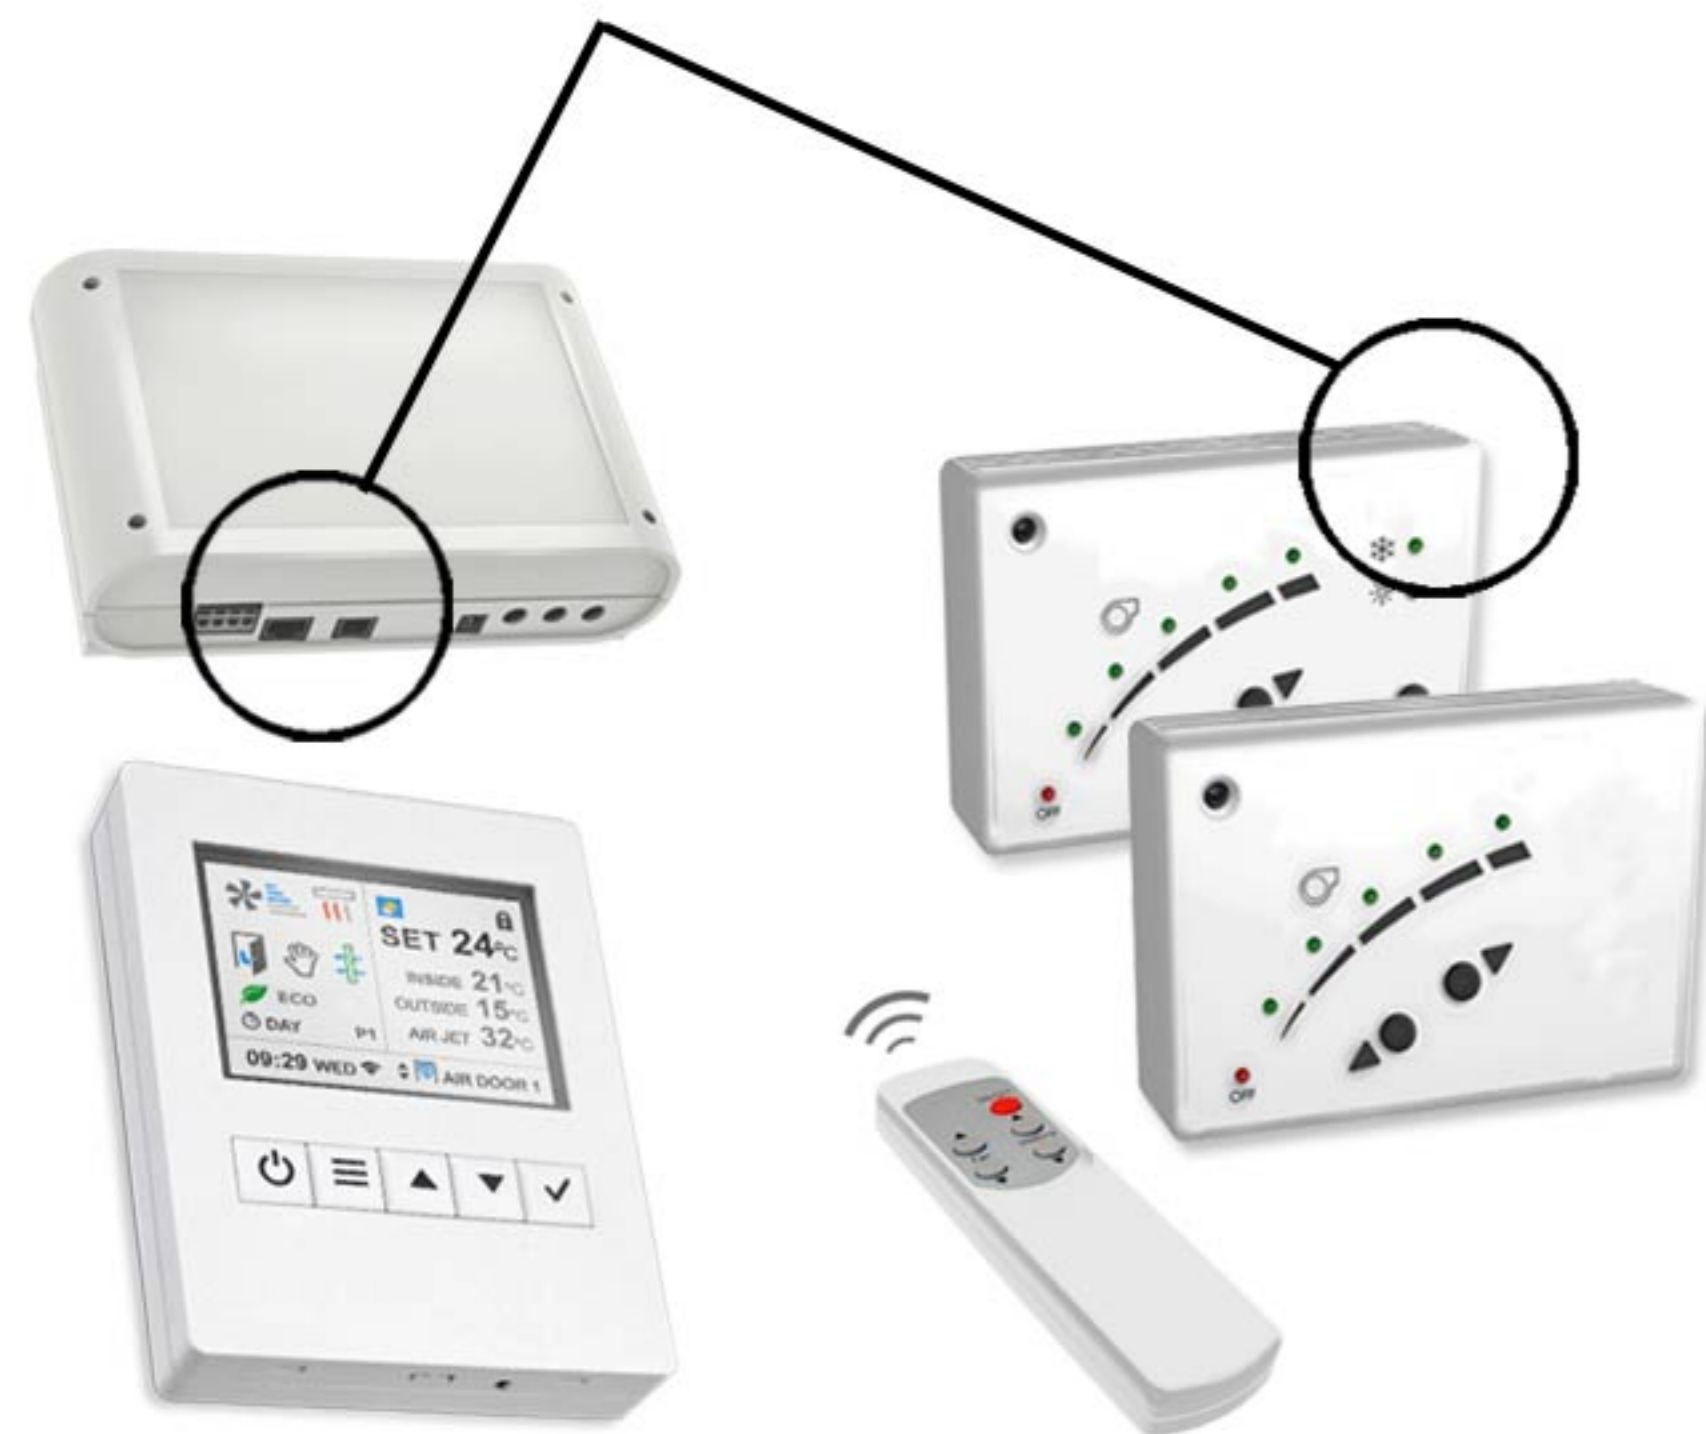

OPTIONAL SOLENOID VALVE

8 PINS CONNECTORS RJ45

CONTROL

10 m CABLE

CLEVER

STANDARD

CONNECTION BOX

WATER OR UNHEATED

230V~1 50Hz

1~PHASE

CONNECTION BOX

WATER OR UNHEATED

400V~3 50Hz

3~PHASES

UNIT 1 (MASTER)

UNIT 2 (OPTIONAL)

UNIT 3 (OPTIONAL)

TO UNIT 4, 5 ... UP TO 12

CONTROL

AUXILIAR CONTROL

AUXILIAR CONTROL

AUXILIAR CONTROL

AUXILIAR CONTROL