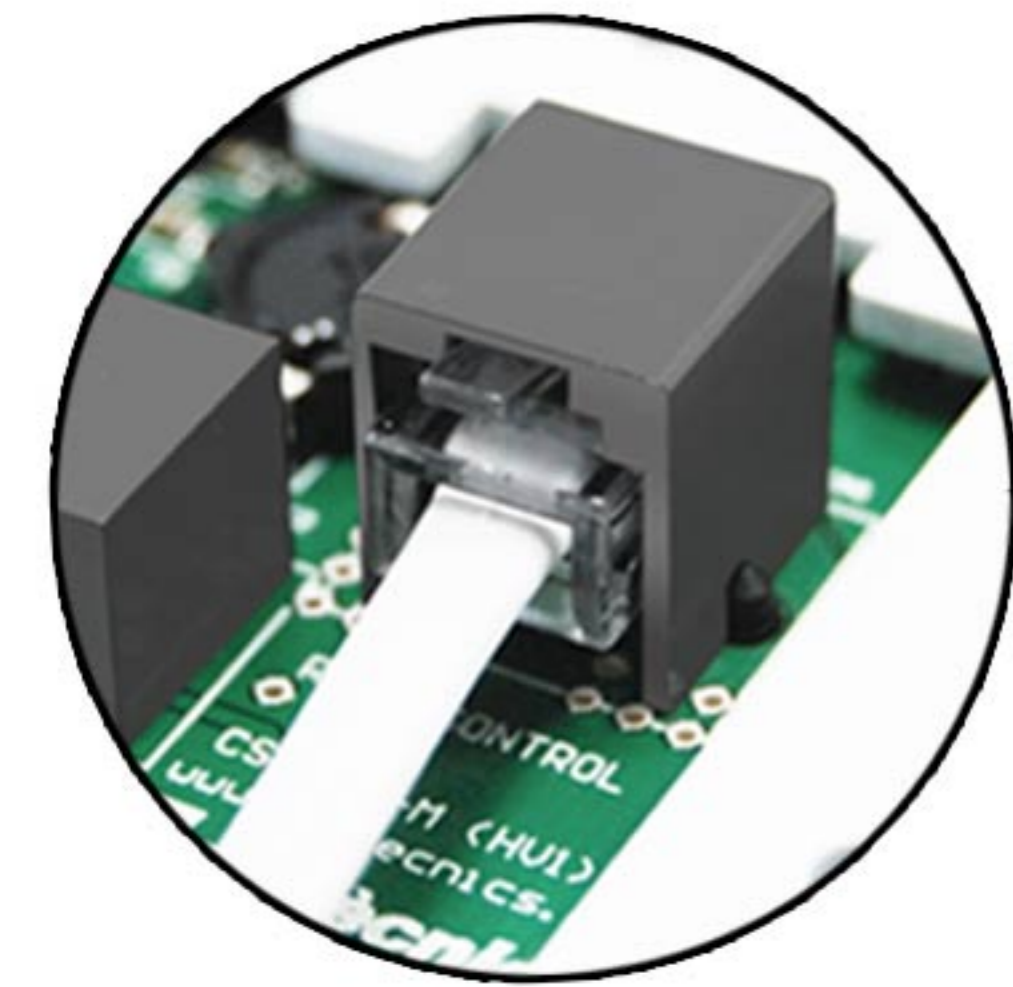

OPTIONAL SOLENOID VALVE

8 PINS CONNECTORS RJ45

CONTROL

10 m CABLE

CLEVER

STANDARD

CONNECTION BOX

WATER OR UNHEATED

230V~1 50Hz

1~PHASE

CONNECTION BOX

WATER OR UNHEATED

400V~3 50Hz

3~PHASES

UNIT 1 (MASTER)

UNIT 2 (OPTIONAL)