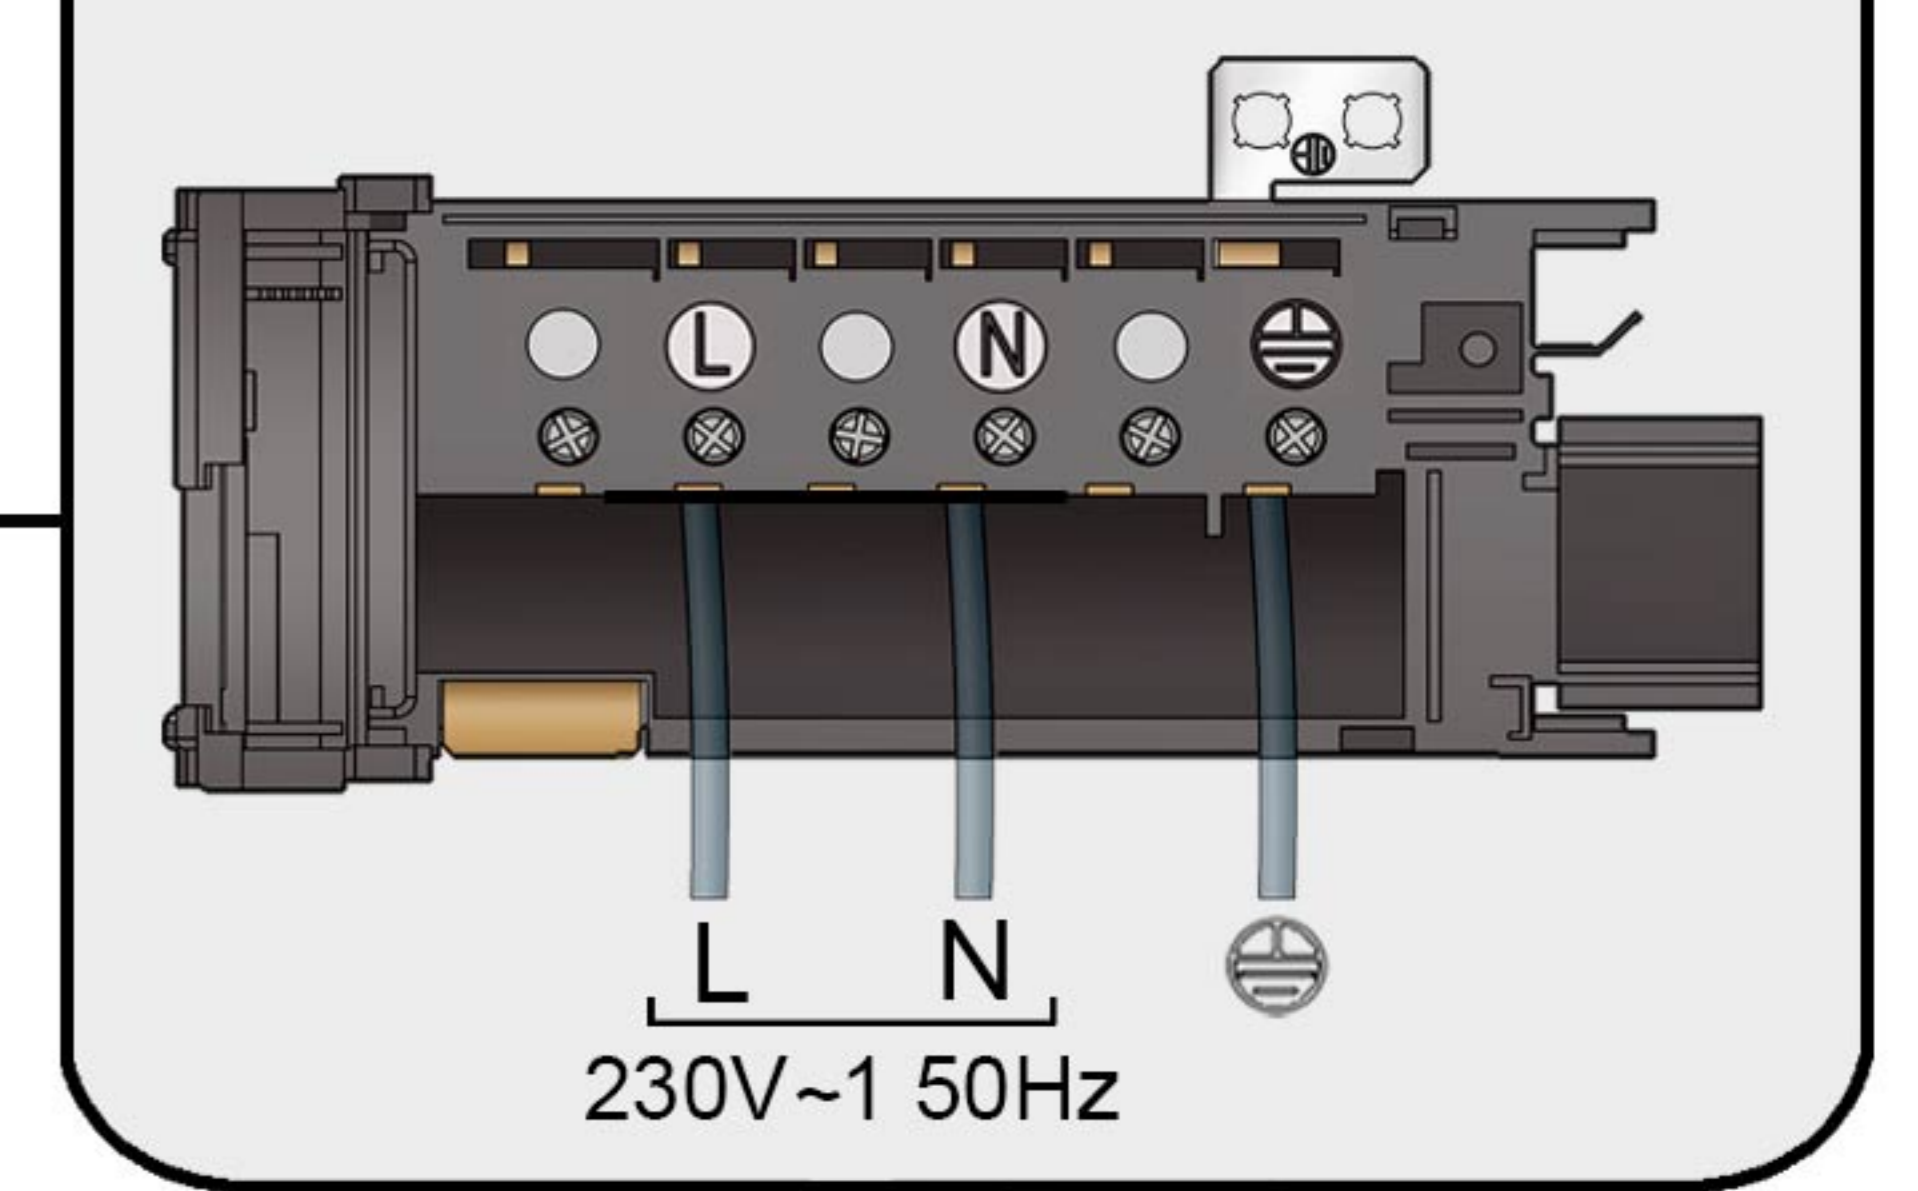

OPTIONAL SOLENOID VALVE

8 PINS CONNECTORS RJ45

CONTROL

10 m CABLE

CLEVER

STANDARD

CONNECTION BOX

WATER OR UNHEATED

230V~1 50Hz

1~PHASE

CONNECTION BOX

WATER OR UNHEATED

400V~3 50Hz

3~PHASES

UNIT 1 (MASTER)

UNIT 2 (OPTIONAL)