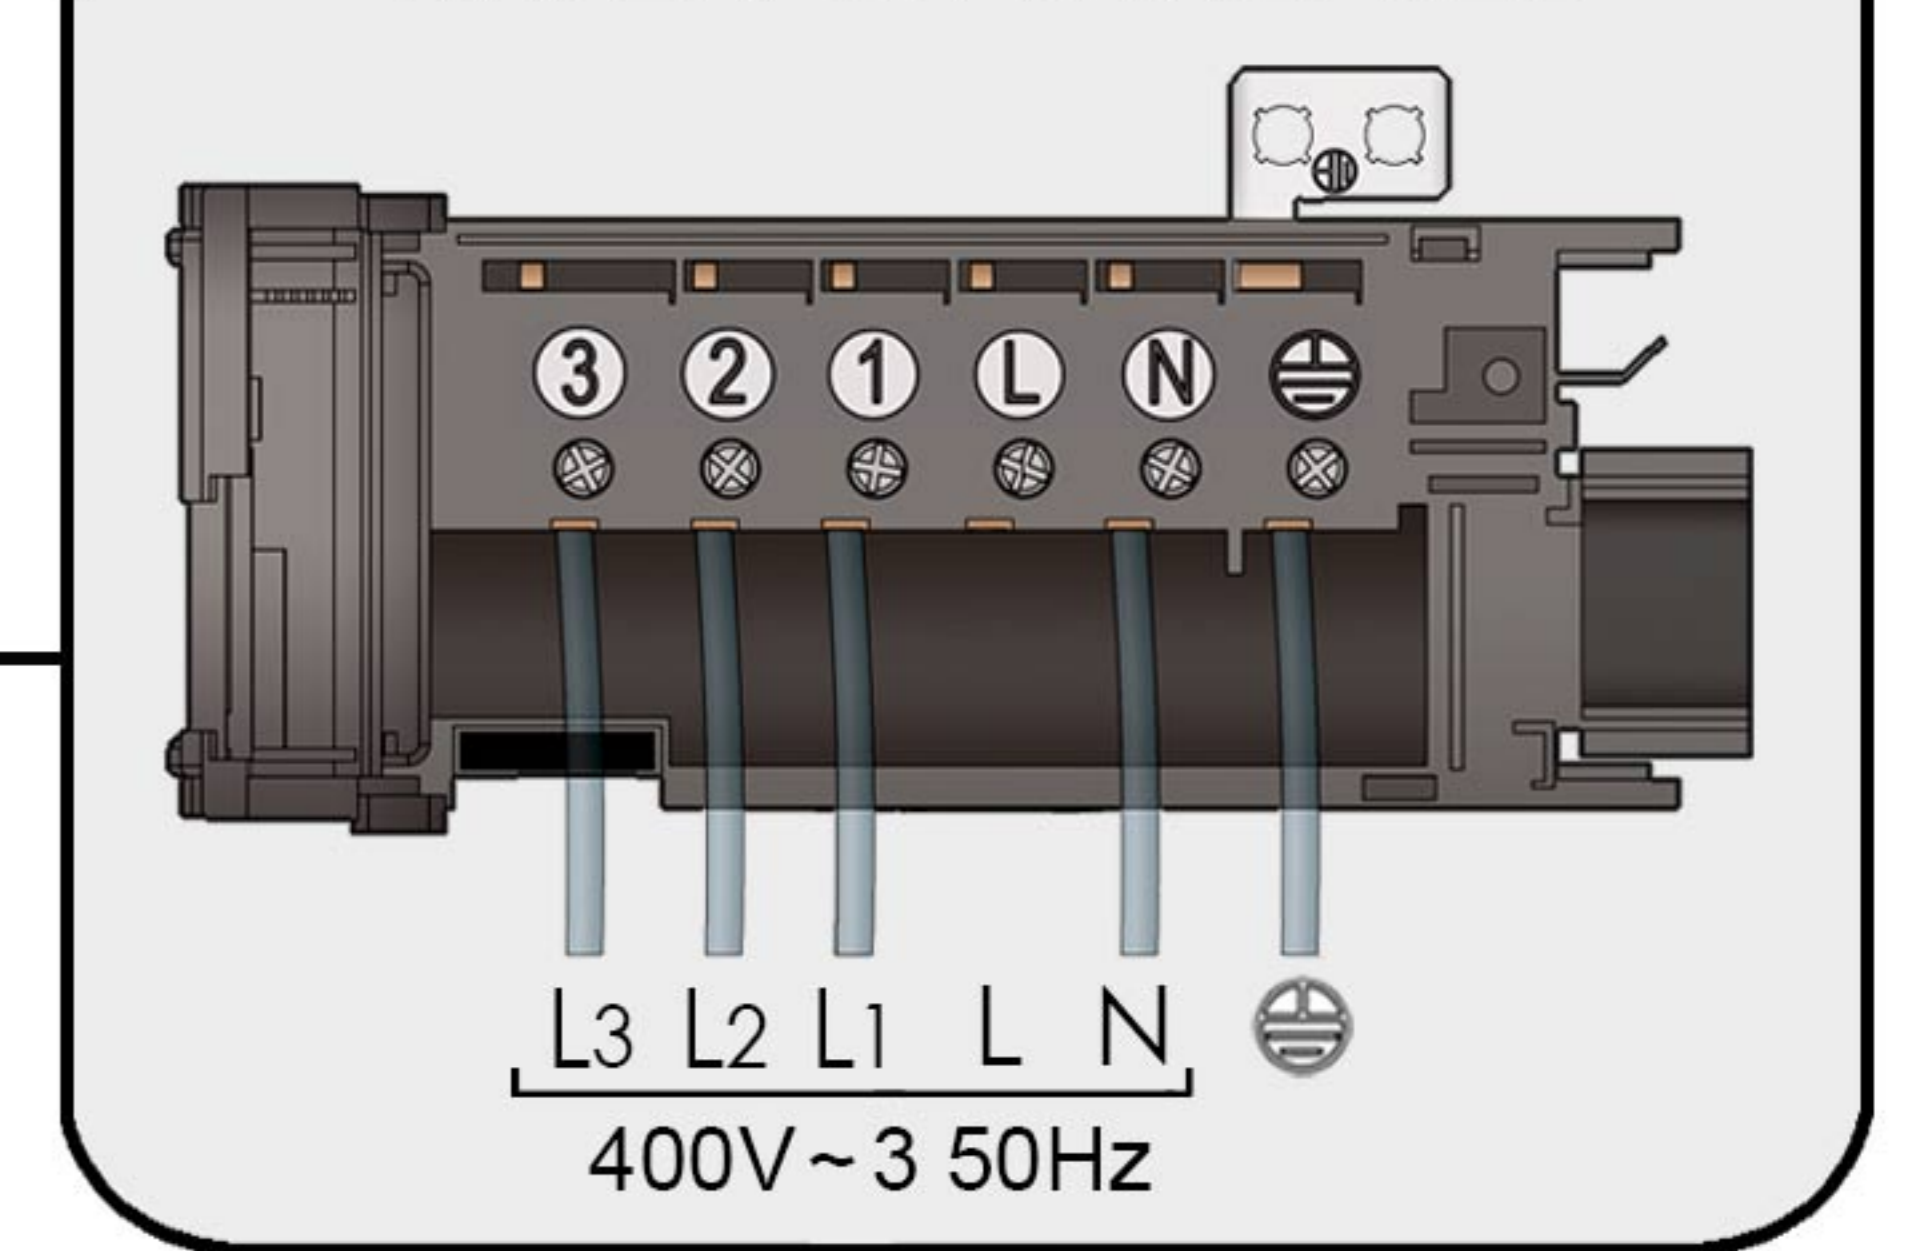

OPTIONAL SOLENOID VALVE

8 PINS CONNECTORS RJ45

CONTROL

10 m CABLE

CLEVER

STANDARD

CONNECTION BOX

WATER OR UNHEATED

230V~1 50Hz

1~PHASE

CONNECTION BOX

WATER OR UNHEATED

400V~3 50Hz

3~PHASES

UNIT 1 (MASTER)

UNIT 2 (OPTIONAL)

UNIT 3 (OPTIONAL)

TO UNIT 4, 5 ... UP TO 12

CONTROL

AUXILIAR CONTROL

AUXILIAR CONTROL

AUXILIAR CONTROL

AUXILIAR CONTROL