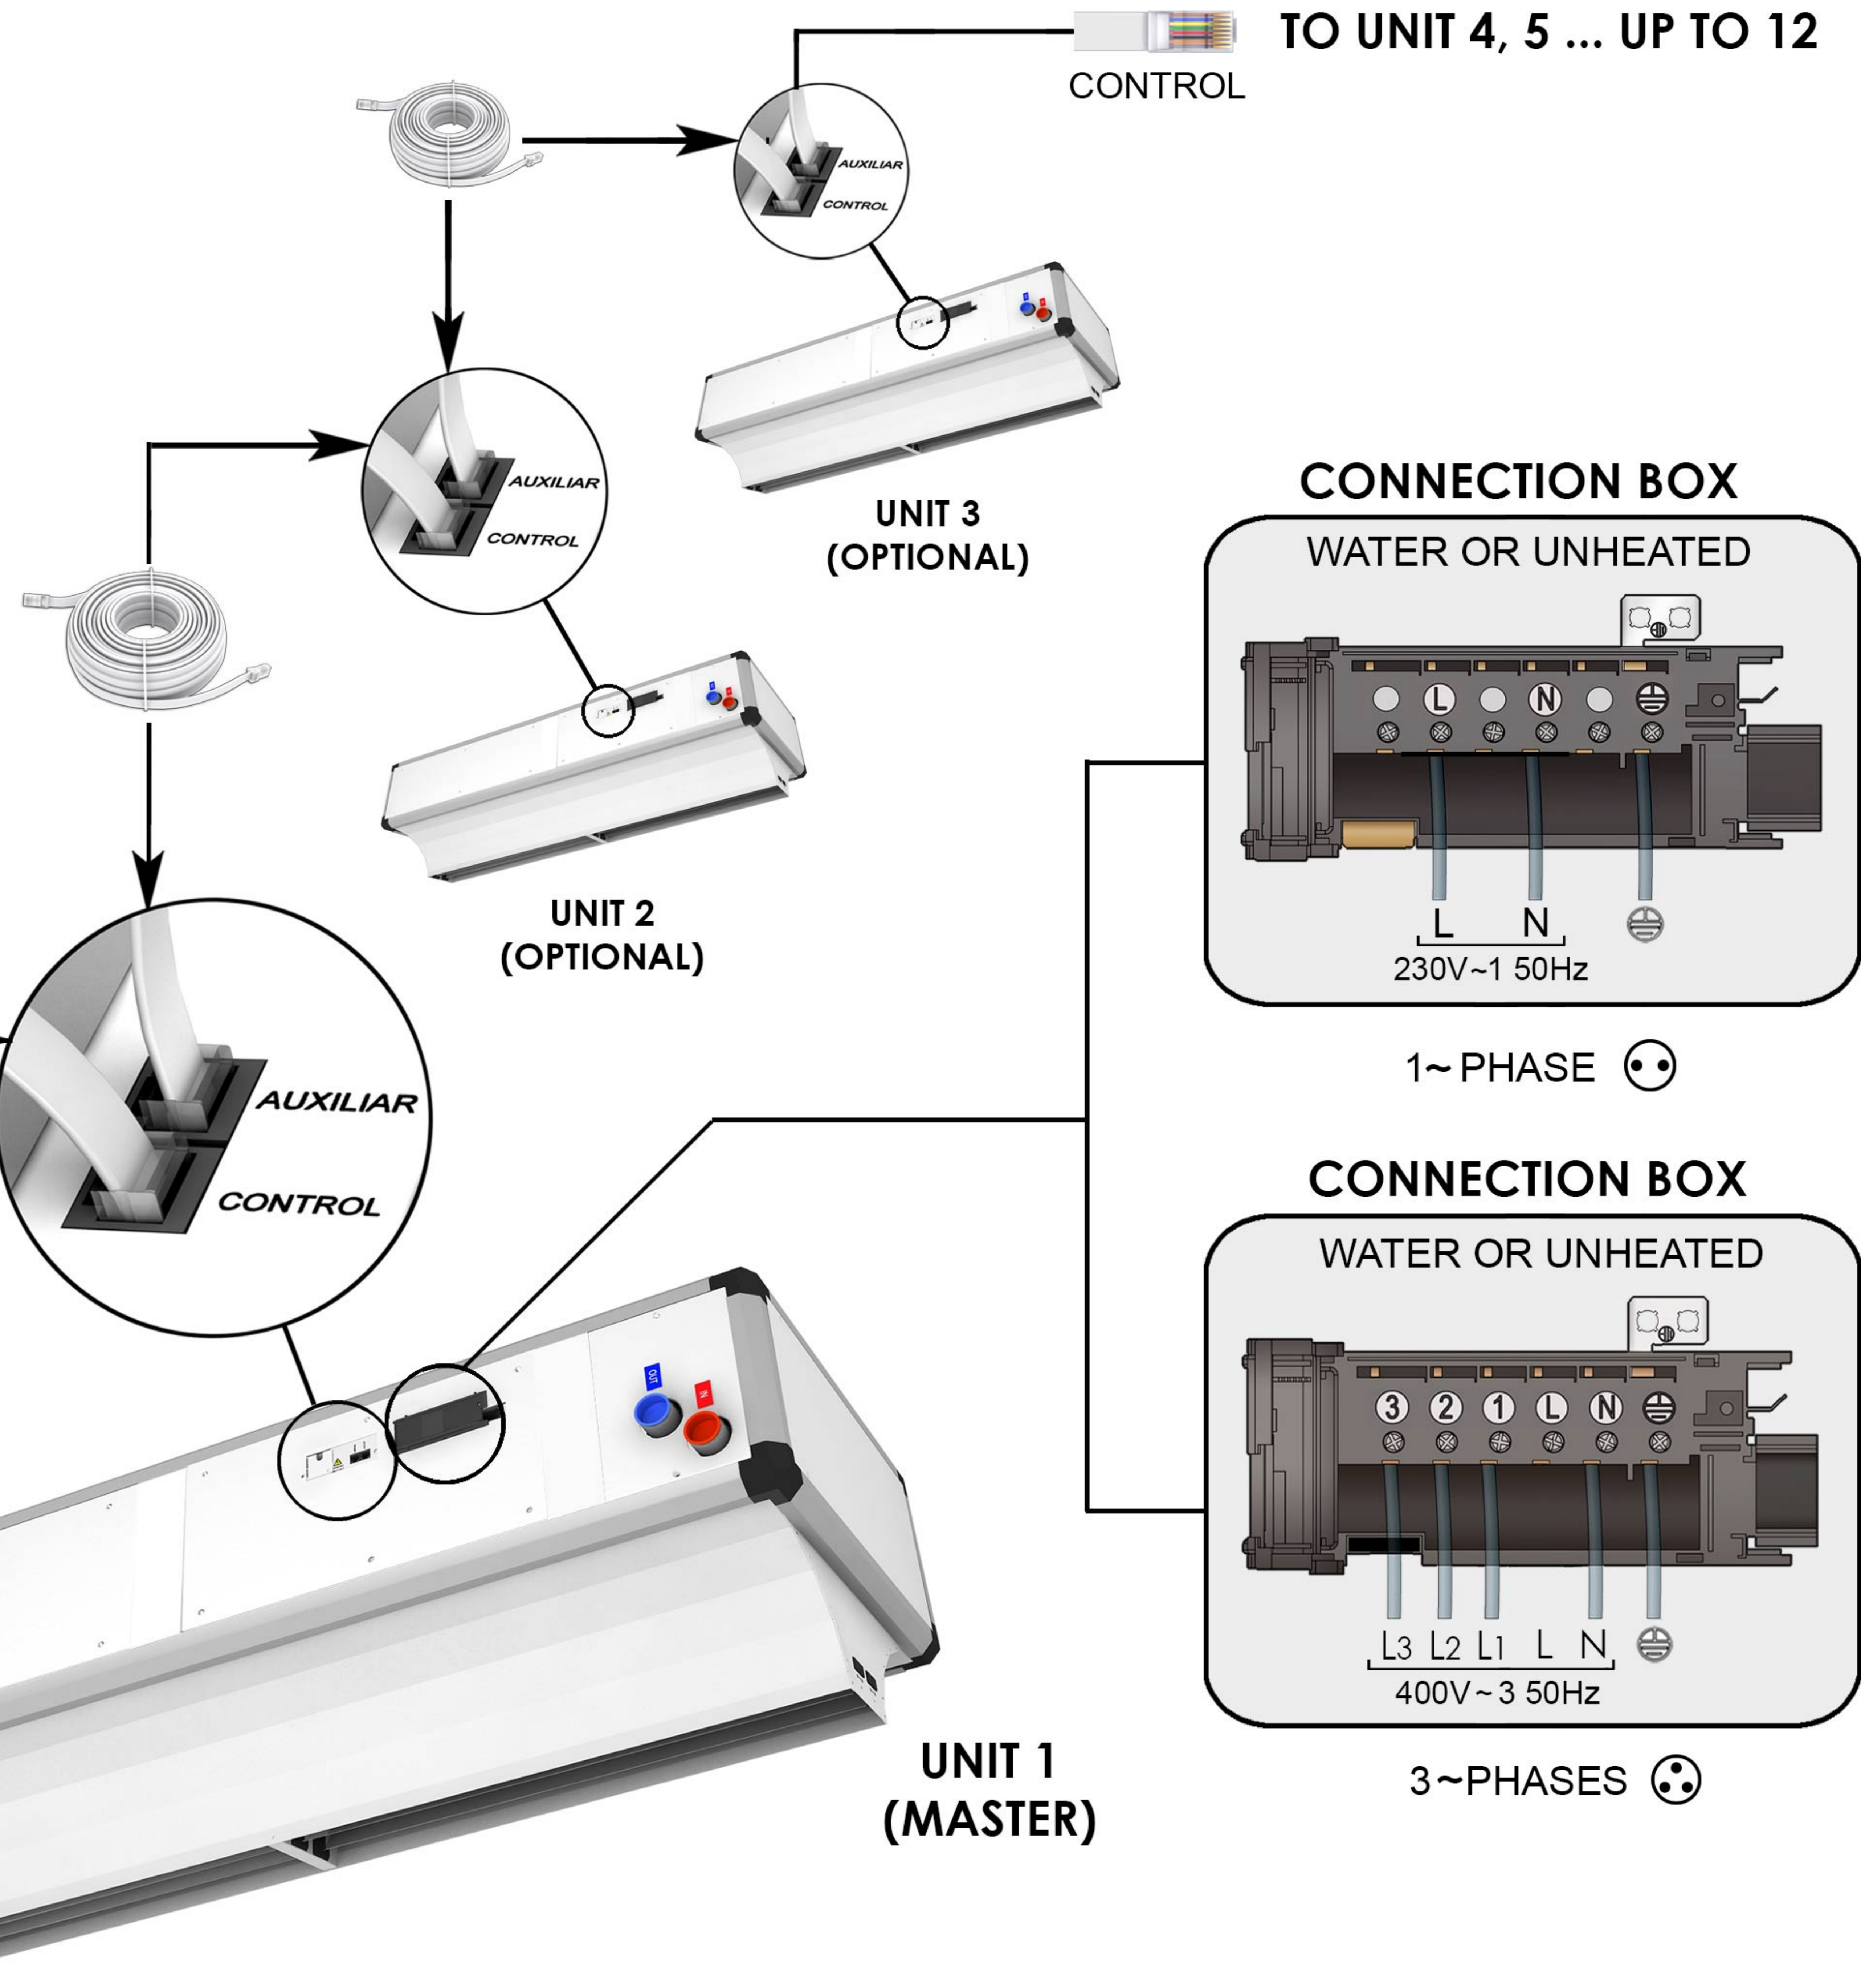

OPTIONAL SOLENOID VALVE

8 PINS CONNECTORS RJ45

CONTROL

10 m CABLE

CLEVER

STANDARD

CONNECTION BOX

WATER OR UNHEATED

230V~1 50Hz

1~PHASE

CONNECTION BOX

WATER OR UNHEATED

400V~3 50Hz

3~PHASES

UNIT 1 (MASTER)

UNIT 2 (OPTIONAL)

UNIT 3 (OPTIONAL)

TO UNIT 4, 5 ... UP TO 12

CONTROL

AUXILIAR CONTROL

AUXILIAR CONTROL

AUXILIAR CONTROL

AUXILIAR CONTROL