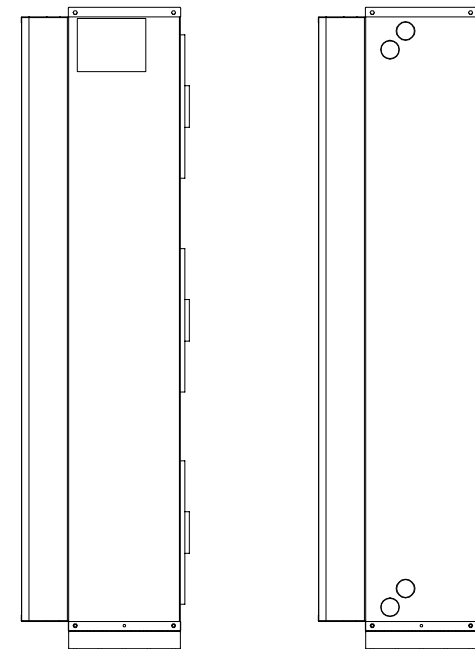

Door Left Side Installation (Standard)

Water Heated / Unheated

Electrical Heated

Door Right Side Installation

Electrical Heated

Water Heated / Unheated

	L
MXW 1500	1500
MXW 2000	2000
MXW 2500	2500