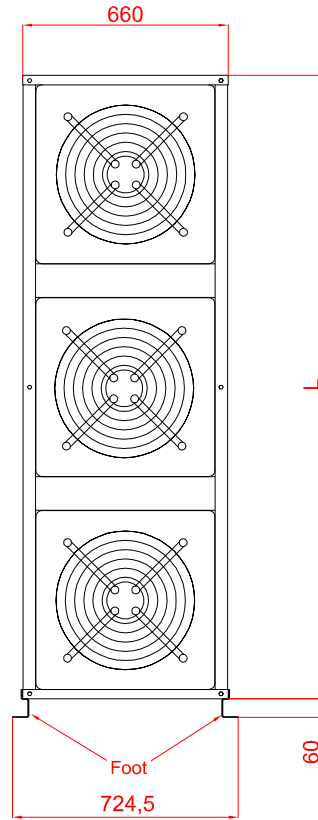

Door Left Side Installation (Standard)

Water Heated / Unheated

Electrical Heated

Door Right Side Installation

Electrical Heated

Water Heated / Unheated

	L
MXW 1500	1500
MXW 2000	2000
MXW 2500	2500