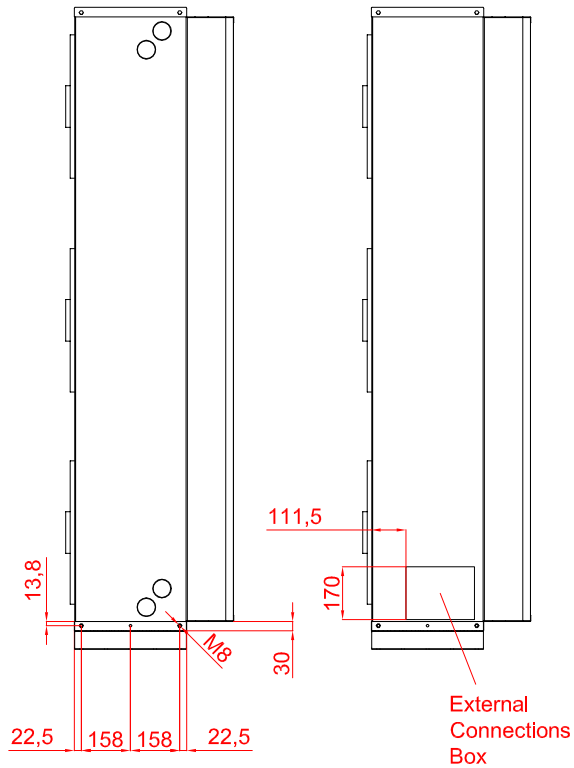

Door Left Side Installation (Standard)

Water Heated / Unheated

Electrical Heated

Door Right Side Installation

Electrical Heated

Water Heated / Unheated

	L
MXW 1500	1500
MXW 2000	2000
MXW 2500	2500