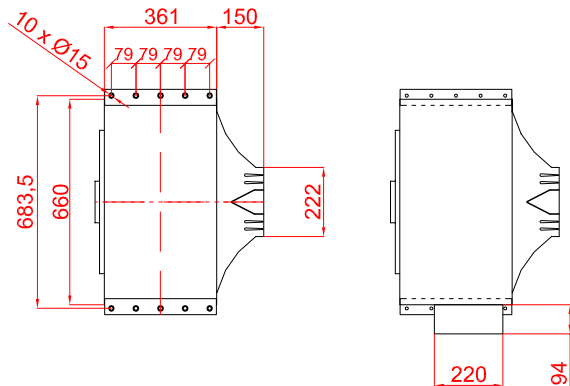

Door Left Side Installation (Standard)

Water Heated / Unheated

Electrical Heated

Door Right Side Installation

Electrical Heated

Water Heated / Unheated

	L
MXW 1500	1500
MXW 2000	2000
MXW 2500	2500