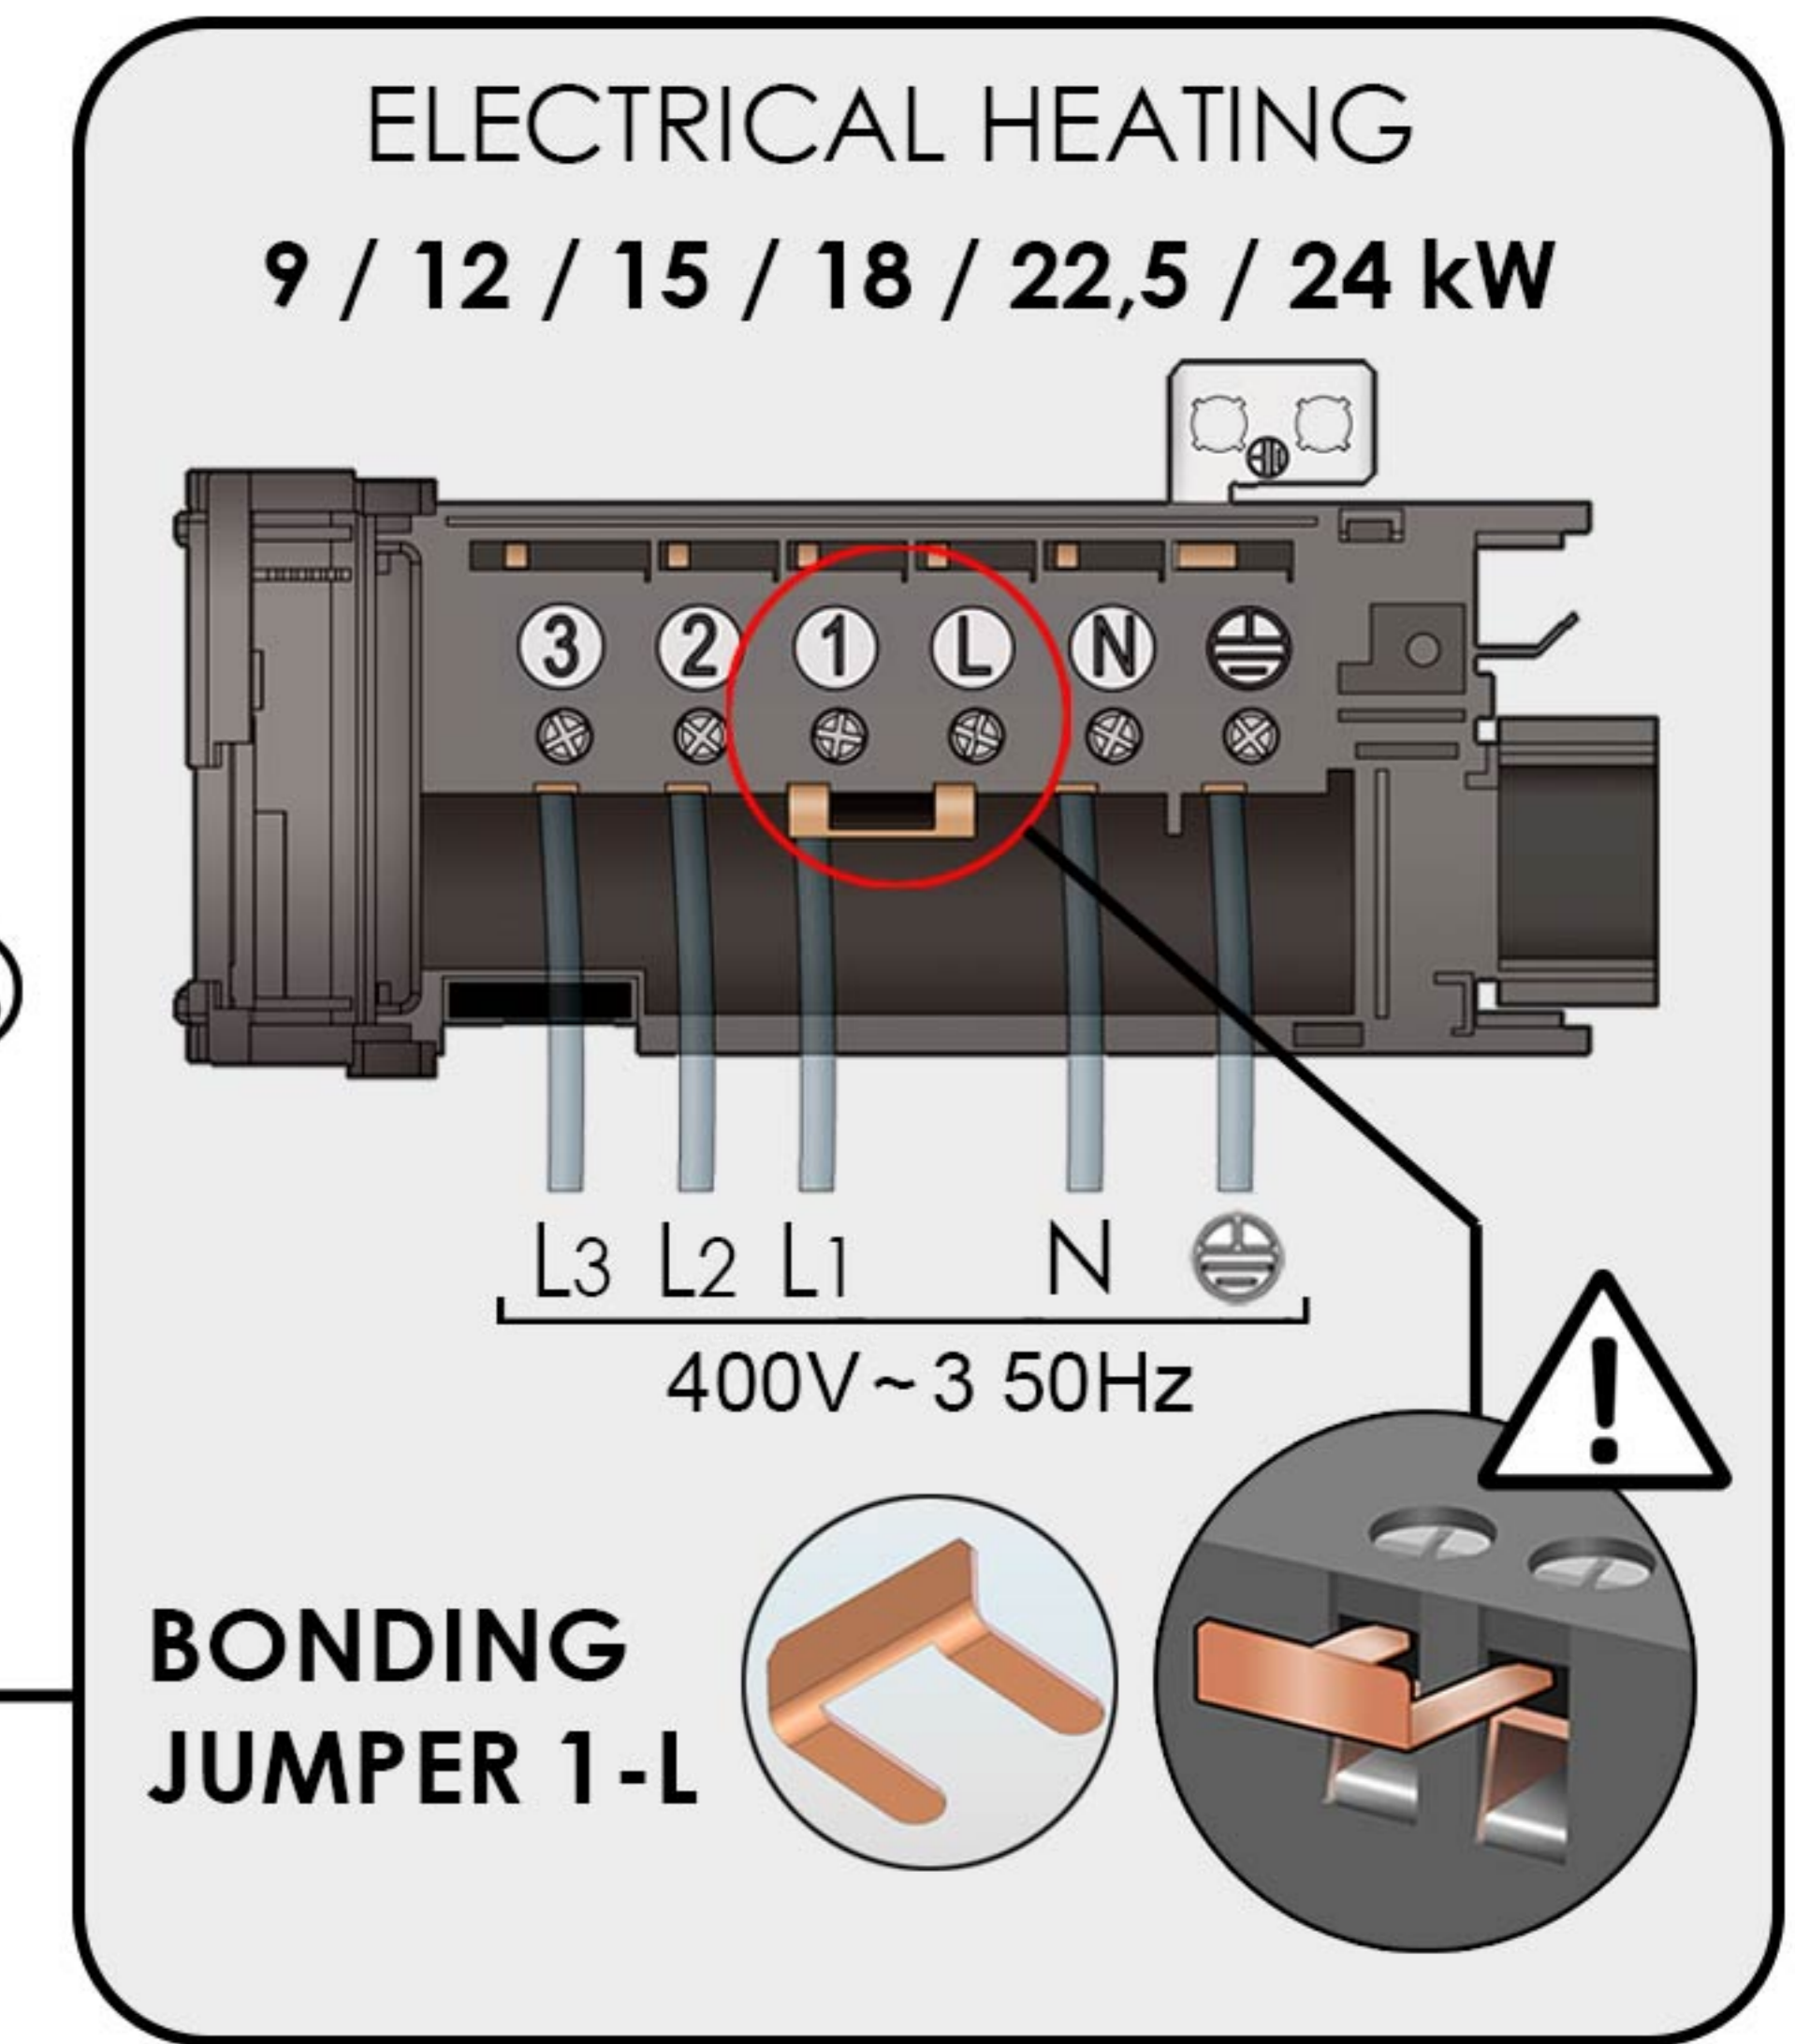

OPTIONAL SOLENOID VALVE

8 PINS CONNECTORS RJ45

TO UNIT 4, 5 ... UP TO 12

EXTERNAL CONNECTION BOX

INTERNAL CONNECTIONS
3~PHASE

1~PHASE

3~PHASE