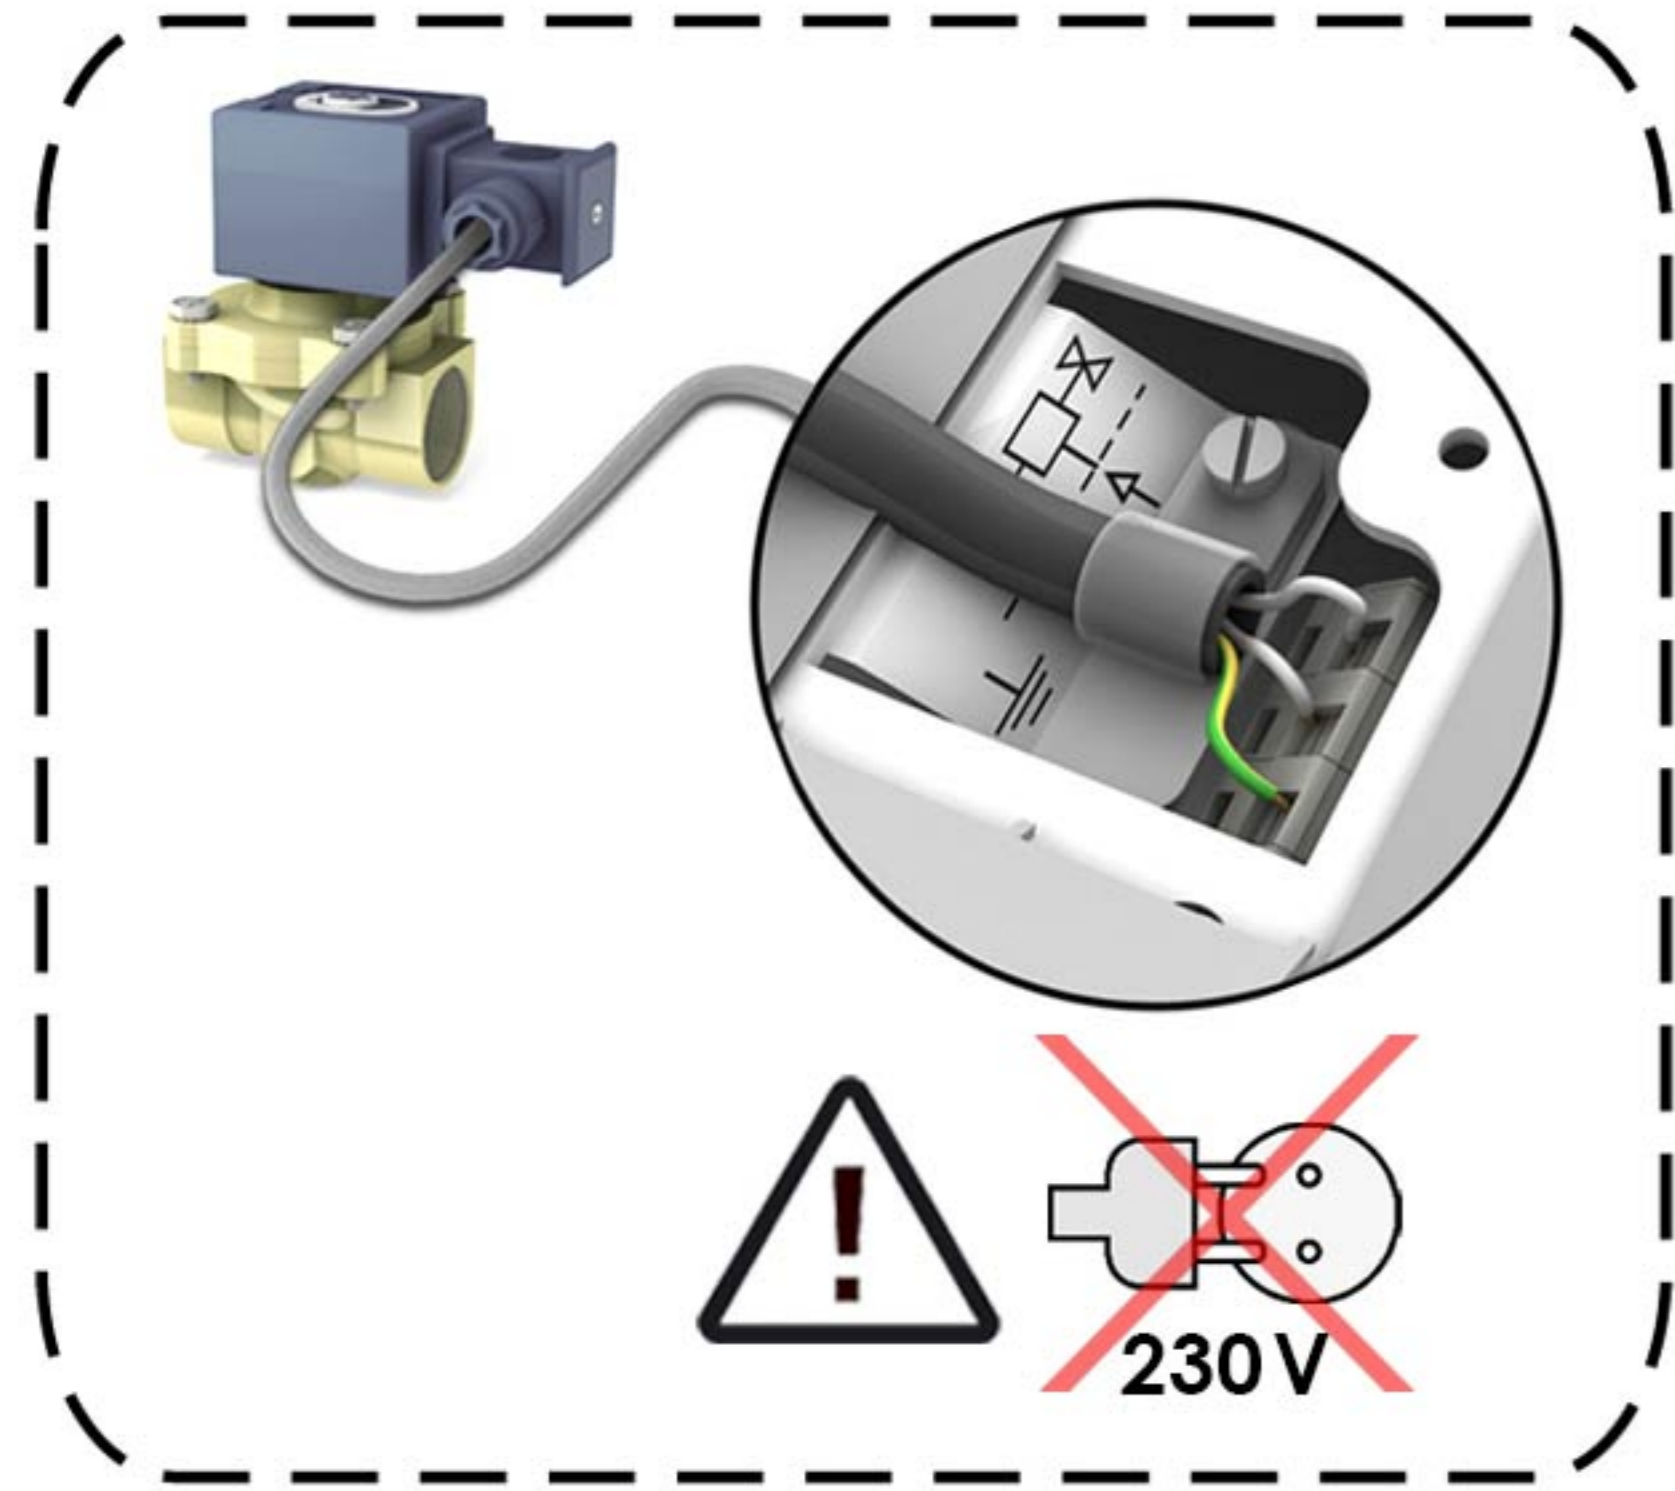

OPTIONAL SOLENOID VALVE

8 PINS CONNECTORS RJ45

TO UNIT 4, 5 ... UP TO 12

EXTERNAL CONNECTION BOX

INTERNAL CONNECTIONS
3~PHASE

1~PHASE

3~PHASE