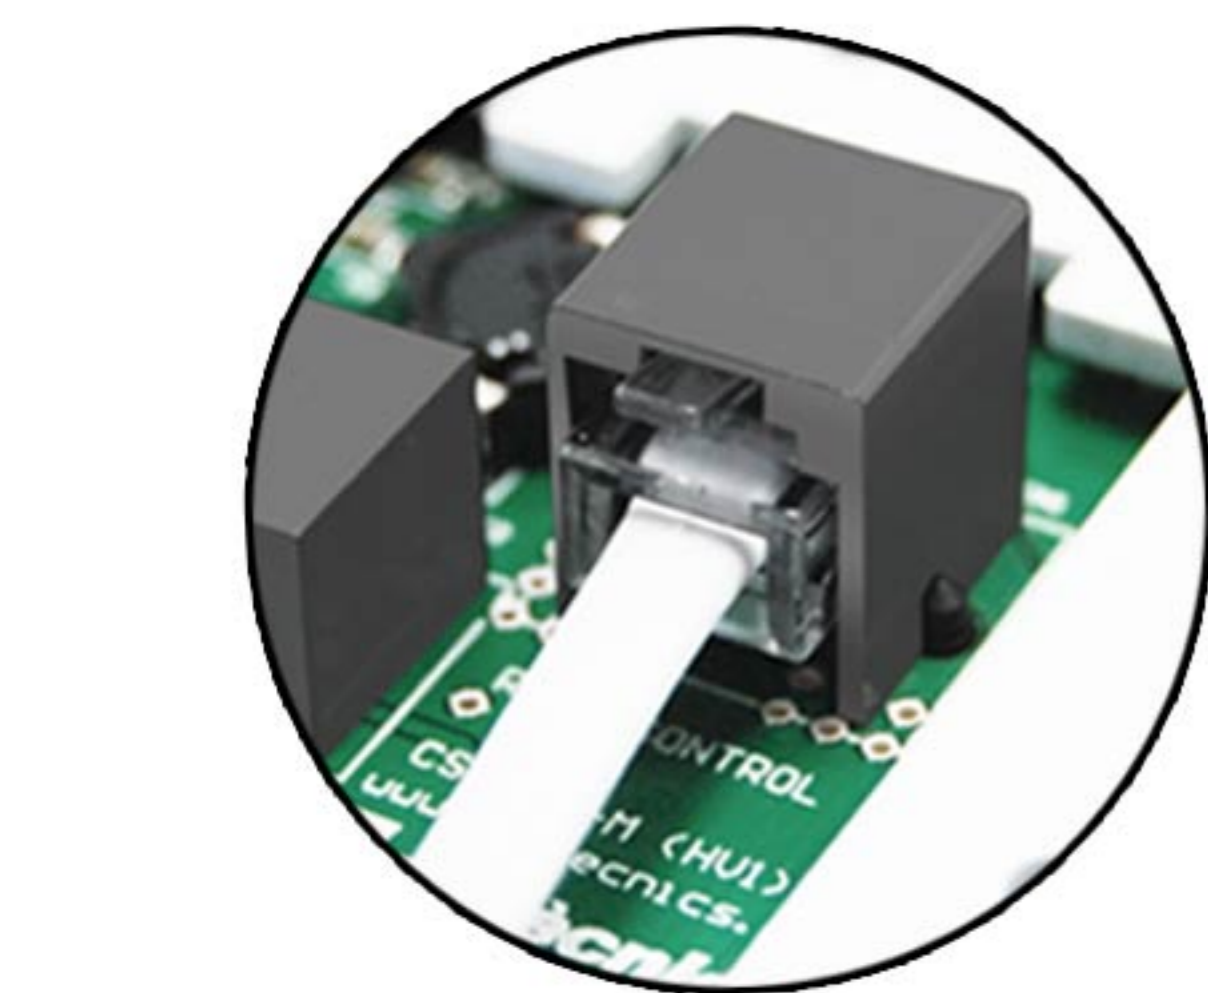

OPTIONAL SOLENOID VALVE

8 PINS CONNECTORS RJ45

TO UNIT 4, 5 ... UP TO 12

EXTERNAL CONNECTION BOX

INTERNAL CONNECTIONS
3~PHASE

1~PHASE

3~PHASE