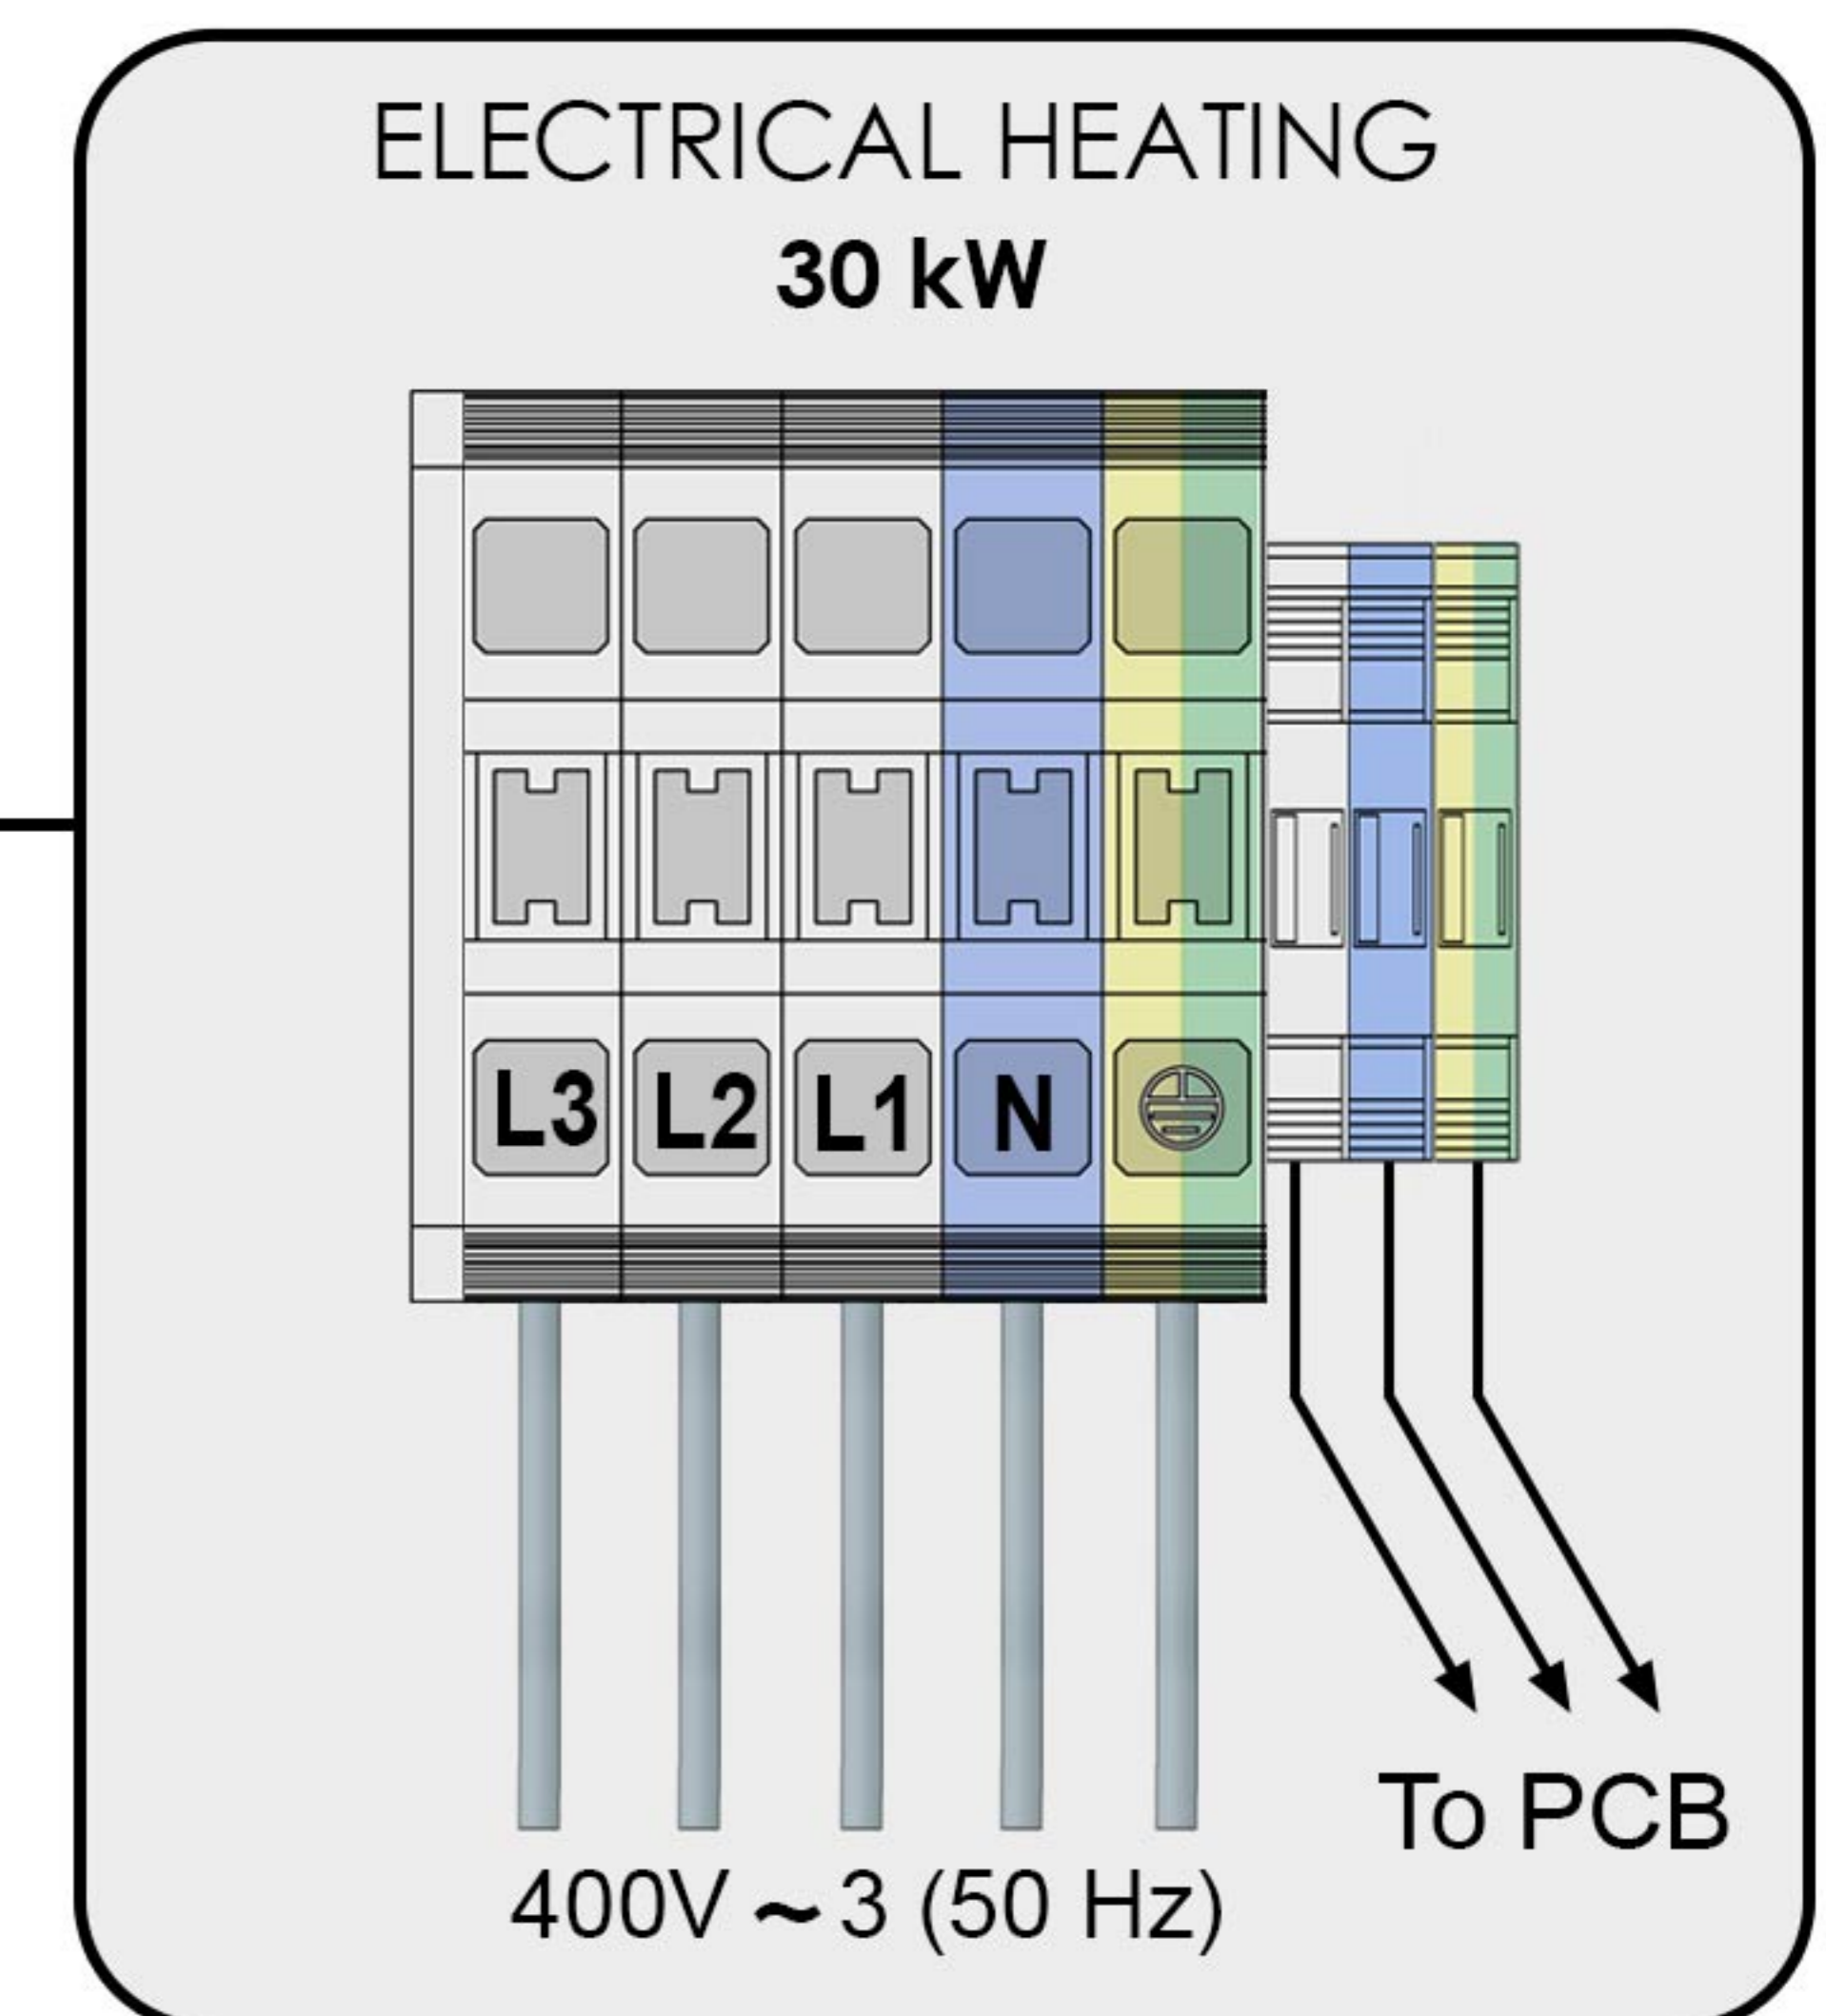

OPTIONAL SOLENOID VALVE

8 PINS CONNECTORS RJ45

TO UNIT 4, 5 ... UP TO 12

EXTERNAL CONNECTION BOX

INTERNAL CONNECTIONS
3~PHASE

1~PHASE

3~PHASE