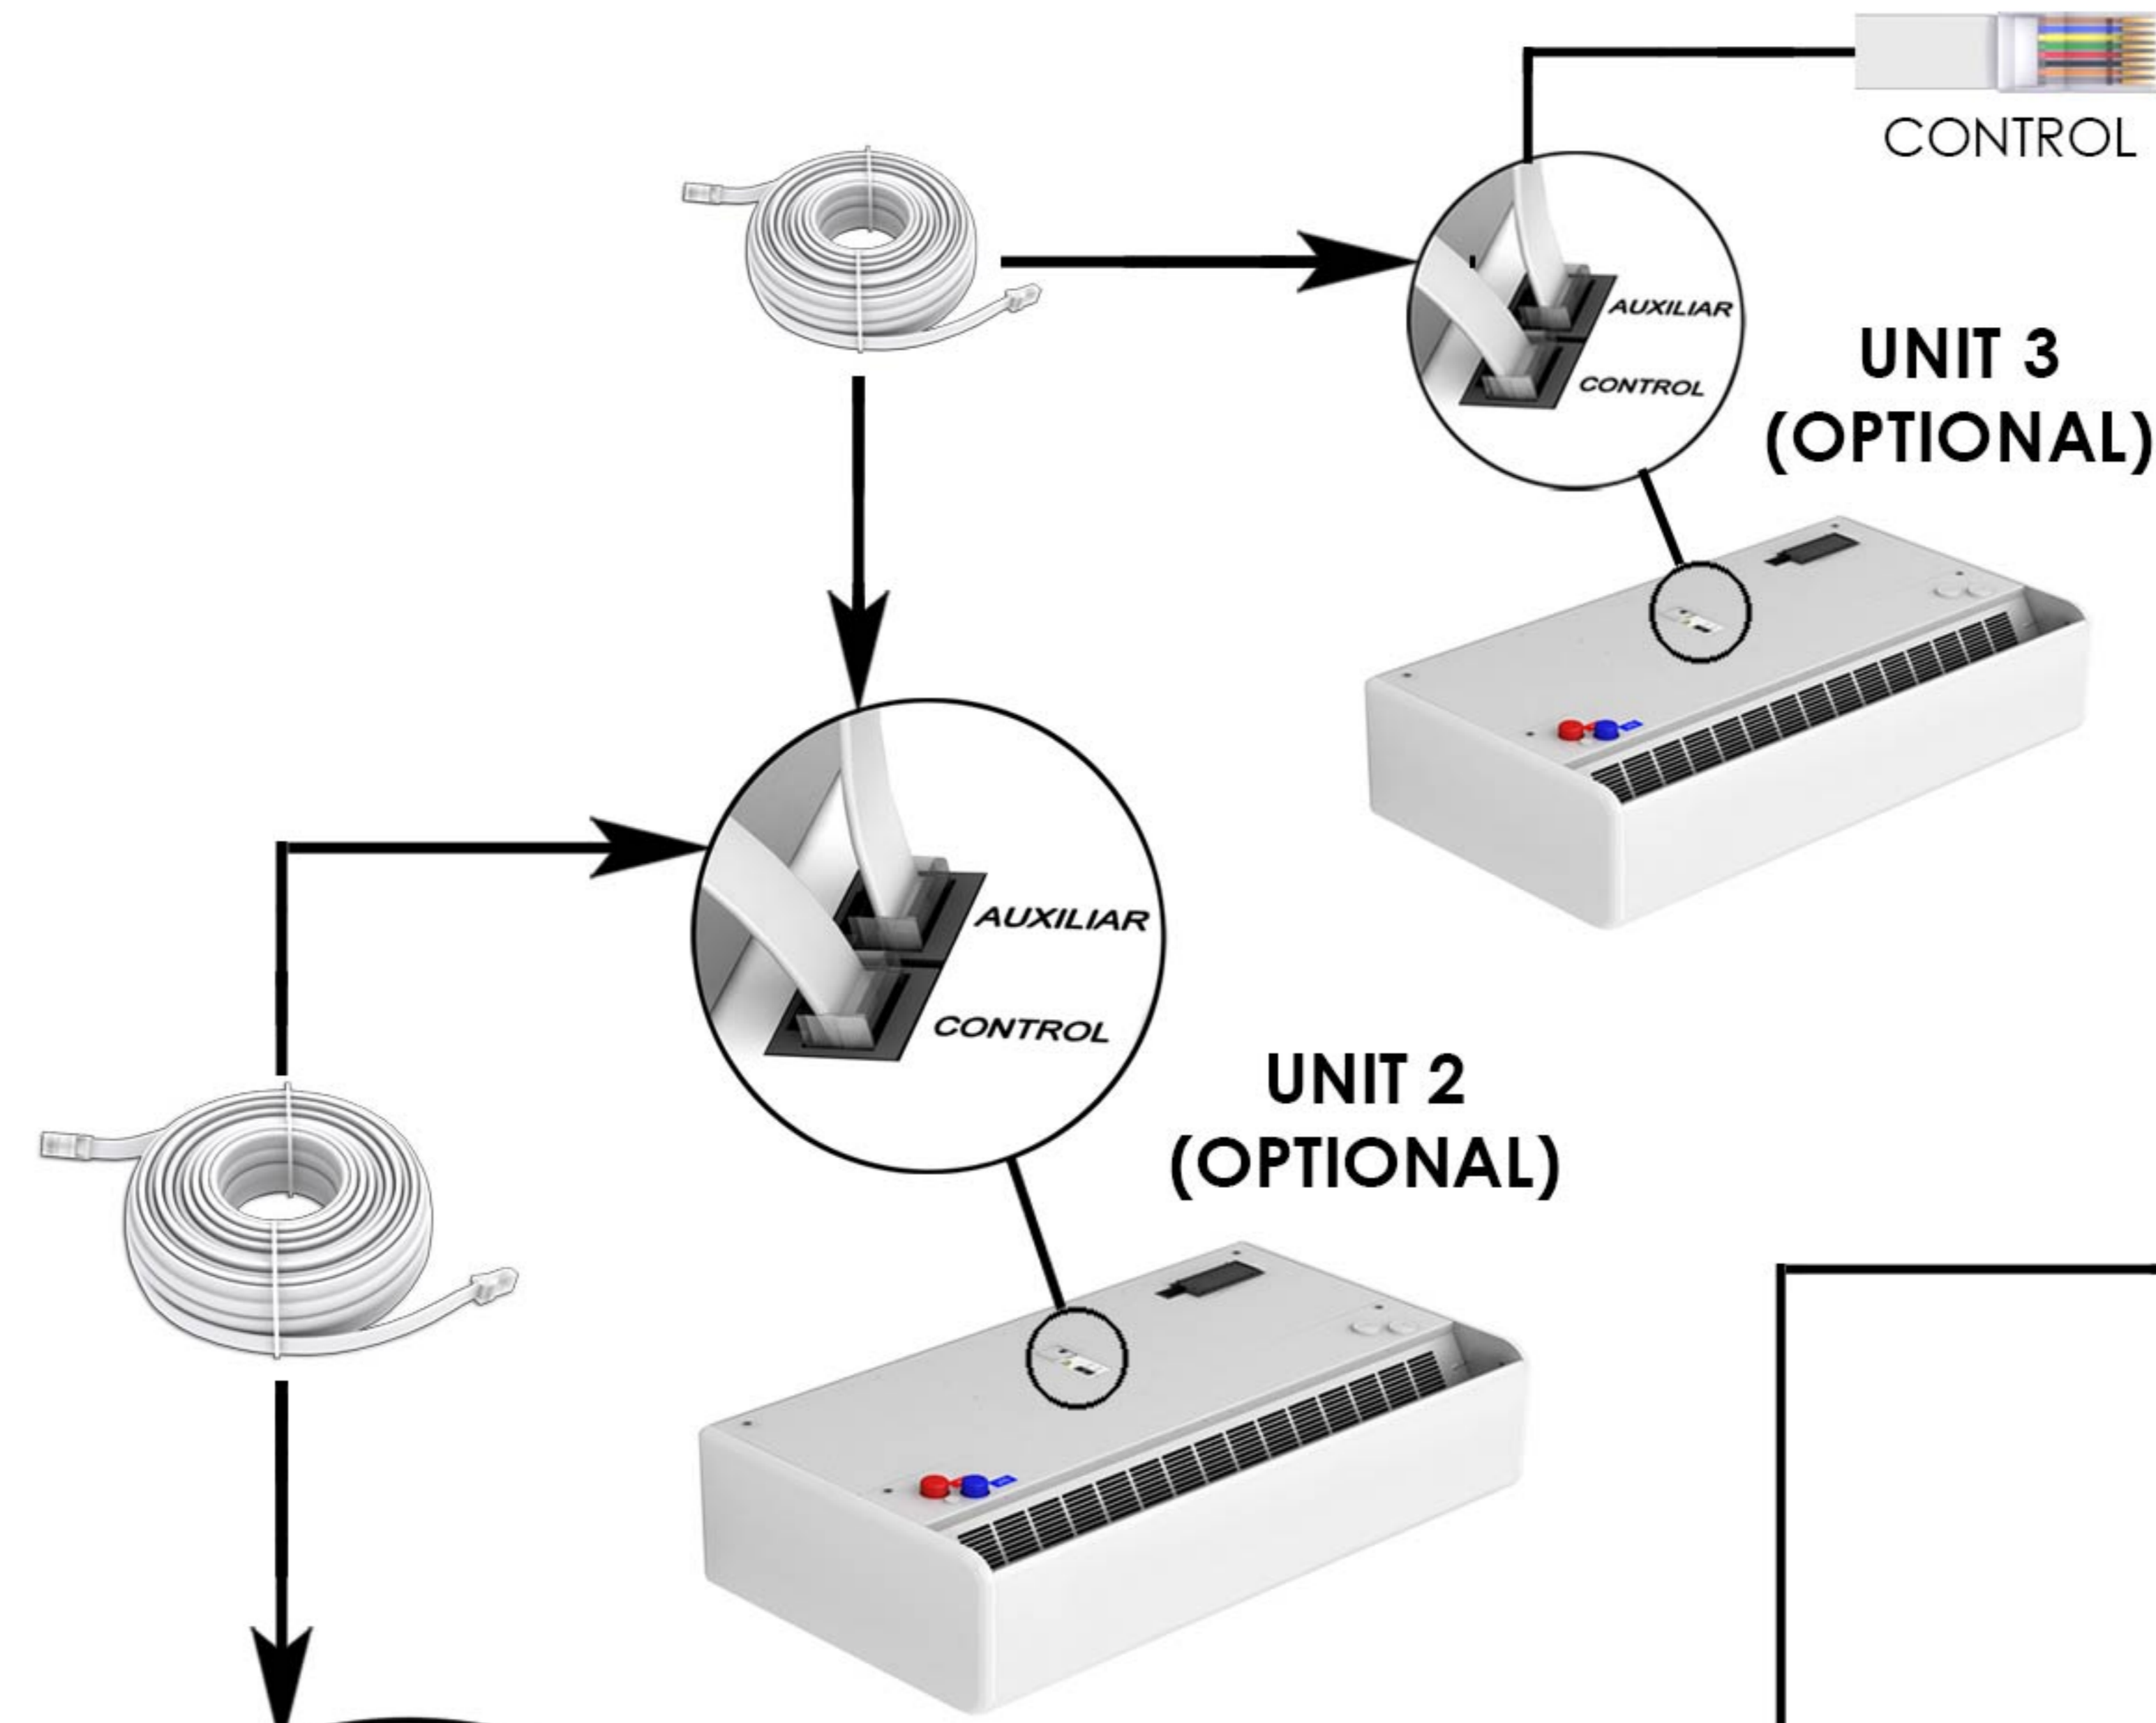

OPTIONAL SOLENOID VALVE

8 PINS CONNECTORS RJ45

TO UNIT 4, 5 ... UP TO 12

EXTERNAL CONNECTION BOX

INTERNAL CONNECTIONS
3~PHASE

1~PHASE

3~PHASE