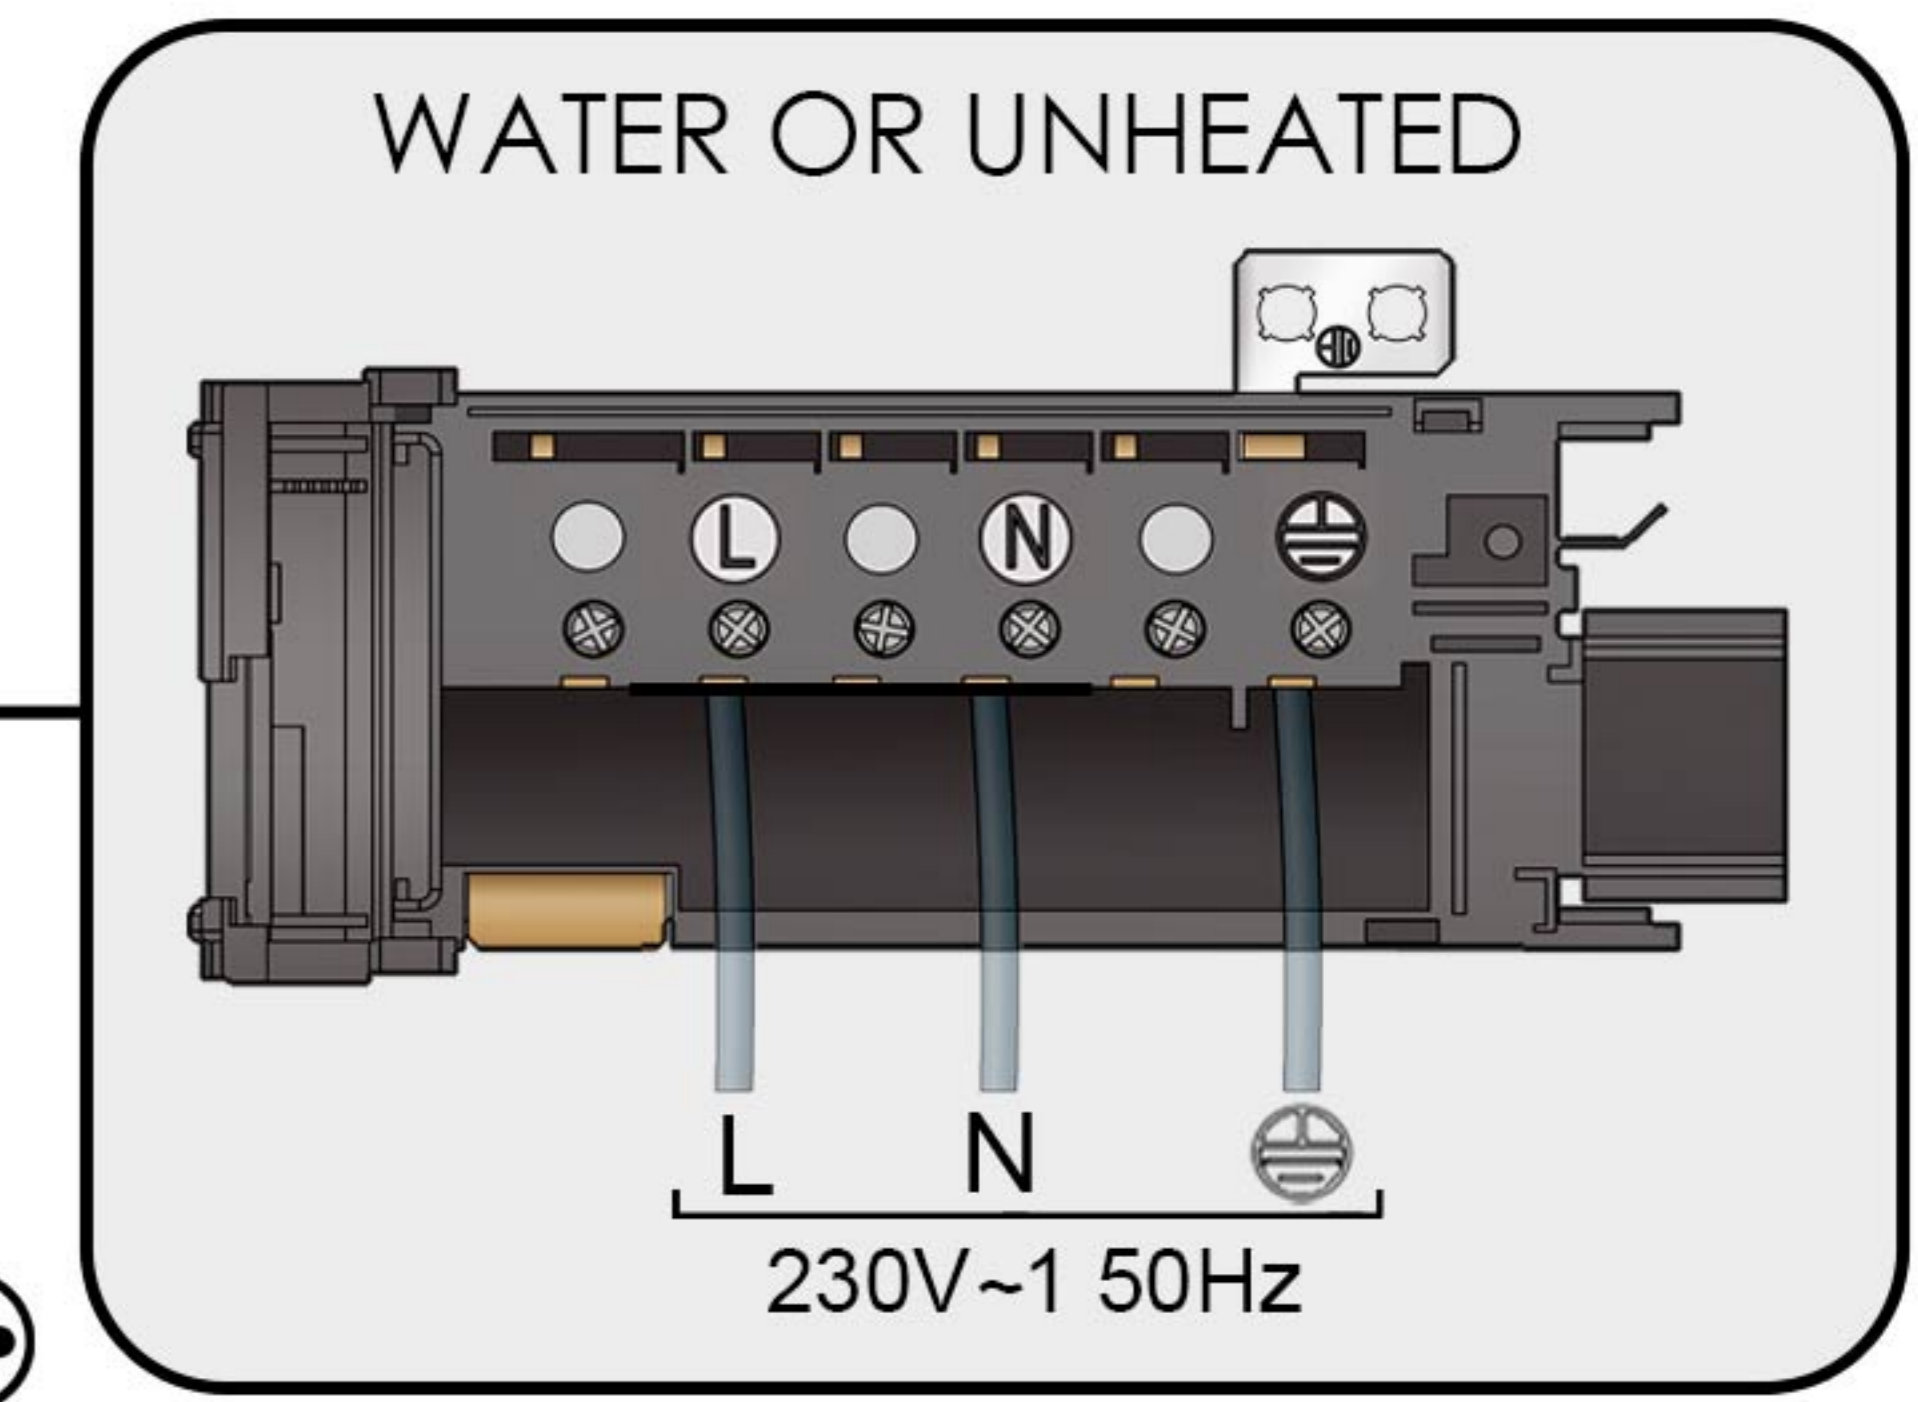

OPTIONAL SOLENOID VALVE

8 PINS CONNECTORS RJ45

TO UNIT 4, 5 ... UP TO 12

EXTERNAL CONNECTION BOX

INTERNAL CONNECTIONS
3~PHASE

1~PHASE

3~PHASE