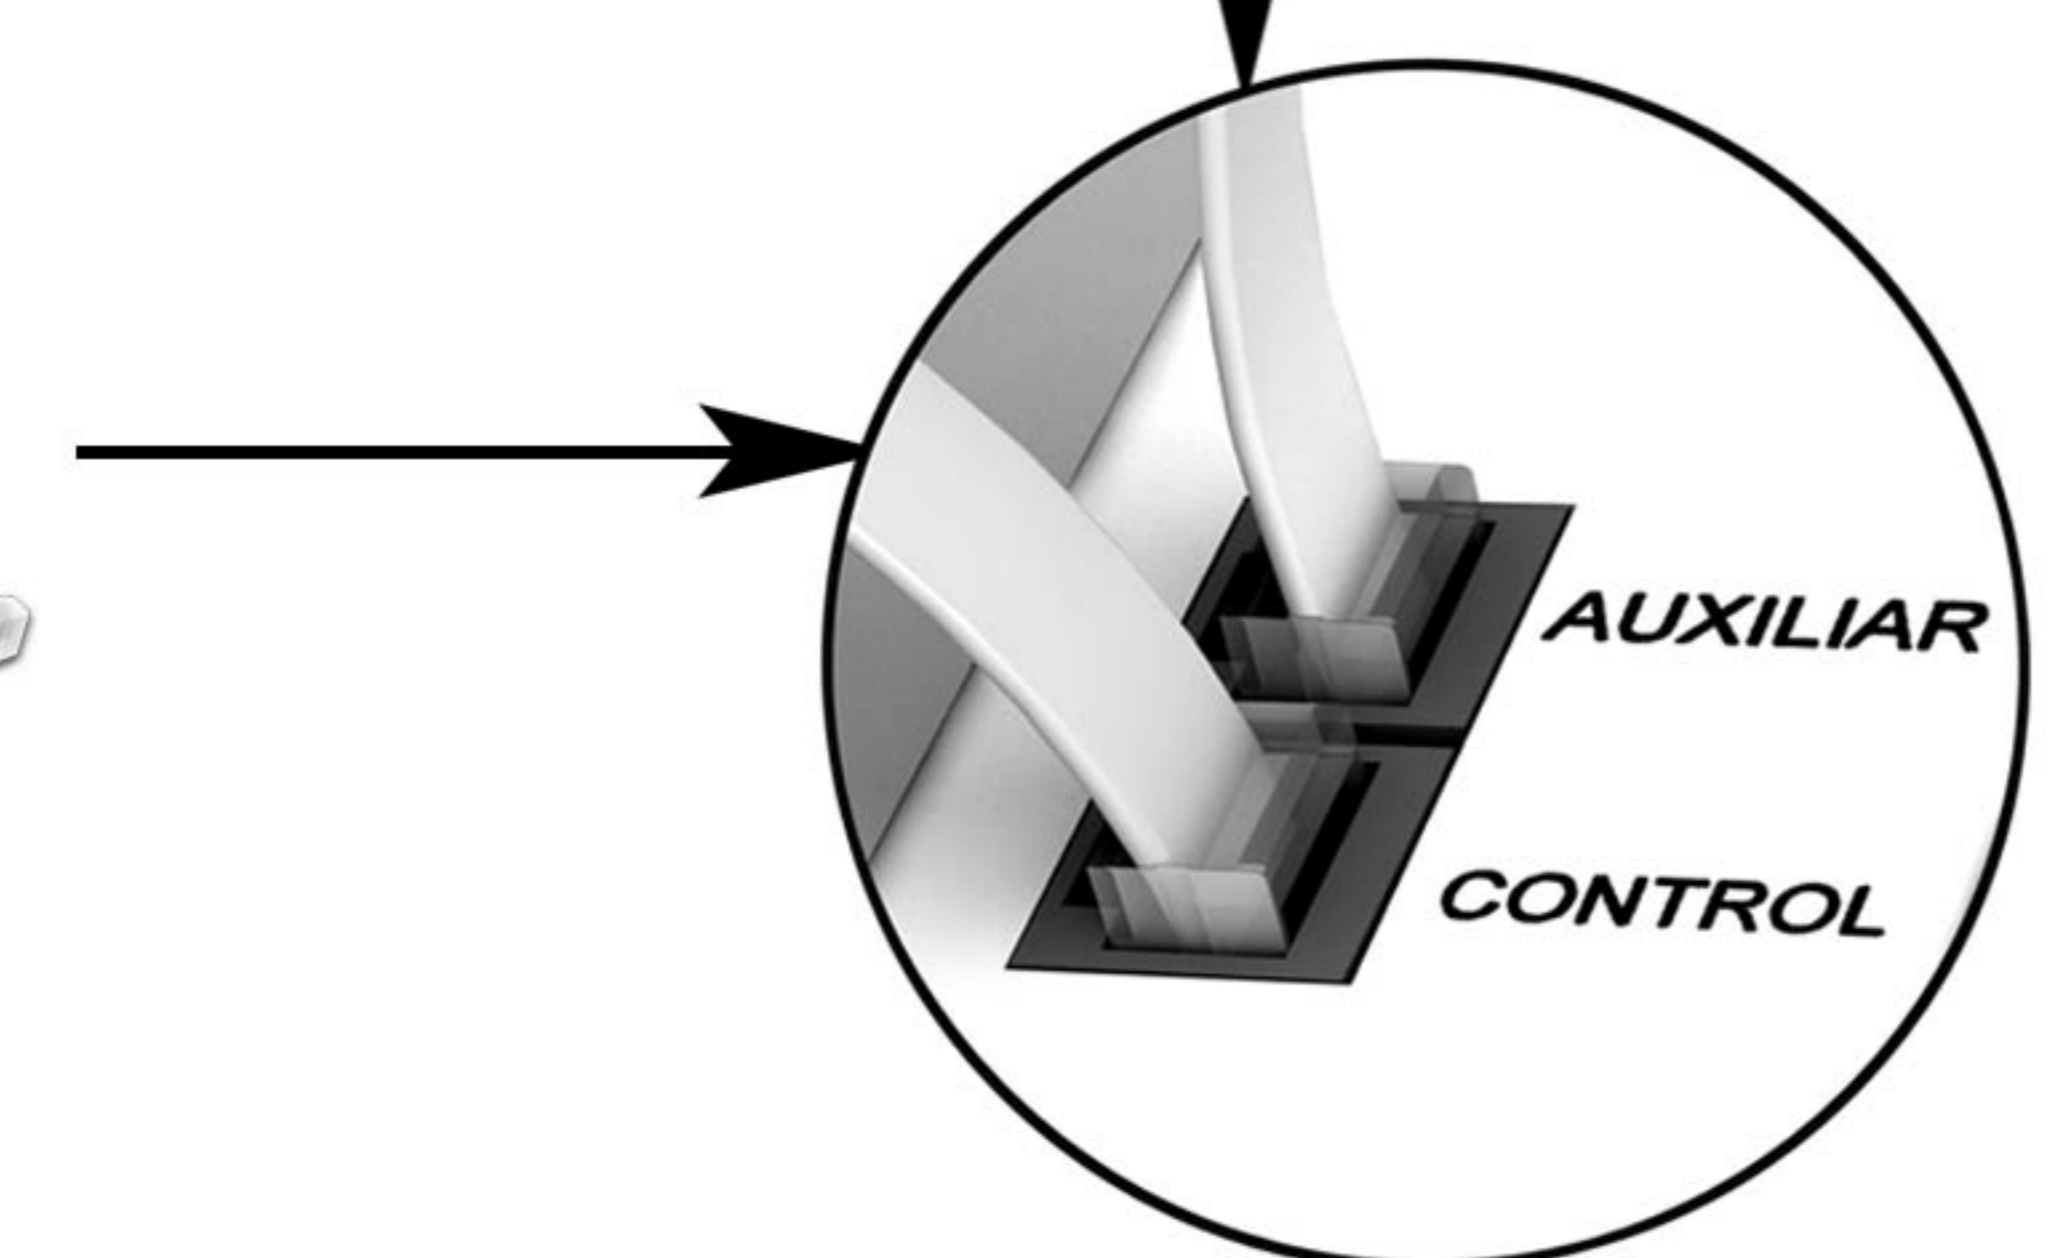

OPTIONAL SOLENOID VALVE

8 PINS CONNECTORS RJ45

TO UNIT 4, 5 ... UP TO 12

EXTERNAL CONNECTION BOX

INTERNAL CONNECTIONS
3~PHASE

1~PHASE

3~PHASE