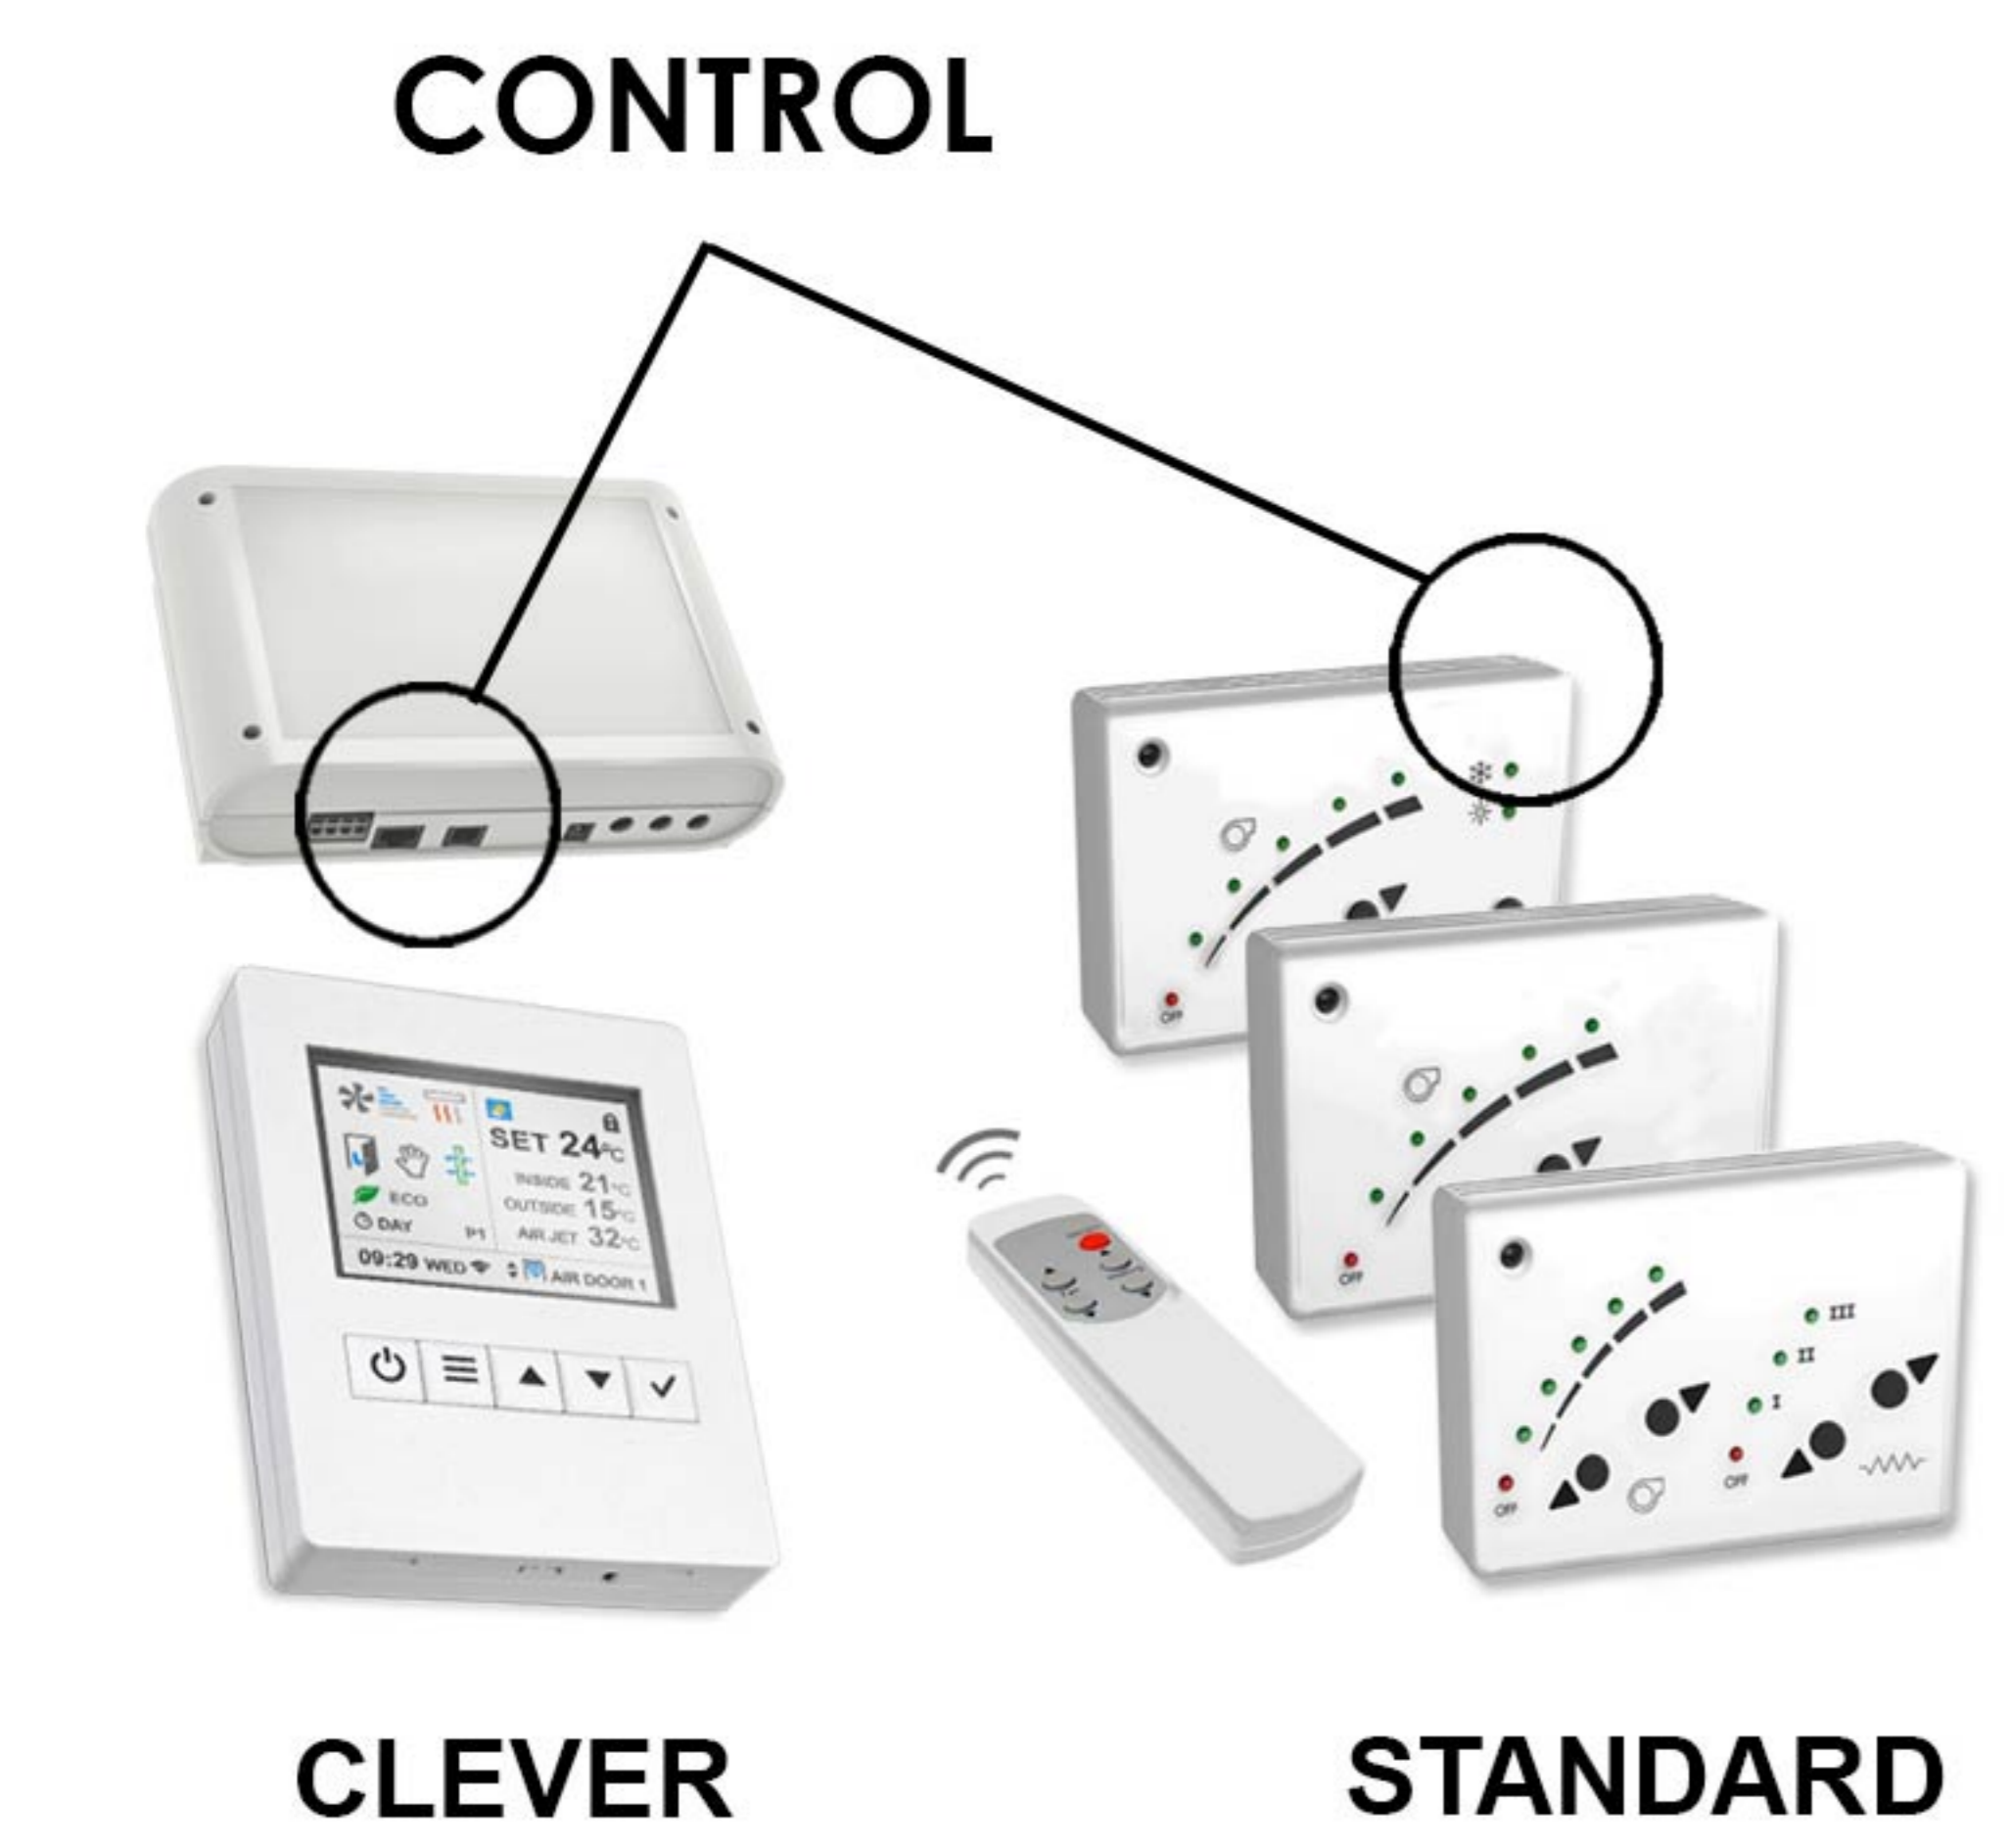

OPTIONAL SOLENOID VALVE

8 PINS CONNECTORS RJ45

TO UNIT 4, 5 ... UP TO 12

EXTERNAL CONNECTION BOX

INTERNAL CONNECTIONS
3~PHASE

1~PHASE

3~PHASE