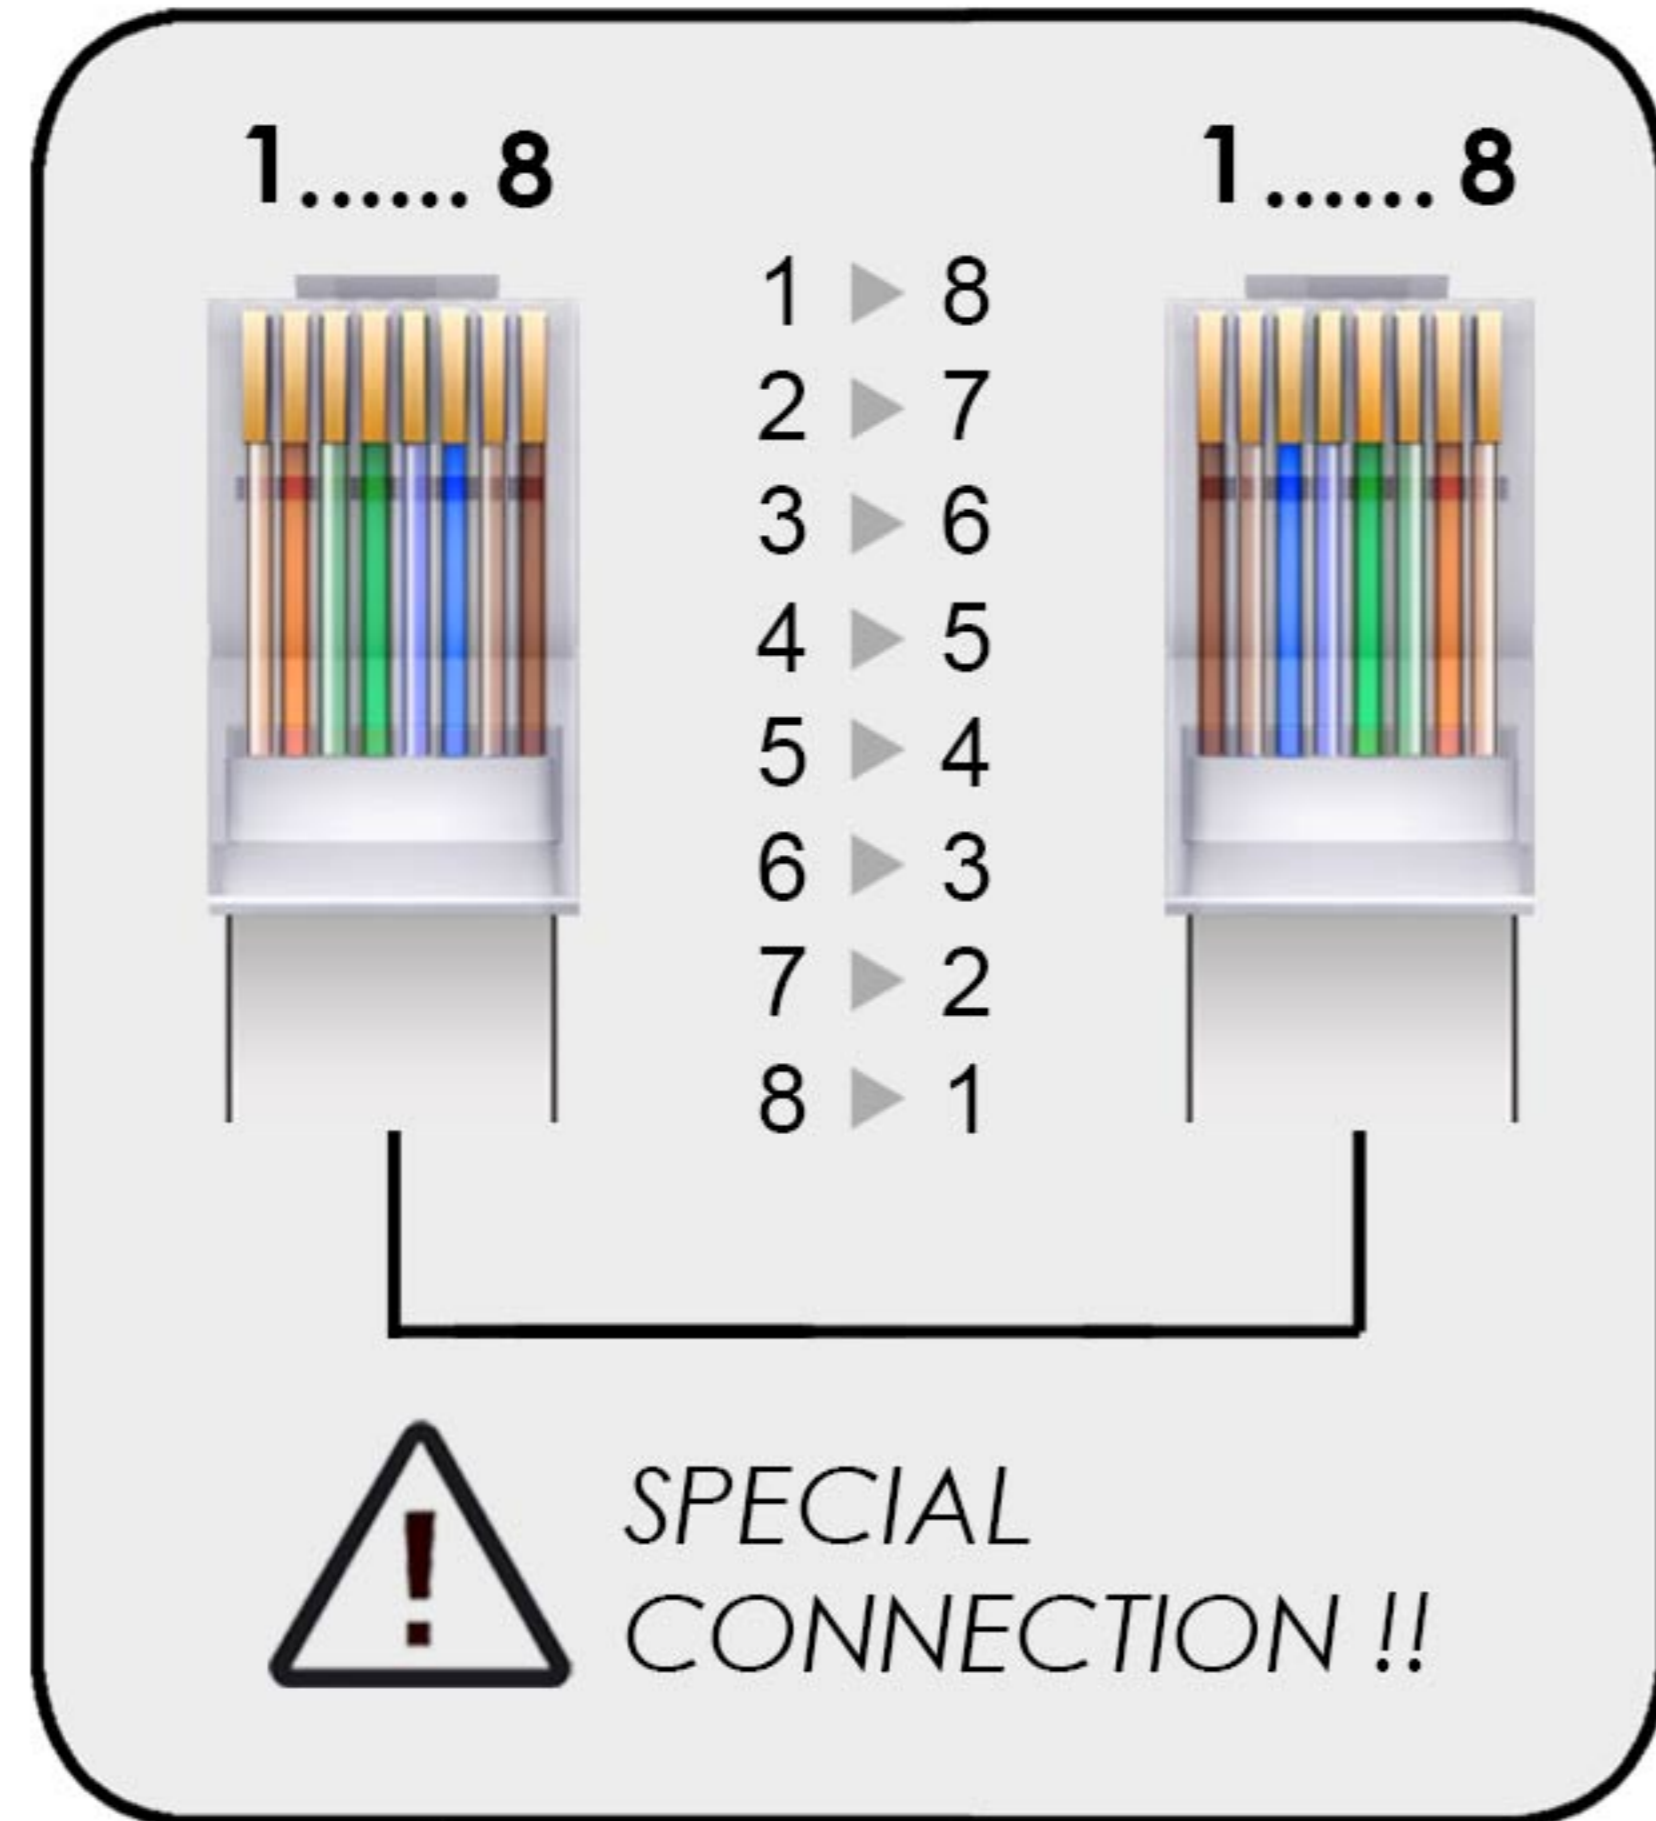

OPTIONAL SOLENOID VALVE

8 PINS CONNECTORS RJ45

TO UNIT 4, 5 ... UP TO 12

EXTERNAL CONNECTION BOX

INTERNAL CONNECTIONS
3~PHASE

1~PHASE

3~PHASE