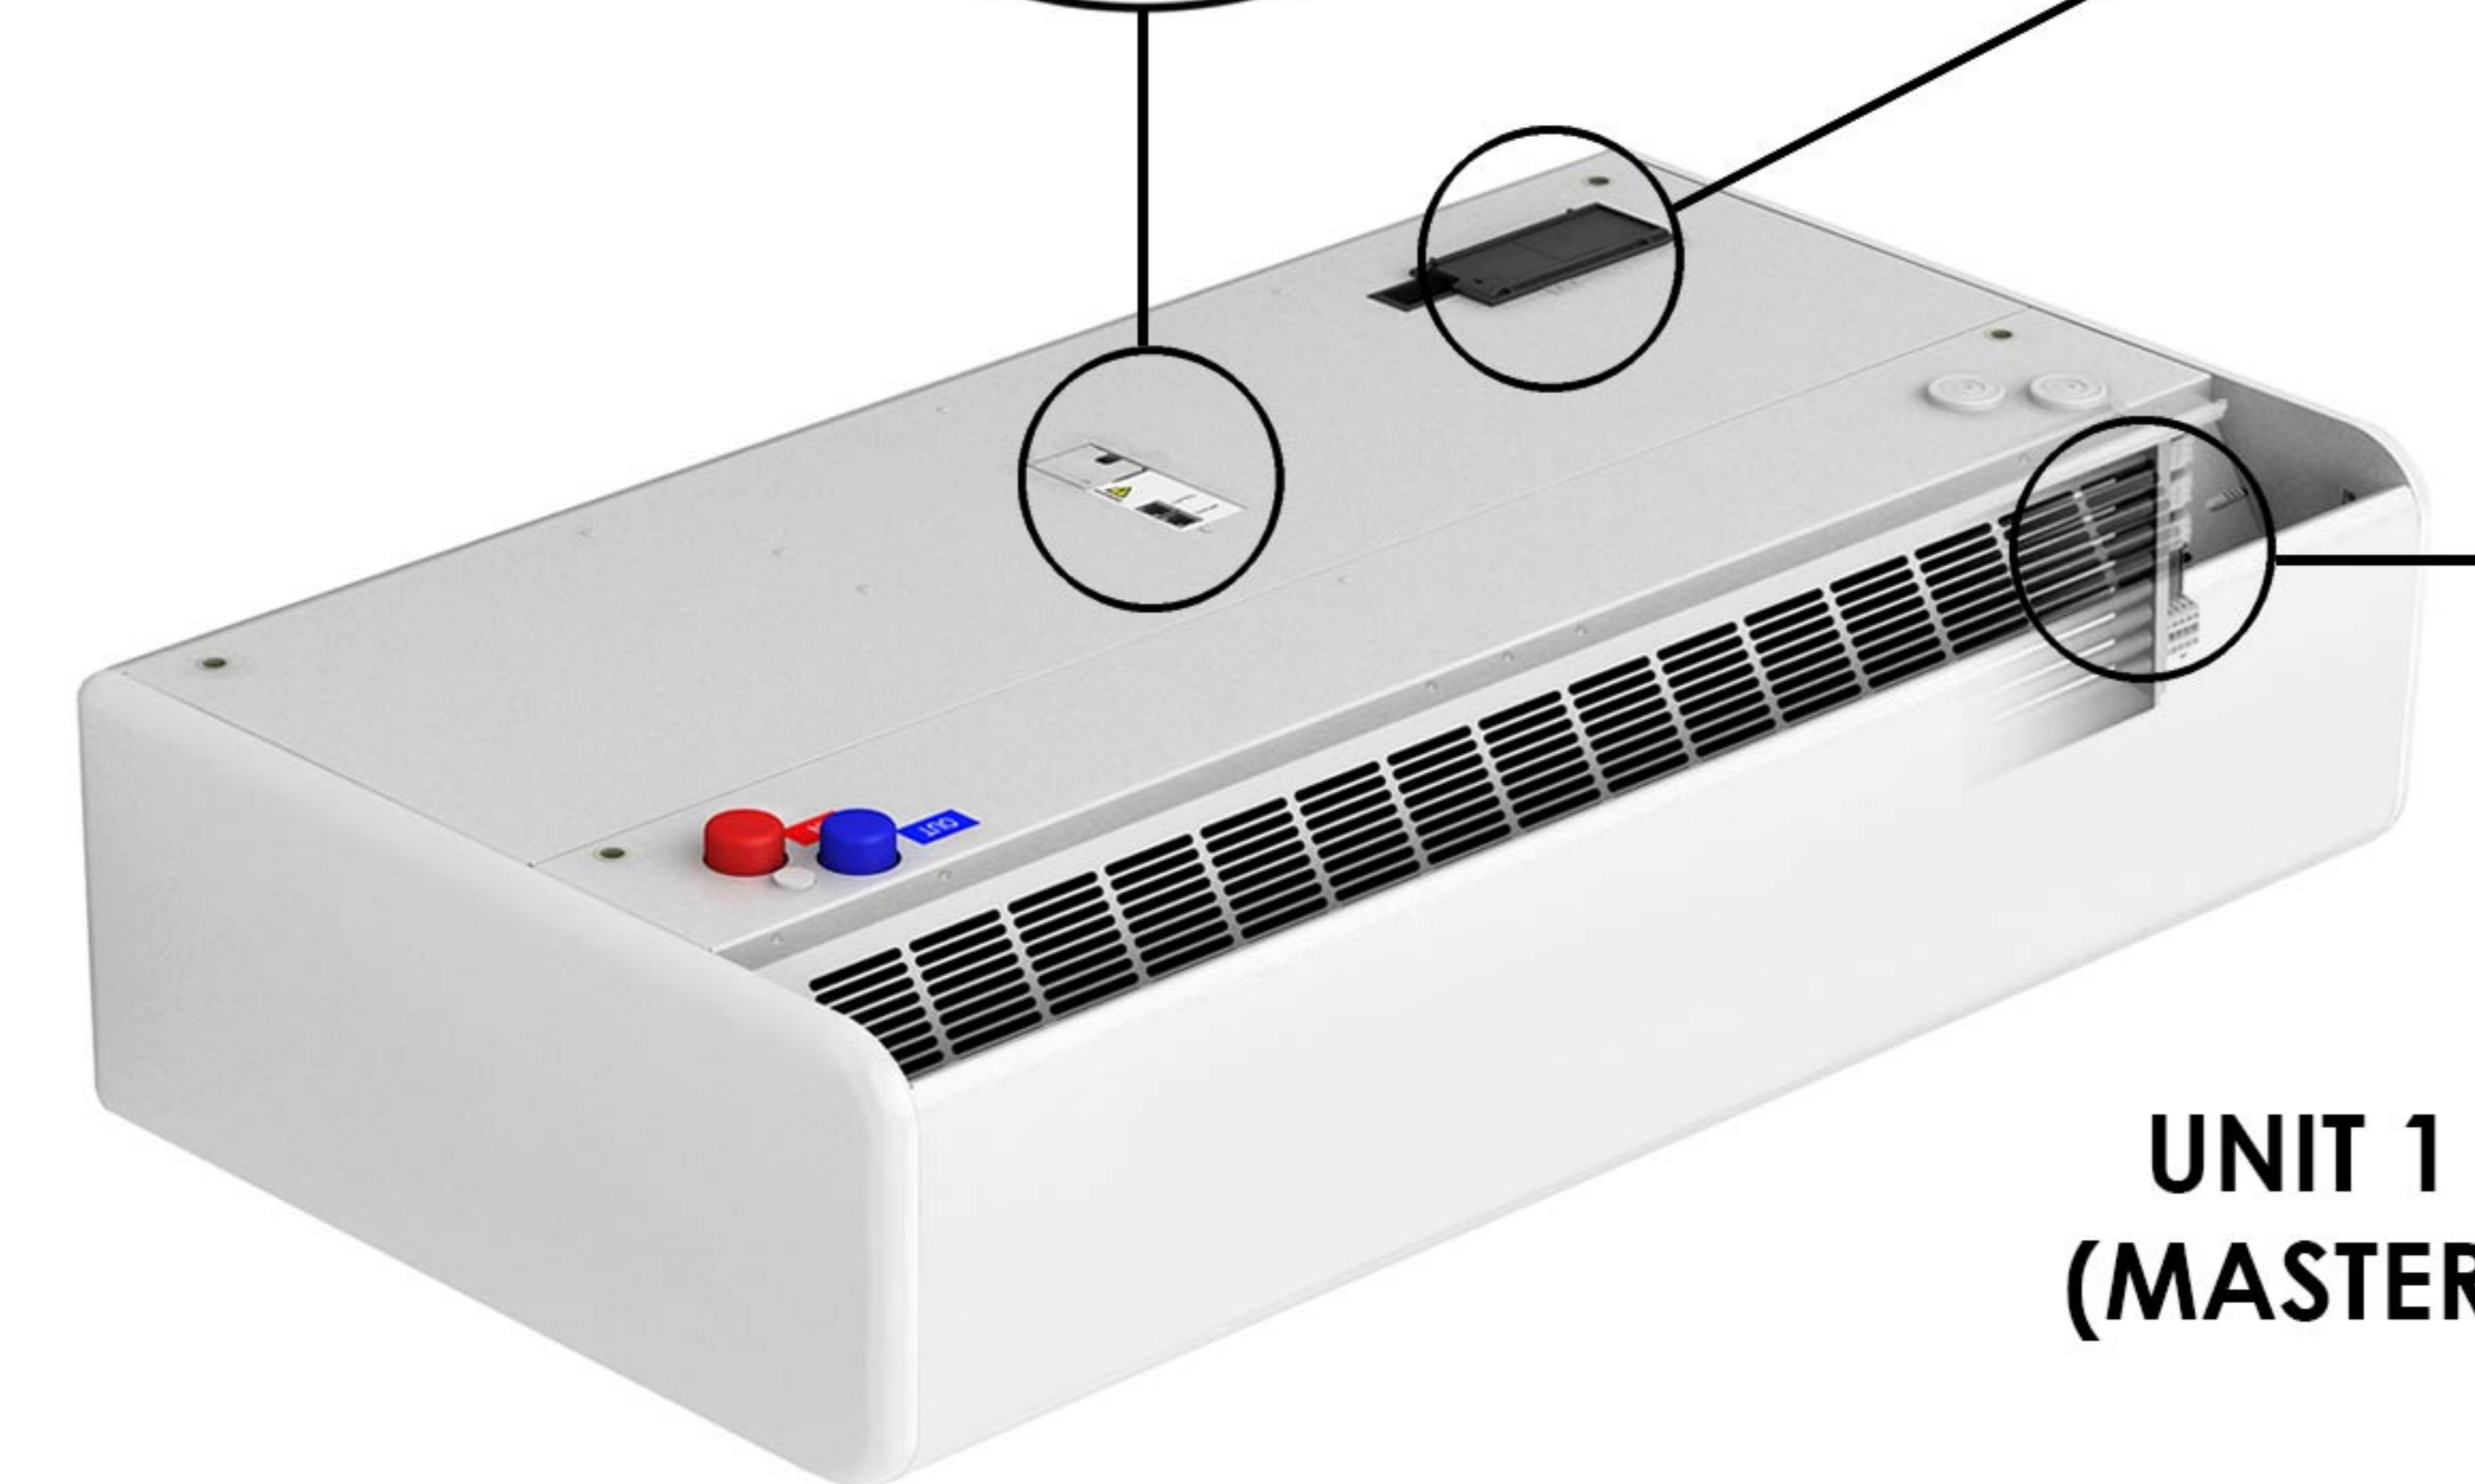

OPTIONAL SOLENOID VALVE

8 PINS CONNECTORS RJ45

TO UNIT 4, 5 ... UP TO 12

EXTERNAL CONNECTION BOX

INTERNAL CONNECTIONS
3~PHASE

1~PHASE

3~PHASE