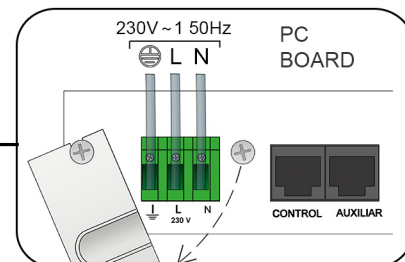

OPTIONAL SOLENOID VALVE

CONNECTOR RJ45 8 PINS

TO UNITS 4,5 ... TO 12

POWER SUPPLY

CONNECTION BOX

CONNECTION BOX