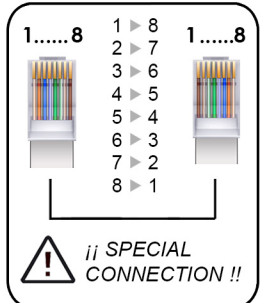

OPTIONAL SOLENOID VALVE

CONNECTOR RJ45 8 PINS

TO UNITS 4,5 ... TO 12

POWER SUPPLY

CONNECTION BOX

CONNECTION BOX