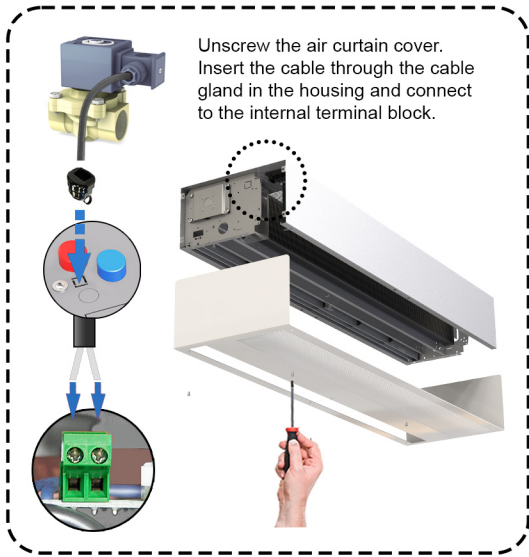

OPTIONAL SOLENOID VALVE

CONNECTOR RJ45 8 PINS

TO UNITS 4,5 ... TO 12

POWER SUPPLY

CONNECTION BOX

CONNECTION BOX