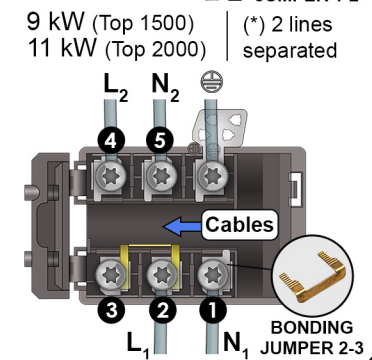

OPTIONAL SOLENOID VALVE

CONNECTOR RJ45 8 PINS

TO UNITS 4,5 ... TO 12

POWER SUPPLY

CONNECTION BOX

CONNECTION BOX