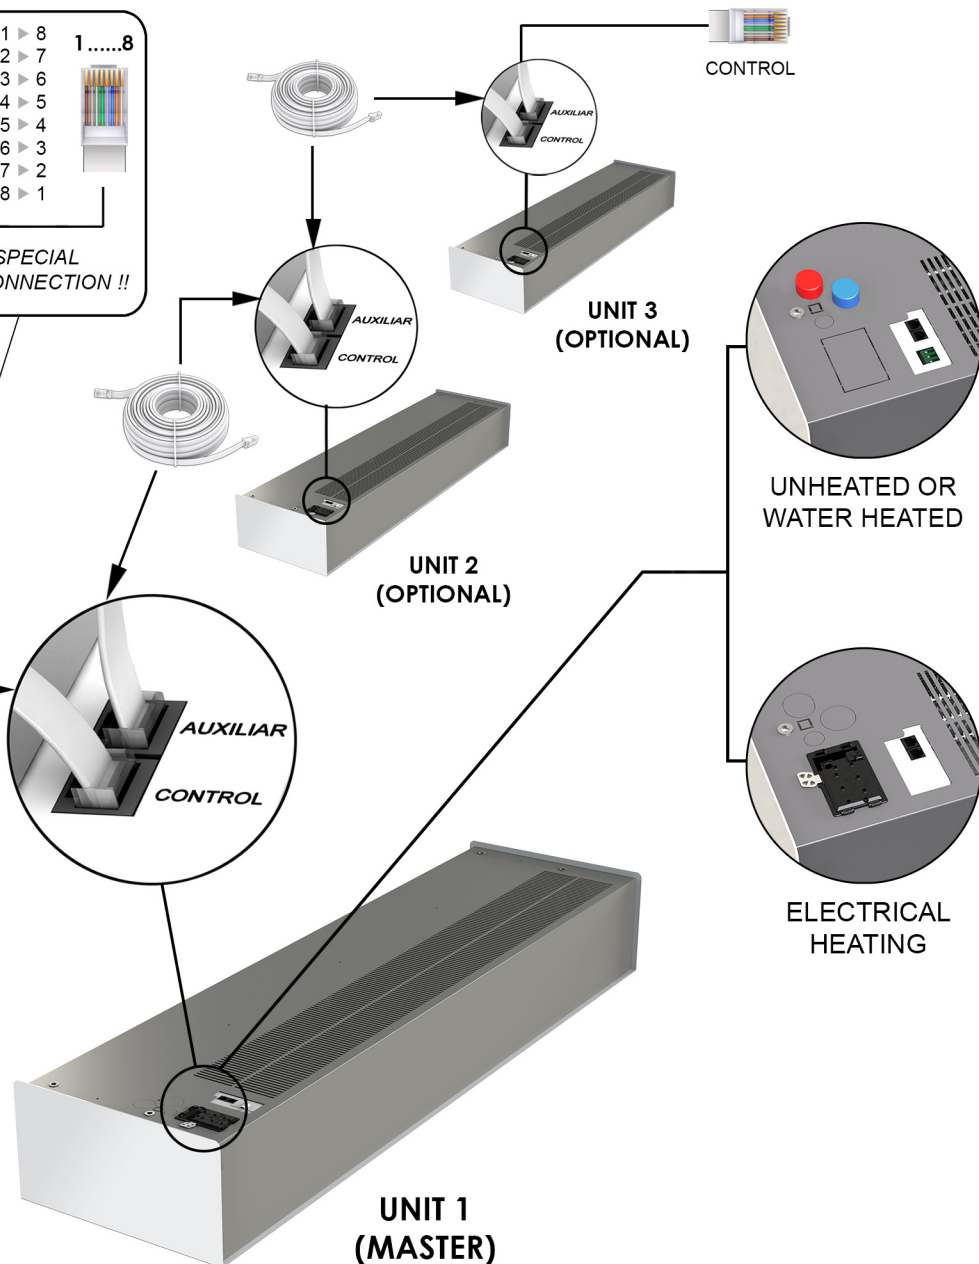

OPTIONAL SOLENOID VALVE

CONNECTOR RJ45 8 PINS

TO UNITS 4,5 ... TO 12

POWER SUPPLY

CONNECTION BOX

CONNECTION BOX