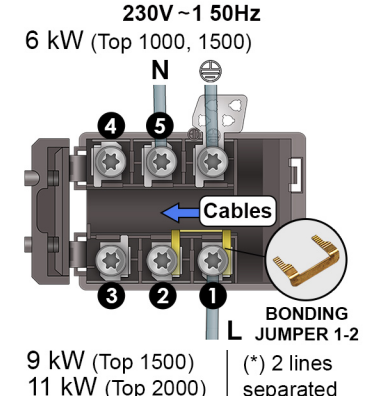

OPTIONAL SOLENOID VALVE

CONNECTOR RJ45 8 PINS

TO UNITS 4,5 ... TO 12

POWER SUPPLY

CONNECTION BOX

CONNECTION BOX